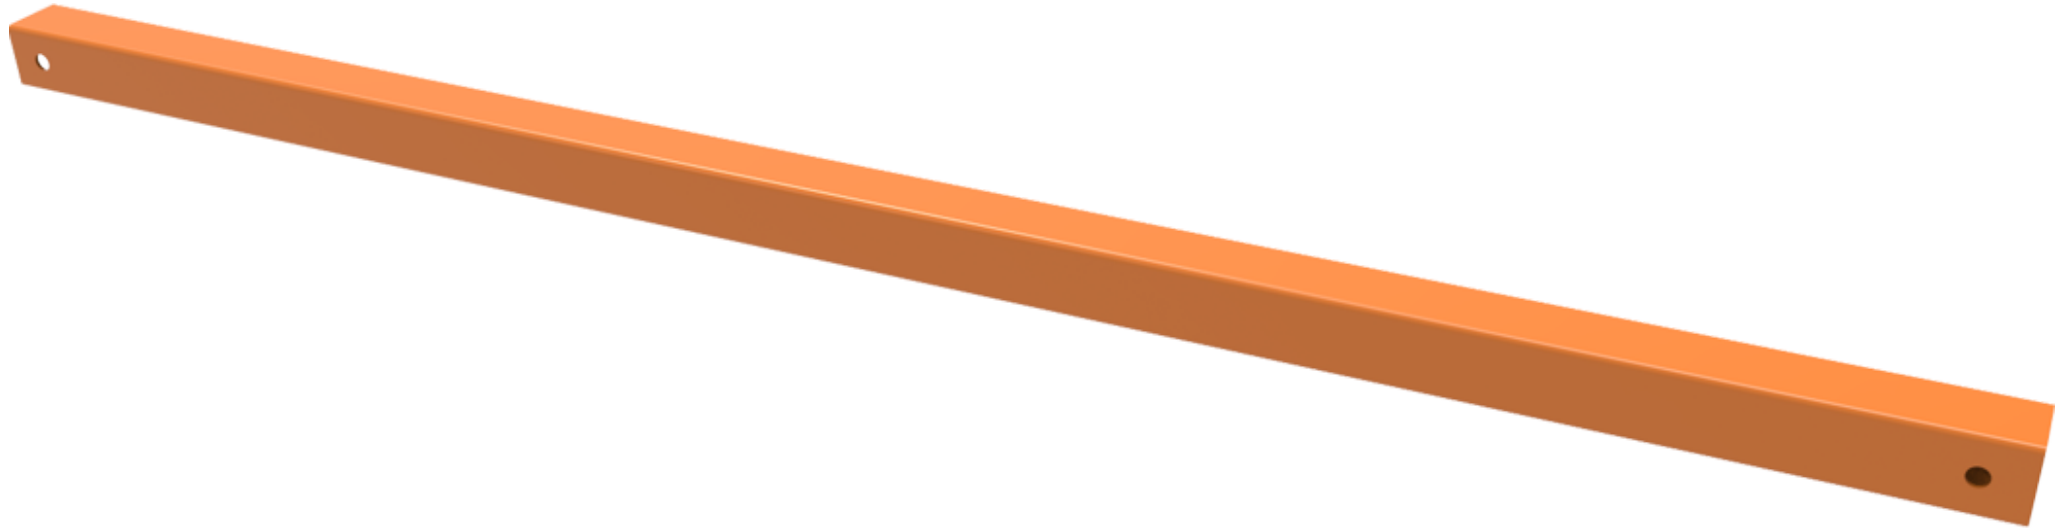

Product: Flex housing set

Code: POURF110

Product: Flex housing

Product: Flex brace