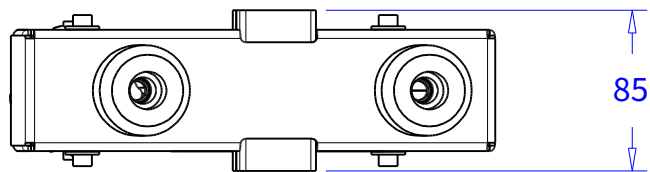

Product: Flex housing set

Code: POURF110

Product: Flex housing

Product: Flex brace