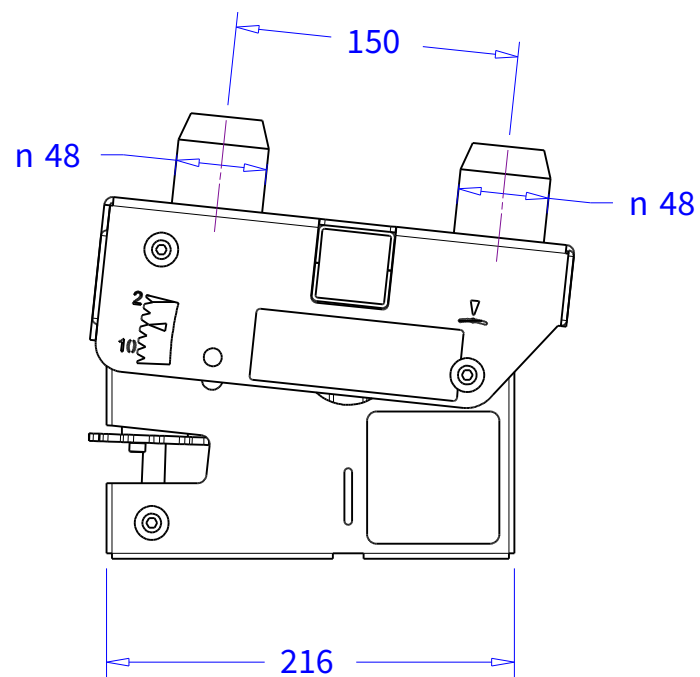

Product: Flex housing set

Code: POURF110

Product: Flex housing

Product: Flex brace