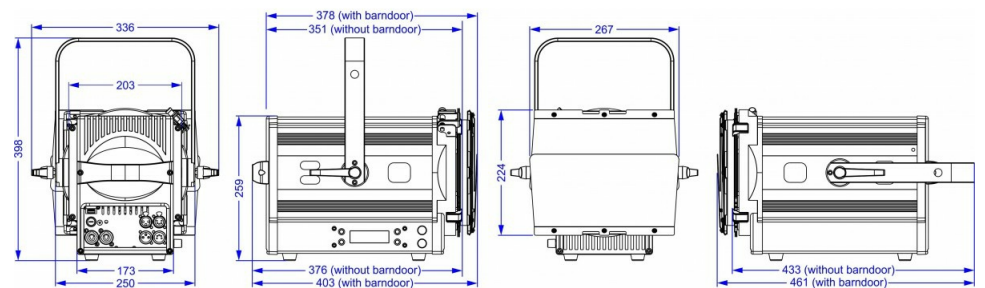

TECHNICAL SPECIFICATIONS

General : Application	Commercial, Stage & Rental, Theatre
General : Series	No
General : Weight (kg)	6.2
General : Powerinput	AC 100 - 240V, 50/60Hz
General : Energy Label	No
General : Power consumption W	160
General : Color	black
General : Display	LCD
General : Fixation	M12
General : IP rating	indoor
Control : Modes	standalone, manual, DMX Master/Slave
Control : manual	Yes
Control : Master/Slave	Yes
Control : SMART-DMX	No
Control : Standalone	fixed
Control : programmable	No
Control : upgradable software	Yes
Control : maximum DMX channels	4
Light : lamp socket	none
Light : Lux	3620 (@ 5 meter, beam 8°)
Light : lumen	6400
Light : lamp	COB
Light : min. color temperature (K)	3150
Light : max. color temperature (K)	3250
Light : CRI	97
Light : colors	Warm white
Light : mix colors	No
Light : functions	motorized zoom
Light : min. beam angle (°)	8
Light : max. beam angle (°)	52
Light : min. refresh rate (kHz)	0.9
Light : max. refresh rate (kHz)	20
Brand	BRITEQ
EANCode	5420025660372

www.briteq-lighting.com | <https://www.facebook.com/Briteq>

Beglec NV has the right to change products and specifications with and without notice. Major as well as minor changes can be involved. This leaflet can contain errors, therefore we advice to consult your local dealer to ensure that actual features and specifications match your requirements. Copyright © 2021 by BEGLEC NV. All rights reserved.