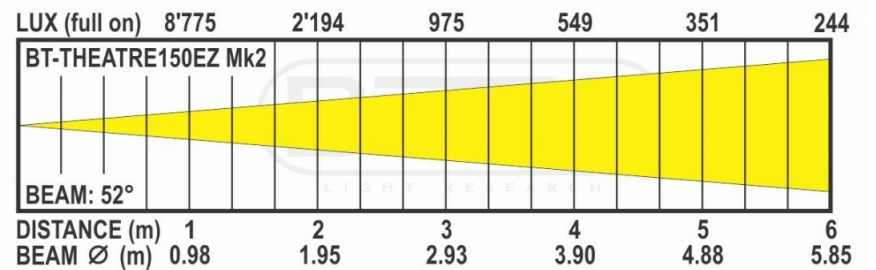

TECHNICAL SPECIFICATIONS

General : Application	Commercial, Stage & Rental, Theatre
General : Series	No
General : Weight (kg)	6.2
General : Powerinput	AC 100 - 240V, 50/60Hz
General : Energy Label	No
General : Power consumption W	160
General : Color	black
General : Display	LCD
General : Fixation	M12
General : IP rating	indoor
Control : Modes	standalone, manual, DMX Master/Slave
Control : manual	Yes
Control : Master/Slave	Yes
Control : SMART-DMX	No
Control : Standalone	fixed
Control : programmable	No
Control : upgradable software	Yes
Control : maximum DMX channels	4
Light : lamp socket	none
Light : Lux	3620 (@ 5 meter, beam 8°)
Light : lumen	6400
Light : lamp	COB
Light : min. color temperature (K)	3150
Light : max. color temperature (K)	3250
Light : CRI	97
Light : colors	Warm white
Light : mix colors	No
Light : functions	motorized zoom
Light : min. beam angle (°)	8
Light : max. beam angle (°)	52
Light : min. refresh rate (kHz)	0.9
Light : max. refresh rate (kHz)	20
Brand	BRITEQ
EANCode	5420025660372