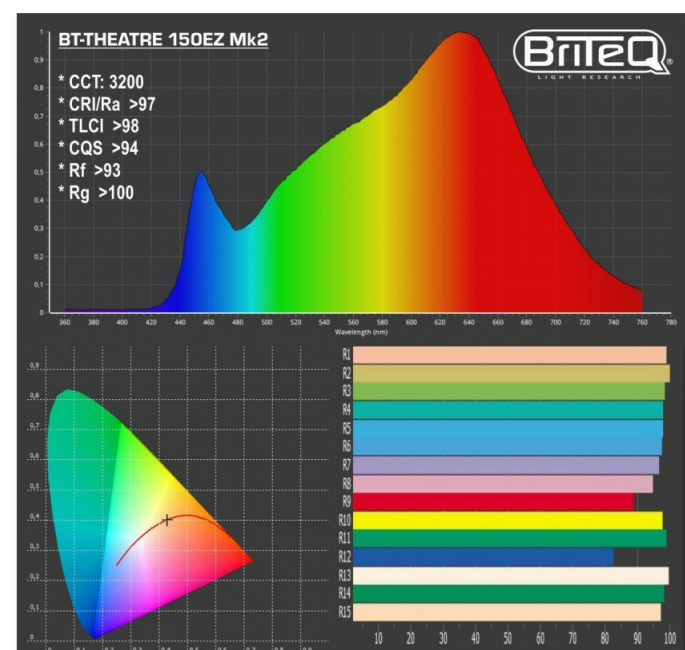

TECHNICAL SPECIFICATIONS

General : Application	Commercial, Stage & Rental, Theatre
General : Series	No
General : Weight (kg)	6.2
General : Powerinput	AC 100 - 240V, 50/60Hz
General : Energy Label	No
General : Power consumption W	160
General : Color	black
General : Display	LCD
General : Fixation	M12
General : IP rating	indoor
Control : Modes	standalone, manual, DMX Master/Slave
Control : manual	Yes
Control : Master/Slave	Yes
Control : SMART-DMX	No
Control : Standalone	fixed
Control : programmable	No
Control : upgradable software	Yes
Control : maximum DMX channels	4
Light : lamp socket	none
Light : Lux	3620 (@ 5 meter, beam 8°)
Light : lumen	6400
Light : lamp	COB
Light : min. color temperature (K)	3150
Light : max. color temperature (K)	3250
Light : CRI	97
Light : colors	Warm white
Light : mix colors	No
Light : functions	motorized zoom
Light : min. beam angle (°)	8
Light : max. beam angle (°)	52
Light : min. refresh rate (kHz)	0.9
Light : max. refresh rate (kHz)	20
Brand	BRITEQ
EANCode	5420025660372

www.briteq-lighting.com | <https://www.facebook.com/Briteq>

Beglec NV has the right to change products and specifications with and without notice. Major as well as minor changes can be involved. This leaflet can contain errors, therefore we advice to consult your local dealer to ensure that actual features and specifications match your requirements. Copyright © 2021 by BEGLEC NV. All rights reserved.