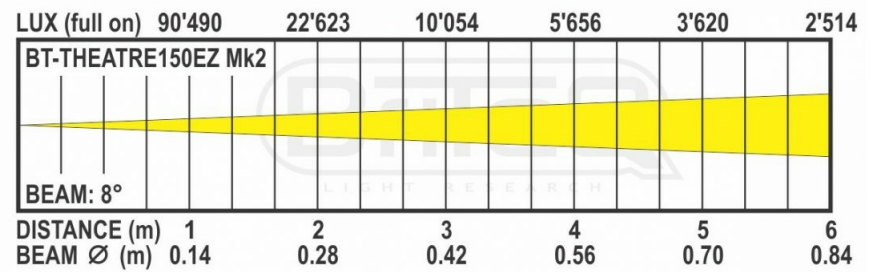

TECHNICAL SPECIFICATIONS

General : Application	Commercial, Stage & Rental, Theatre
General : Series	No
General : Weight (kg)	6.2
General : Powerinput	AC 100 - 240V, 50/60Hz
General : Energy Label	No
General : Power consumption W	160
General : Color	black
General : Display	LCD
General : Fixation	M12
General : IP rating	indoor
Control : Modes	standalone, manual, DMX Master/Slave
Control : manual	Yes
Control : Master/Slave	Yes
Control : SMART-DMX	No
Control : Standalone	fixed
Control : programmable	No
Control : upgradable software	Yes
Control : maximum DMX channels	4
Light : lamp socket	none
Light : Lux	3620 (@ 5 meter, beam 8°)
Light : lumen	6400
Light : lamp	COB
Light : min. color temperature (K)	3150
Light : max. color temperature (K)	3250
Light : CRI	97
Light : colors	Warm white
Light : mix colors	No
Light : functions	motorized zoom
Light : min. beam angle (°)	8
Light : max. beam angle (°)	52
Light : min. refresh rate (kHz)	0.9
Light : max. refresh rate (kHz)	20
Brand	BRITEQ
EANCode	5420025660372