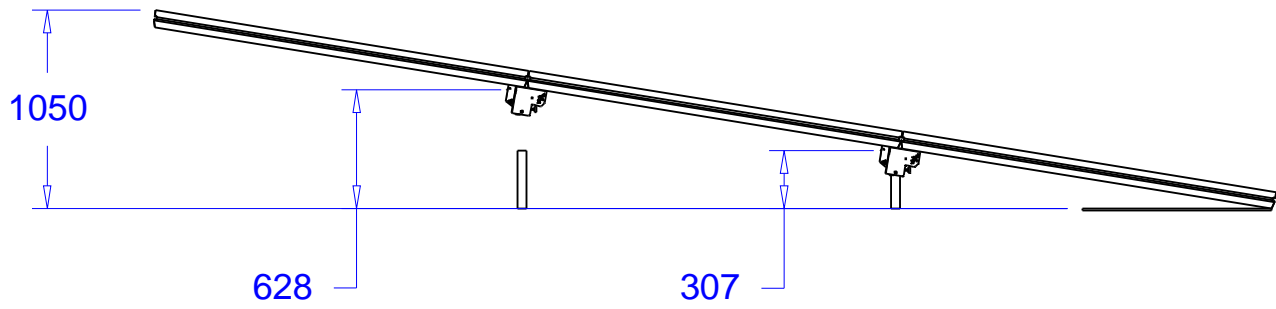

Product:

Code:

Product:
Code:

2 deck in line step increments of 15 cm

Product:

Code:

ADMIRAL
STAGING ESSENTIALS

3 deck in line step increments of 15 cm

Product:
Code:

2 deck in line
step increments of 20 cm

Product:
Code:

ADMIRAL
STAGING ESSENTIALS

3 deck in line step increments of 20 cm

Product:

Code:

ADMIRAL
STAGING ESSENTIALS