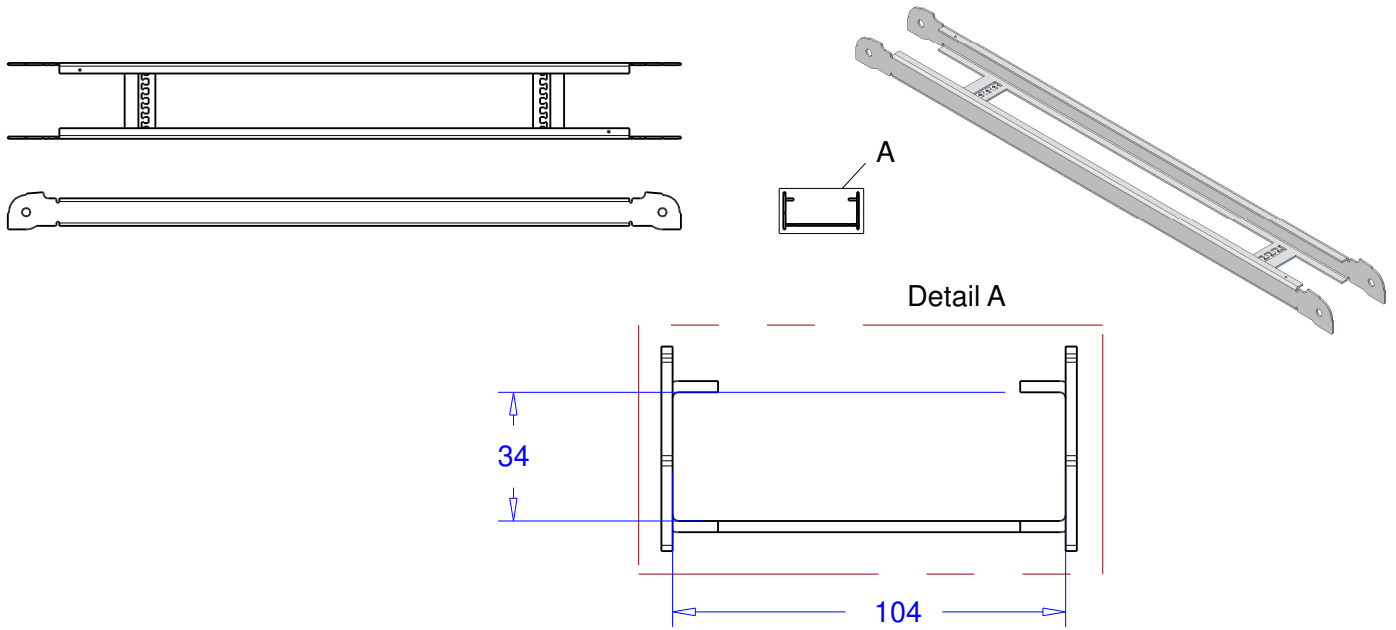

Product: base 2m height 7m

Code: RIKGSN207 and RIKGSN207B

**ADMIRAL**  
STAGING ESSENTIALS

## Small cable guide