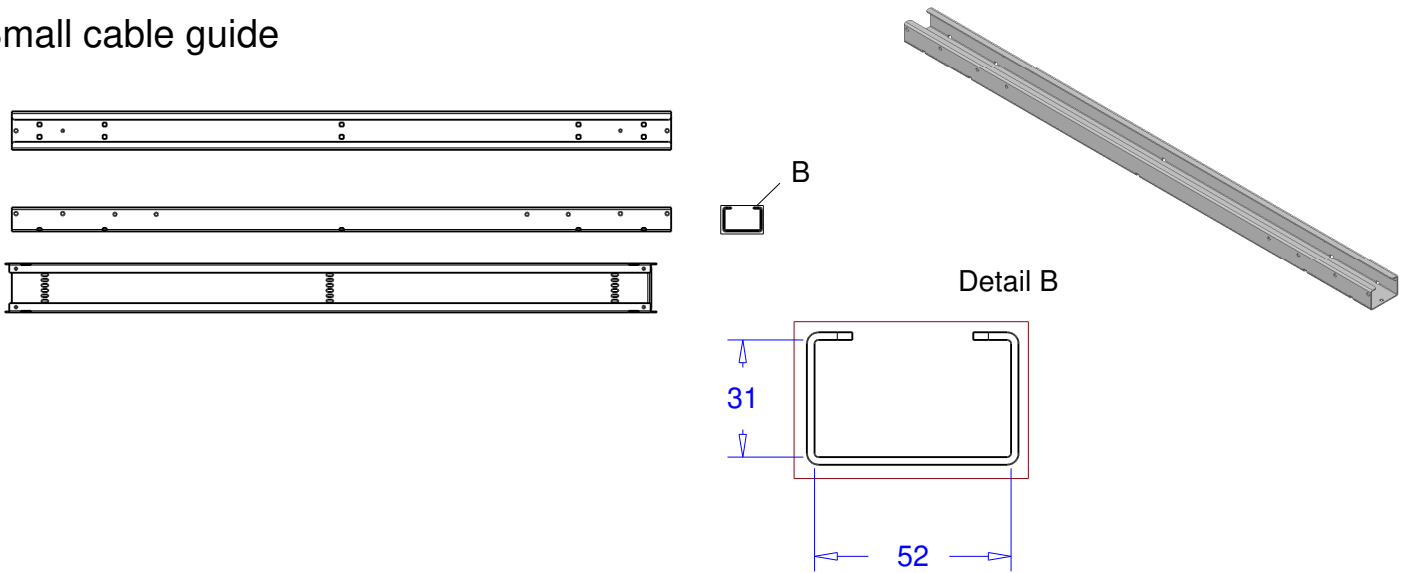

Product: base 2m height 7m

Code: RIKGSN207 and RIKGSN207B

**ADMIRAL**  
STAGING ESSENTIALS

## Small cable guide