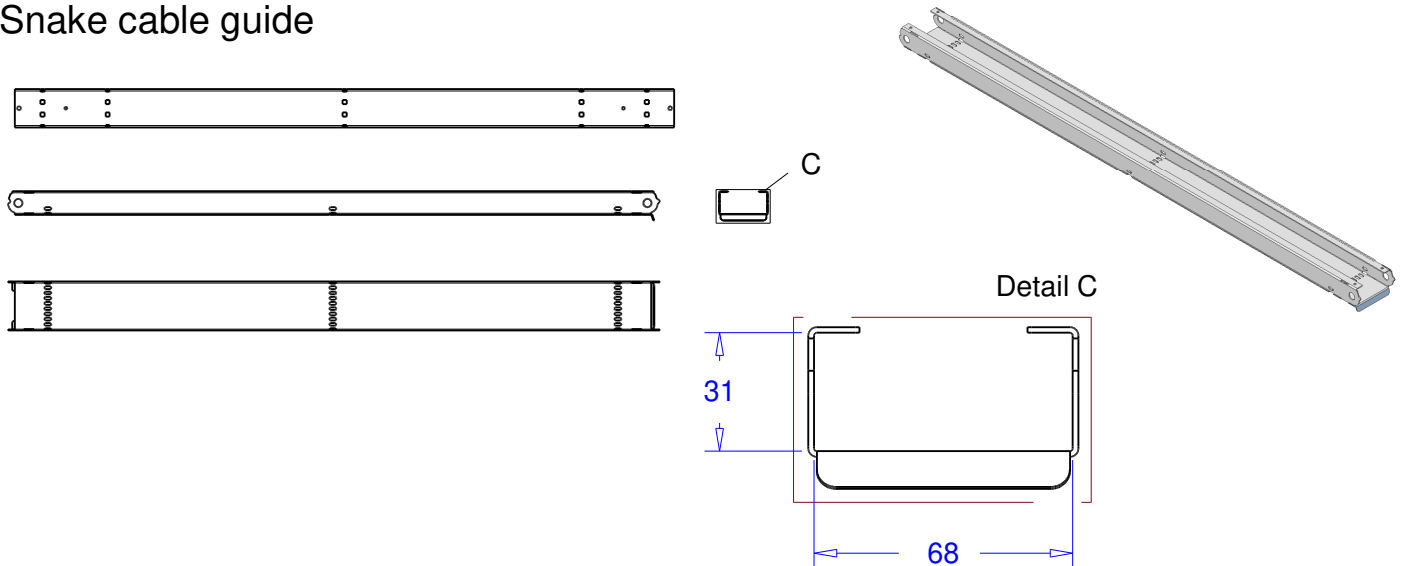

Snake cable guide

Product: comparison cable gutter

Code:

ADMIRAL
STAGING ESSENTIALS