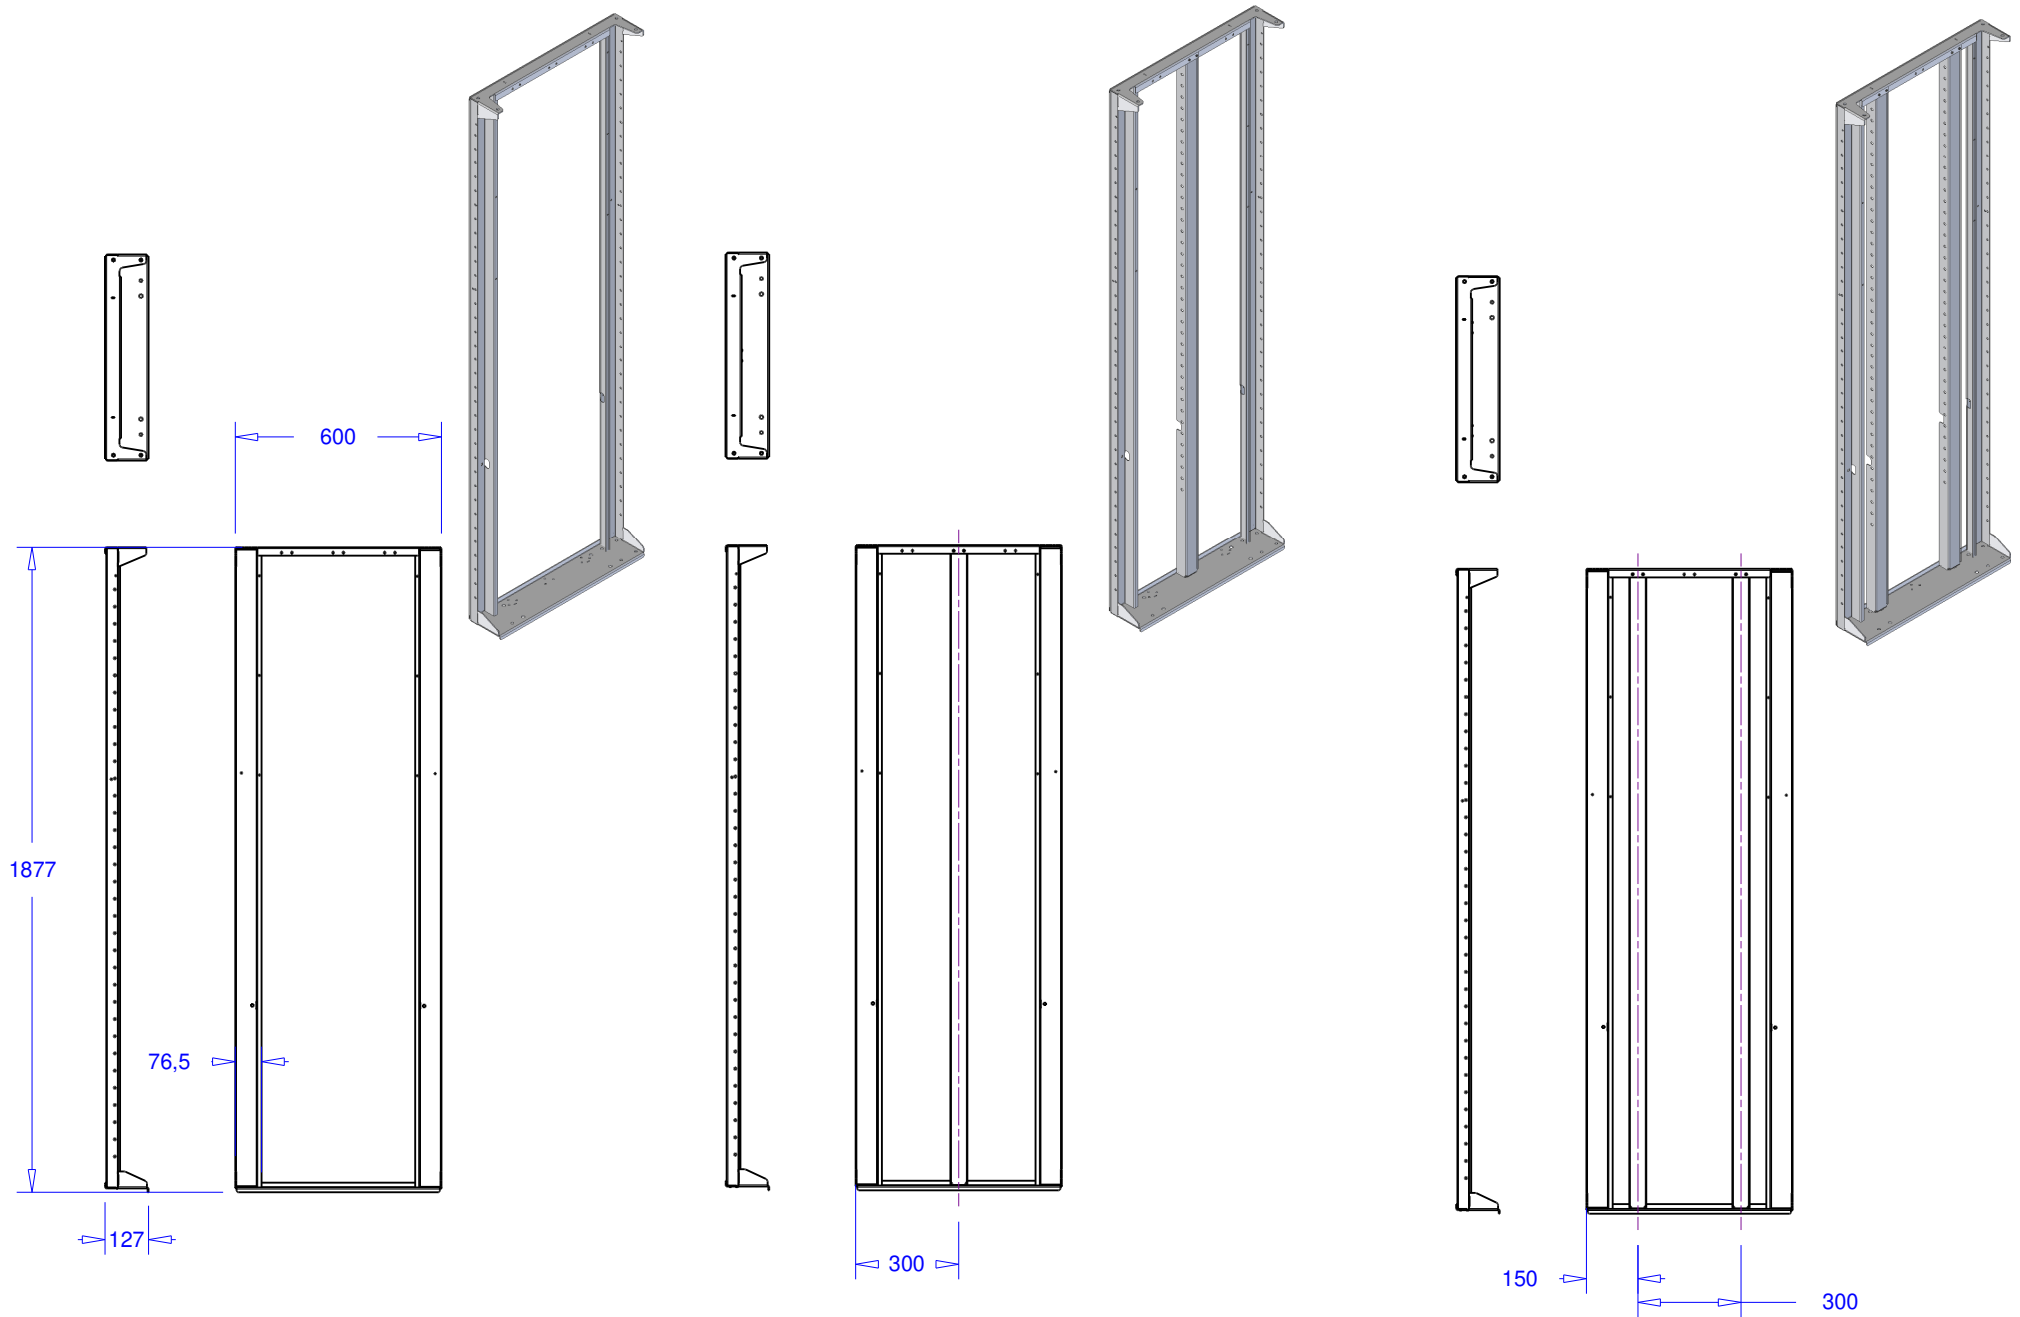

Product:	General dimensions slimline racks	
Code:		

Slimline pannels can be used as rack-element for the sidelight tower and box case, and applied with one or two U-profiles to hang bars and lighting into the rack

Product: applications slimline pannels

Code: