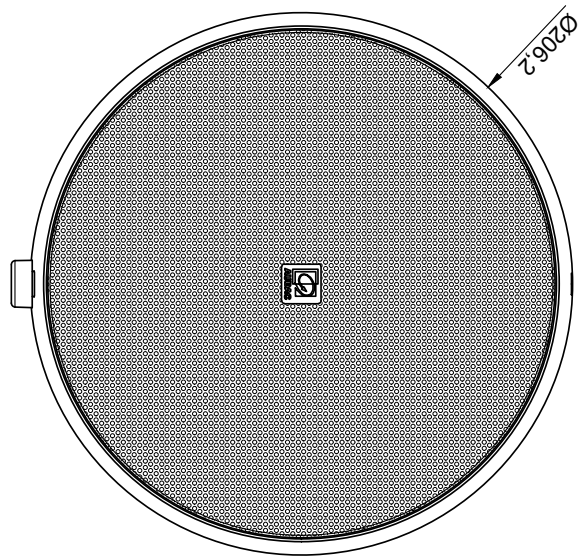

NELO706

Surface mount speaker

The NELO706 surface-mount loudspeakers allow installation to any wall or ceiling where functional and cost-efficient reproduction for music & speech is required. It features a 6.5" broadband loudspeaker with a continuous power handling of 10 Watt (RMS) and is fitted with a line transformer for use in 70V/100V public address systems with power tapings for 6W and 3W. The housing is minimalistic and elegant designed with a very narrow border and a finely perforated steel grill on the front. Connections are made through SnapConnect™ terminals, offering a faster, more reliable and safer choice for fixed installations. The NELO706 are available in various models with (NELO706V) and without (NELO706) individual volume controller on its side while being available in two different colors (Black /B & White /W) to blend in with any residential, commercial or industrial environment.

Product Features:

Colours	Black & White
Front finish	Steel grill
Construction	ABS
Front finish	borderless finely perforated steel grill
Mounting	Wall/Ceiling mounting (two screw holes)
	CSK100 ceiling suspension kit (optional)
Colours	White (RAL9003) (NELO706/W)
	Black (RAL9005) (NELO706/B)
Dimensions	206.5 x 95 mm (Ø x D)
Operating temperature	-25 °C ~ 70 °C

Variants:

- NELO706/B - Black version without volume controller
- NELO706/W - White version without volume controller

NELO706V		Product description: SURFACE MOUNT 6.5" SPEAKER 6W WITH VOLUME CONTROL
Weight:	TBA	
Outer dimensions: (w x h x d)	206,2 x 213,4 x 95,1	Unit height: N/A