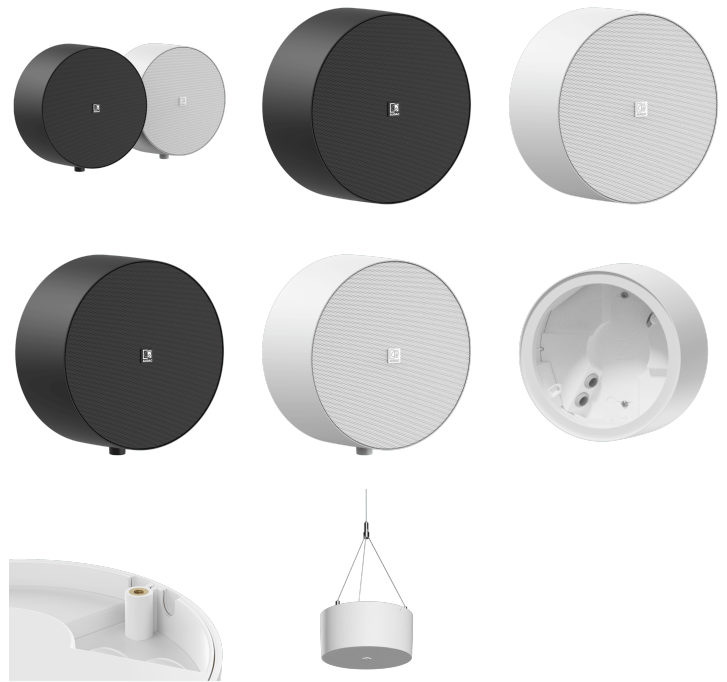

NELO706

Surface mount speaker

The NELO706 surface-mount loudspeakers allow installation to any wall or ceiling where functional and cost-efficient reproduction for music & speech is required. It features a 6.5" broadband loudspeaker with a continuous power handling of 10 Watt (RMS) and is fitted with a line transformer for use in 70V/100V public address systems with power tapings for 6W and 3W. The housing is minimalistic and elegant designed with a very narrow border and a finely perforated steel grill on the front. Connections are made through SnapConnect™ terminals, offering a faster, more reliable and safer choice for fixed installations. The NELO706 are available in various models with (NELO706V) and without (NELO706) individual volume controller on its side while being available in two different colors (Black /B & White /W) to blend in with any residential, commercial or industrial environment.

Please note: given specifications are preliminary and subject to change.

Applications:

- Retail
- Hotels
- Public facilities
- Corporate spaces

CSK100 - Optional suspension kit

Voltage:

System specifications:

Product Features:

Colours	Black & White
Front finish	Steel grill
Construction	ABS
Front finish	borderless finely perforated steel grill
Mounting	Wall/Ceiling mounting (two screw holes)
	CSK100 ceiling suspension kit (optional)
Colours	White (RAL9003) (NELO706/W)
	Black (RAL9005) (NELO706/B)
Dimensions	206.5 x 95 mm (Ø x D)
Operating temperature	-25 °C ~ 70 °C

Variants:

- NELO706/B - Black version without volume controller
- NELO706/W - White version without volume controller

NELO706V		Product description: SURFACE MOUNT 6.5" SPEAKER 6W WITH VOLUME CONTROL
Weight:	TBA	
Outer dimensions: (w x h x d)	206,2 x 213,4 x 95,1	Unit height: N/A