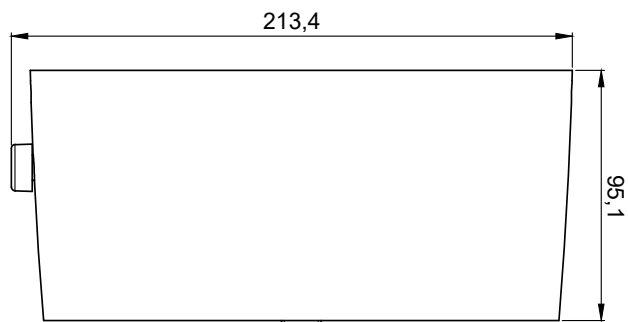

Variants:

- NELO706/B - Black version without volume controller
- NELO706/W - White version without volume controller

NELO706V		Product description: SURFACE MOUNT 6.5" SPEAKER 6W WITH VOLUME CONTROL
Weight:	TBA	
Outer dimensions: (w x h x d)	206,2 x 213,4 x 95,1	Unit height: N/A