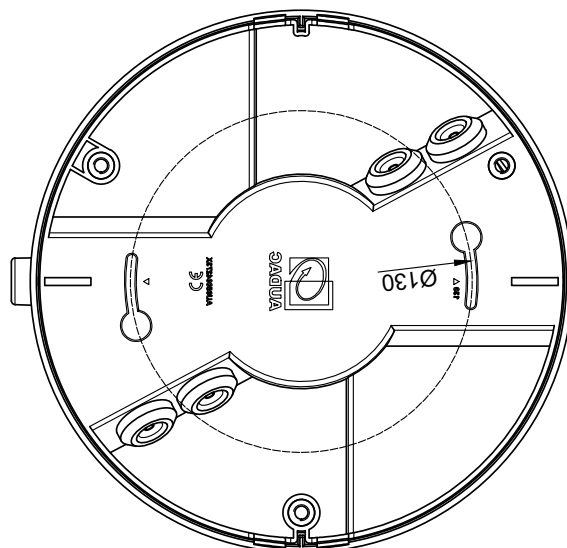

Max. Power		20 W
RMS Power		10 W
Sensitivity (1W/1m)		96 dB
Sound Pressure (Max. W/1m)	@ 100 V	106 dB
Speaker type		Broadband
Connection		SnapConnect™
Drivers		6.5" Full Range
Volume control		Integrated rotary volume controller (only NELO706V)
Frequency	Response (± 3 dB)	100 Hz - 15 kHz
	Range (-10 dB)	70 Hz - 18 kHz
Line Transformer Tappings	1	833 Ω - 100 V / Not used - 70 V / 6 W
	2	1667 Ω - 100 V / 6 W - 70 V / 3 W
	3	3333 Ω - 100 V / 3 W - 70 V / 1.5 W
Dispersion	Conical	140°

Product Features:

Colours	Black & White
Front finish	Steel grill
Construction	ABS
Front finish	borderless finely perforated steel grill
Mounting	Wall/Ceiling mounting (two screw holes)
	CSK100 ceiling suspension kit (optional)
Colours	White (RAL9003) (NELO706/W)
	Black (RAL9005) (NELO706/B)
Dimensions	206.5 x 95 mm (Ø x D)
Operating temperature	-25 °C ~ 70 °C

Variants:

- NELO706/B - Black version without volume controller
- NELO706/W - White version without volume controller

NELO706V		Product description: SURFACE MOUNT 6.5" SPEAKER 6W WITH VOLUME CONTROL
Weight:	TBA	
Outer dimensions: (w x h x d)	206,2 x 213,4 x 95,1	Unit height: N/A