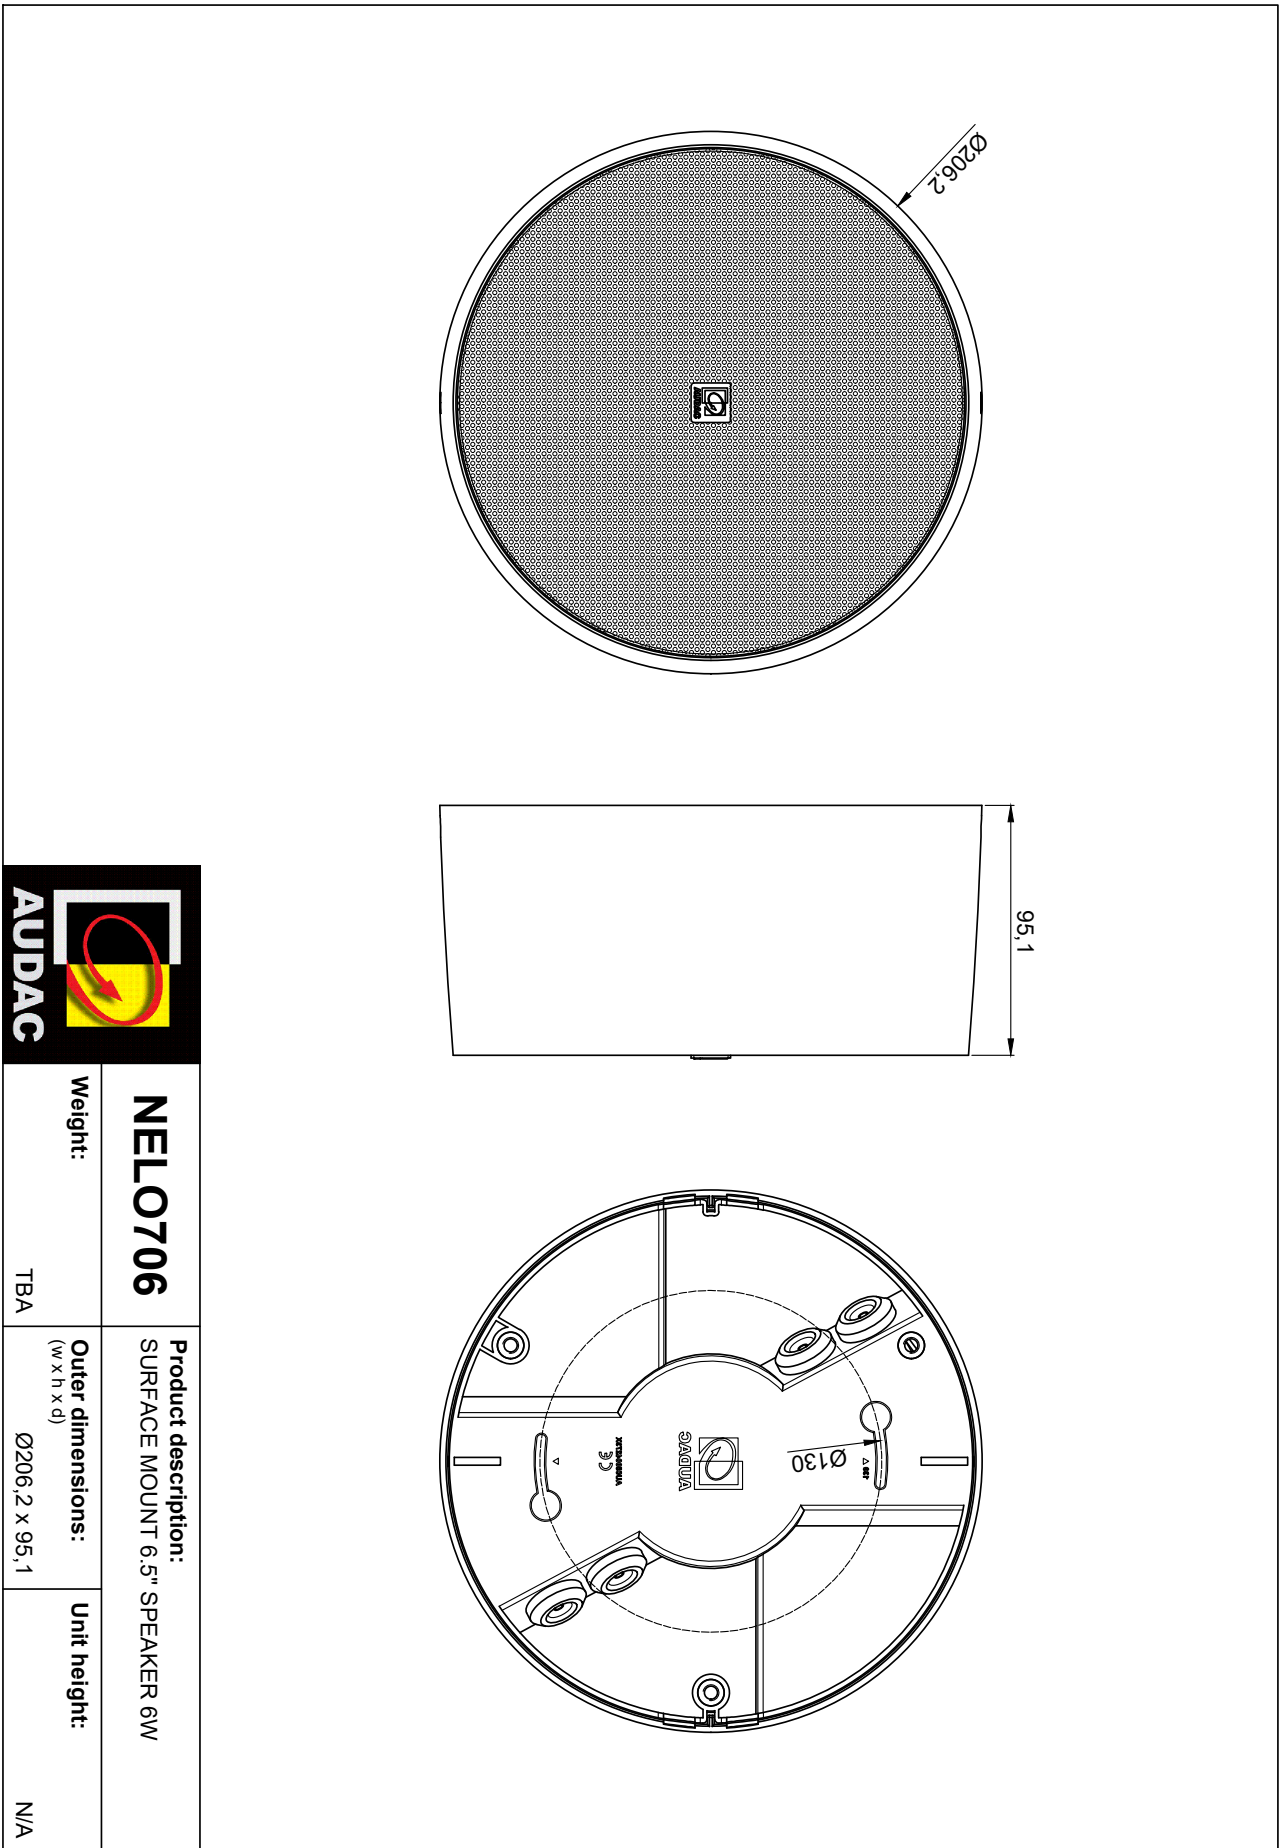

NELO706

Surface mount speaker

The NELO706 surface-mount loudspeakers allow installation to any wall or ceiling where functional and cost-efficient reproduction for music & speech is required. It features a 6.5" broadband loudspeaker with a continuous power handling of 10 Watt (RMS) and is fitted with a line transformer for use in 70V/100V public address systems with power tapings for 6W and 3W. The housing is minimalistic and elegant designed with a very narrow border and a finely perforated steel grill on the front. Connections are made through SnapConnect™ terminals, offering a faster, more reliable and safer choice for fixed installations. The NELO706 are available in various models with (NELO706V) and without (NELO706) individual volume controller on its side while being available in two different colors (Black /B & White /W) to blend in with any residential, commercial or industrial environment.

Product Features:

Colours	Black & White
Front finish	Steel grill
Construction	ABS
Front finish	borderless finely perforated steel grill
Mounting	Wall/Ceiling mounting (two screw holes)
	CSK100 ceiling suspension kit (optional)
Colours	White (RAL9003) (NELO706/W)
	Black (RAL9005) (NELO706/B)
Dimensions	206.5 x 95 mm (Ø x D)
Operating temperature	-25 °C ~ 70 °C

Variants:

- NELO706/B - Black version without volume controller
- NELO706/W - White version without volume controller

NELO706V		Product description: SURFACE MOUNT 6.5" SPEAKER 6W WITH VOLUME CONTROL
Weight:	TBA	
Outer dimensions: (w x h x d)	206,2 x 213,4 x 95,1	Unit height: N/A