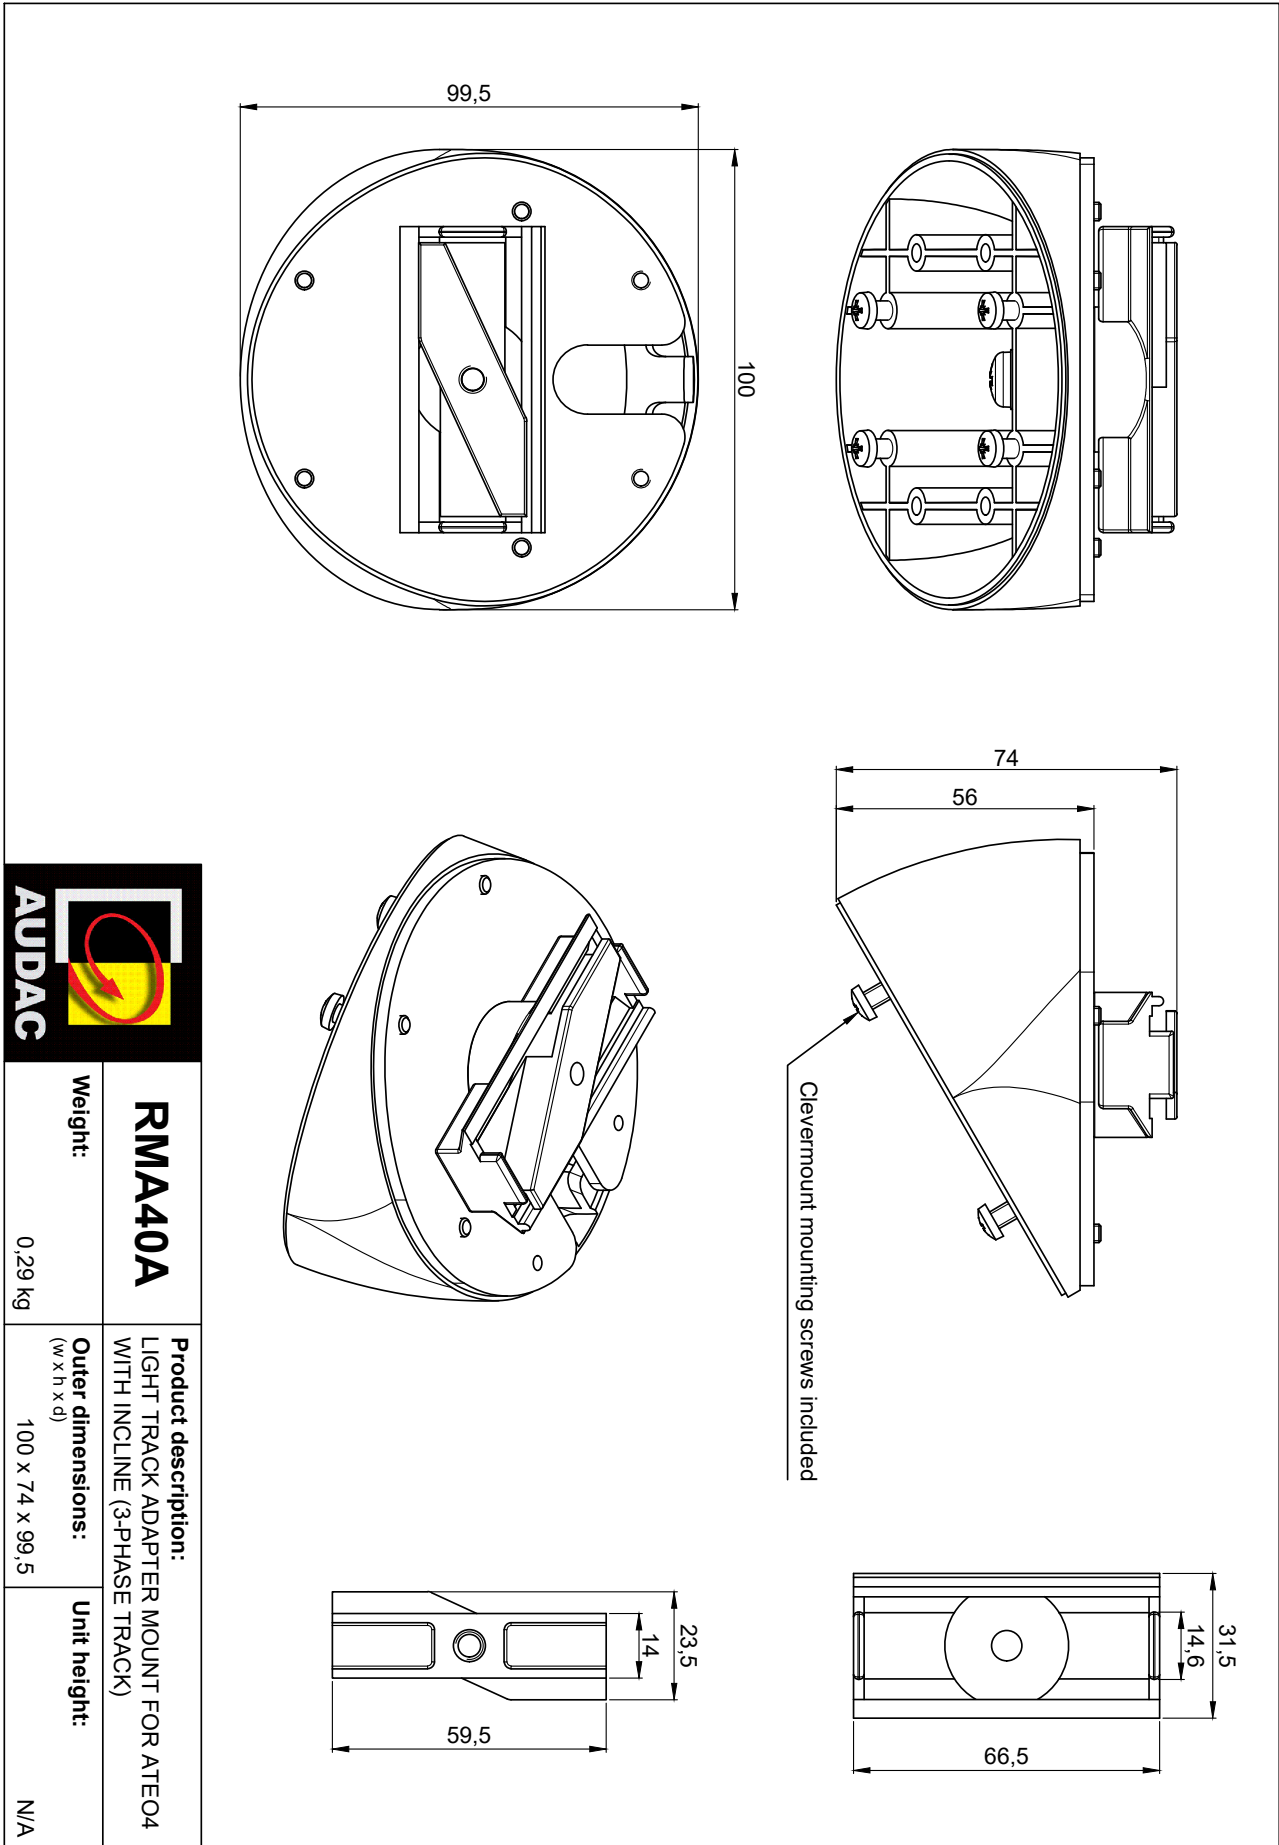

RMA40A

Light track adapter mount for ATEO4 - 3-Phase Track

Highlights:

- 3-phase lighting track system
- Adds an 30° angle
- Included WMA40 adapter
- Compatible with major brand lighting tracks

The RMA40A is an adapter for assembling ATEO4 loudspeakers* on lighting track rails which are commonly used in installations such as retail environments. It comes with an included WMA adapter, offering optimal possibilities for inclination in any direction. A mechanical connection is provided, without having any electrical connection between the loudspeaker and the lighting track rail. It is compatible with 3-phase lighting track rails from most major brands including Eutrac, Staff, Nordic, Global, Ivela and Stucchi.

*ATEO4 loudspeaker not included with RMA40A.

Variants:

- RMA40A/B - Black version
- RMA40A/W - White version

RMA40A

Weight:

0,29 kg

Product description:
LIGHT TRACK ADAPTER MOUNT FOR ATE04 WITH INCLINE (3-PHASE TRACK)

Outer dimensions:
(w x h x d)

100 x 74 x 99,5

Unit height:

N/A