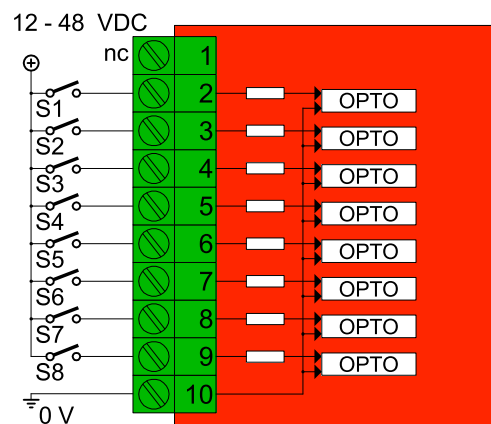

DI8DC Card

The “Digital Input **8** channel **DC**” Card provides connections for 8 contact closures, end courses, push buttons, voltage detection,

- Voltage range: 12 to 48 VDC
- Voltage rating: 60 VDC
- Common Ground [source]
- Threshold level:voltage: ± 5 VDC
- Turn on time: 5 mS
- Turn off time: 5 mS
- Overvoltage protection: ± 60 V
- 4 KV Transient isolation with backplane