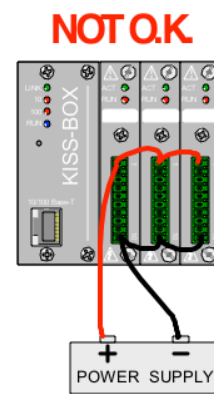

DI8DC Card

The “Digital Input **8** channel **DC**” Card provides connections for 8 contact closures, end courses, push buttons, voltage detection,

- Voltage range: 12 to 48 VDC
- Voltage rating: 60 VDC
- Common Ground [source]
- Threshold level:voltage: ± 5 VDC
- Turn on time: 5 mS
- Turn off time: 5 mS
- Overvoltage protection: ± 60 V
- 4 KV Transient isolation with backplane