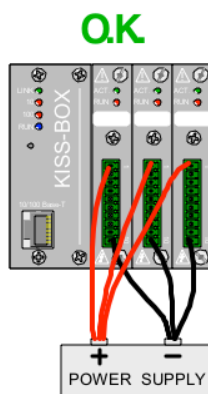

DI8DC Card

The “Digital Input **8** channel **DC**” Card provides connections for 8 contact closures, end courses, push buttons, voltage detection,

- Voltage range: 12 to 48 VDC
- Voltage rating: 60 VDC
- Common Ground [source]
- Threshold level:voltage: ± 5 VDC
- Turn on time: 5 mS
- Turn off time: 5 mS
- Overvoltage protection: ± 60 V
- 4 KV Transient isolation with backplane