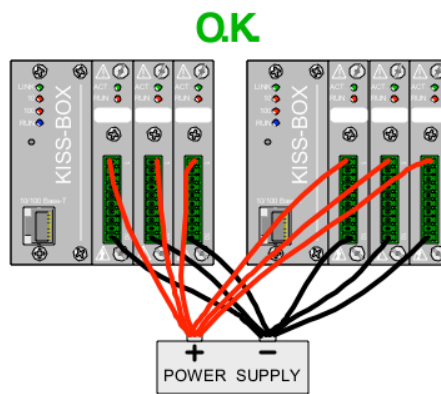

DI8DC Card

The “Digital Input **8** channel **DC**” Card provides connections for 8 contact closures, end courses, push buttons, voltage detection,

- Voltage range: 12 to 48 VDC
- Voltage rating: 60 VDC
- Common Ground [source]
- Threshold level:voltage: ± 5 VDC
- Turn on time: 5 mS
- Turn off time: 5 mS
- Overvoltage protection: ± 60 V
- 4 KV Transient isolation with backplane