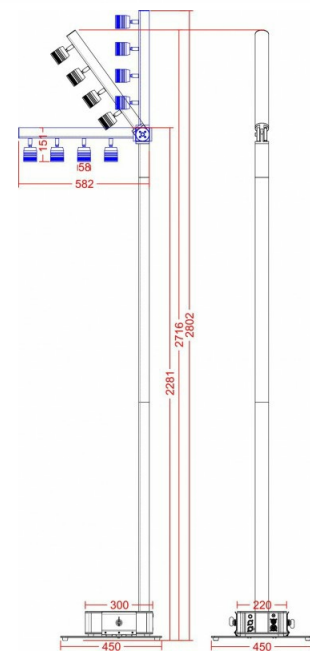

TECHNICAL SPECIFICATIONS

General : Application	Architectural, Commercial, Stage & Rental
General : Dimensions (cm)	see picture
General : Weight (kg)	25
General : Powerinput	AC 100 - 240V, 50/60Hz
General : Energy Label	No
General : Power consumption W	69
General : Color	black
General : Display	LCD
General : IP rating	indoor
Control : Modes	standalone, manual, DMX M/S
Control : manual	Yes
Control : Master/Slave	Yes
Control : SMART-DMX	No
Control : Standalone	fixed
Control : programmable	No
Control : upgradable software	No
Control : maximum DMX channels	1
Light : lamp socket	none
Light : lamp	LED
Light : min. color temperature (K)	3200
Light : max. color temperature (K)	3200
Light : CRI	90
Light : mix colors	No
Light : min. beam angle (°)	25
Light : max. beam angle (°)	50
Light : min. refresh rate (kHz)	No
Light : max. refresh rate (kHz)	No
Connections : input	3 pin XLR, TRUE1 powerCON, wireless DMX
Connections : output	3 pin XLR, TRUE1 powerCON, wireless DMX
Brand	BRITEQ
EANCode	5420025651622

www.briteq-lighting.com | <https://www.facebook.com/Briteq>

Beglec NV has the right to change products and specifications with and without notice. Major as well as minor changes can be involved. This leaflet can contain errors, therefore we advice to consult your local dealer to ensure that actual features and specifications match your requirements. Copyright © 2020 by BEGLEC NV. All rights reserved.