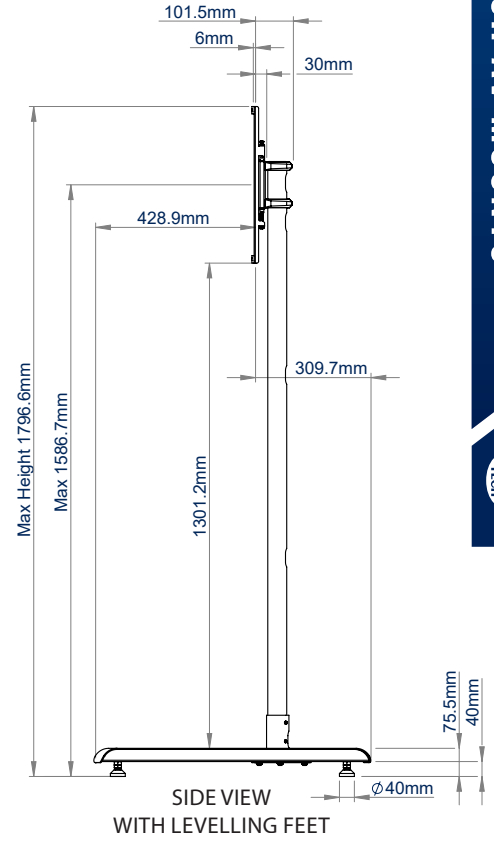

PACKING INFORMATION

PLEASE NOTE, THIS IS A **MULTI-BOX** ITEM

COLOUR:	ORDER REF:	EAN CODE:	MASTER CARTON QTY:	MASTER CARTON WEIGHT:	MASTER CARTON CUBE:
Black	BT8504/BB V2	5019318085413	1	20.5kg / 7kg	0.047cbm / 0.013cbm