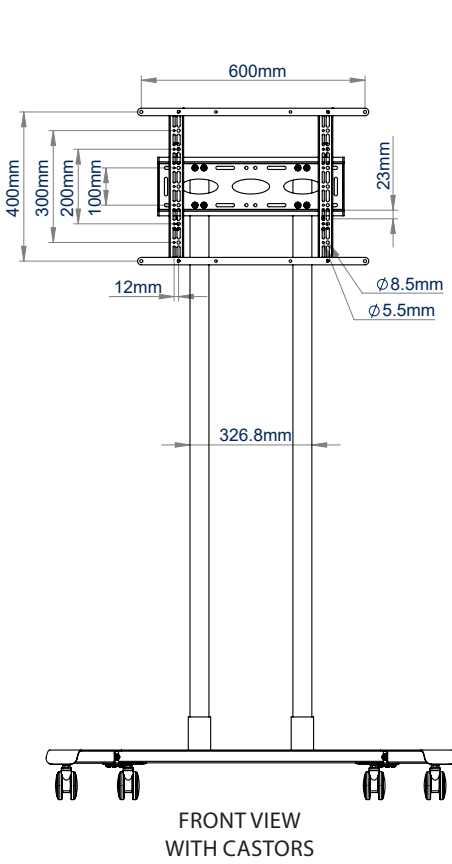

PACKING INFORMATION

PLEASE NOTE, THIS IS A **MULTI-BOX** ITEM

COLOUR:	ORDER REF:	EAN CODE:	MASTER CARTON QTY:	MASTER CARTON WEIGHT:	MASTER CARTON CUBE:
Black	BT8504/BB V2	5019318085413	1	20.5kg / 7kg	0.047cbm / 0.013cbm