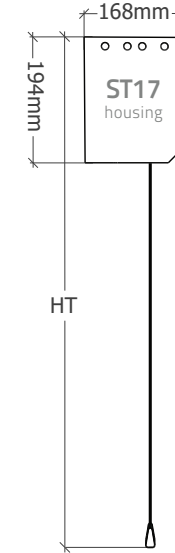

Available aspect ratios:

4:3

16:10

16:9

ELECTRO L-SERIES PROJECTION SCREENS

DATASHEET

Model	Viewing area (WXH in cm)	Ratio	Black side borders (B1)	Black lower border (B2)	Blackdrop (B3)	Total fabric size (WFxHF in cm)	Housing length (WH)	Total height (HT)	Weightbar length (WWB)	Housing model	Weight	Carton length
IV-EL300_4-3	300,0 x 225,0	4:3	5 cm	5,8 cm	10 cm	310,0 x 240,8	332,0 cm	253,0 cm	316,0 cm	ST14	24,0 kg	350 cm
IV-EL350_4-3	350,0 x 262,5	4:3	5 cm	5,8 cm	10 cm	360,0 x 278,3	381,0 cm	295,0 cm	366,0 cm	ST14	57,0 kg	400 cm
IV-EL400_4-3	400,0 x 300,0	4:3	5 cm	5,8 cm	10 cm	410,0 x 315,8	431,0 cm	332,0 cm	416,0 cm	ST14	63,0 kg	450 cm
IV-EL450_4-3	450,0 x 337,5	4:3	5 cm	7,0 cm	20 cm	460,0 x 364,5	481,0 cm	384,0 cm	463,0 cm	ST17	82,0 kg	503 cm
IV-EL500_4-3	500,0 x 375,0	4:3	5 cm	7,0 cm	20 cm	510,0 x 402,0	531,0 cm	422,0 cm	513,0 cm	ST17	93,0 kg	565 cm
IV-EL300_16-10	300,0 x 187,5	16:10	5 cm	5,8 cm	15 cm	310,0 x 208,3	332,0 cm	221,0 cm	316,0 cm	ST14	23,0 kg	350 cm
IV-EL350_16-10	350,0 x 218,8	16:10	5 cm	5,8 cm	15 cm	360,0 x 239,6	382,0 cm	252,0 cm	366,0 cm	ST14	28,0 kg	400 cm
IV-EL400_16-10	400,0 x 250,0	16:10	5 cm	5,8 cm	15 cm	410,0 x 270,8	431,0 cm	288,0 cm	416,0 cm	ST14	55,0 kg	450 cm
IV-EL450_16-10	450,0 x 281,3	16:10	5 cm	7,0 cm	15 cm	460,0 x 303,3	481,0 cm	323,0 cm	463,0 cm	ST17	78,0 kg	503 cm
IV-EL500_16-10	500,0 x 312,5	16:10	5 cm	7,0 cm	15 cm	510,0 x 334,5	531,0 cm	354,0 cm	513,0 cm	ST17	88,0 kg	565 cm
IV-EL300_16-9	300,0 x 168,8	16:9	5 cm	5,8 cm	35 cm	310,0 x 209,6	332,0 cm	222,0 cm	316,0 cm	ST14	24,0 kg	350 cm
IV-EL350_16-9	350,0 x 196,9	16:9	5 cm	5,8 cm	35 cm	360,0 x 237,7	382,0 cm	250,0 cm	366,0 cm	ST14	28,0 kg	400 cm
IV-EL400_16-9	400,0 x 225,0	16:9	5 cm	5,8 cm	35 cm	410,0 x 265,8	431,0 cm	283,0 cm	416,0 cm	ST14	55,0 kg	450 cm
IV-EL450_16-9	450,0 x 253,1	16:9	5 cm	7,0 cm	15 cm	460,0 x 275,1	481,0 cm	295,0 cm	463,0 cm	ST17	74,0 kg	503 cm
IV-EL500_16-9	500,0 x 281,3	16:9	5 cm	7,0 cm	25 cm	510,0 x 313,3	531,0 cm	333,0 cm	513,0 cm	ST17	83,0 kg	565 cm