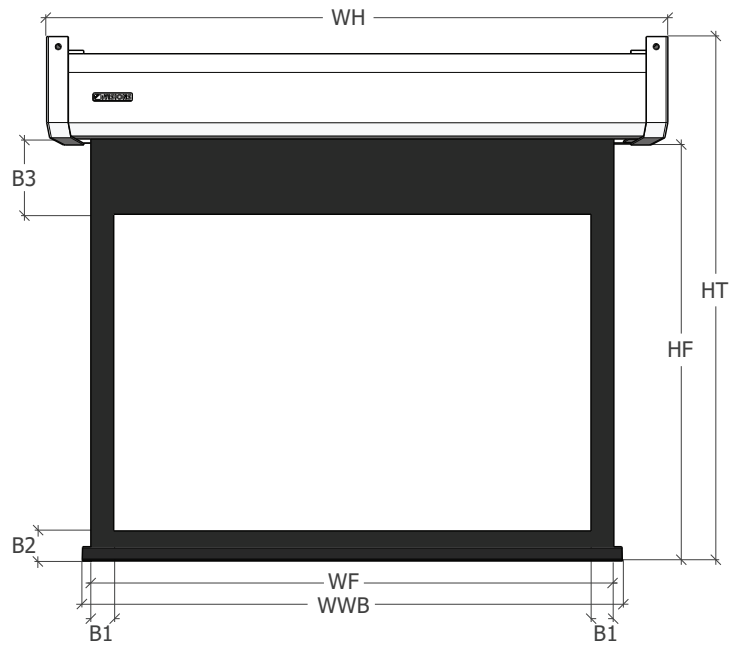

Available aspect ratios:

4:3

16:10

16:9

ELECTRO L-SERIES PROJECTION SCREENS

DATASHEET

Model	Viewing area (WXH in cm)	Ratio	Black side borders (B1)	Black lower border (B2)	Blackdrop (B3)	Total fabric size (WFxHF in cm)	Housing length (WH)	Total height (HT)	Weightbar length (WWB)	Housing model	Weight	Carton length
IV-EL300_4-3	300,0 x 225,0	4:3	5 cm	5,8 cm	10 cm	310,0 x 240,8	332,0 cm	253,0 cm	316,0 cm	ST14	24,0 kg	350 cm
IV-EL350_4-3	350,0 x 262,5	4:3	5 cm	5,8 cm	10 cm	360,0 x 278,3	381,0 cm	295,0 cm	366,0 cm	ST14	57,0 kg	400 cm
IV-EL400_4-3	400,0 x 300,0	4:3	5 cm	5,8 cm	10 cm	410,0 x 315,8	431,0 cm	332,0 cm	416,0 cm	ST14	63,0 kg	450 cm
IV-EL450_4-3	450,0 x 337,5	4:3	5 cm	7,0 cm	20 cm	460,0 x 364,5	481,0 cm	384,0 cm	463,0 cm	ST17	82,0 kg	503 cm
IV-EL500_4-3	500,0 x 375,0	4:3	5 cm	7,0 cm	20 cm	510,0 x 402,0	531,0 cm	422,0 cm	513,0 cm	ST17	93,0 kg	565 cm
IV-EL300_16-10	300,0 x 187,5	16:10	5 cm	5,8 cm	15 cm	310,0 x 208,3	332,0 cm	221,0 cm	316,0 cm	ST14	23,0 kg	350 cm
IV-EL350_16-10	350,0 x 218,8	16:10	5 cm	5,8 cm	15 cm	360,0 x 239,6	382,0 cm	252,0 cm	366,0 cm	ST14	28,0 kg	400 cm
IV-EL400_16-10	400,0 x 250,0	16:10	5 cm	5,8 cm	15 cm	410,0 x 270,8	431,0 cm	288,0 cm	416,0 cm	ST14	55,0 kg	450 cm
IV-EL450_16-10	450,0 x 281,3	16:10	5 cm	7,0 cm	15 cm	460,0 x 303,3	481,0 cm	323,0 cm	463,0 cm	ST17	78,0 kg	503 cm
IV-EL500_16-10	500,0 x 312,5	16:10	5 cm	7,0 cm	15 cm	510,0 x 334,5	531,0 cm	354,0 cm	513,0 cm	ST17	88,0 kg	565 cm
IV-EL300_16-9	300,0 x 168,8	16:9	5 cm	5,8 cm	35 cm	310,0 x 209,6	332,0 cm	222,0 cm	316,0 cm	ST14	24,0 kg	350 cm
IV-EL350_16-9	350,0 x 196,9	16:9	5 cm	5,8 cm	35 cm	360,0 x 237,7	382,0 cm	250,0 cm	366,0 cm	ST14	28,0 kg	400 cm
IV-EL400_16-9	400,0 x 225,0	16:9	5 cm	5,8 cm	35 cm	410,0 x 265,8	431,0 cm	283,0 cm	416,0 cm	ST14	55,0 kg	450 cm
IV-EL450_16-9	450,0 x 253,1	16:9	5 cm	7,0 cm	15 cm	460,0 x 275,1	481,0 cm	295,0 cm	463,0 cm	ST17	74,0 kg	503 cm
IV-EL500_16-9	500,0 x 281,3	16:9	5 cm	7,0 cm	25 cm	510,0 x 313,3	531,0 cm	333,0 cm	513,0 cm	ST17	83,0 kg	565 cm