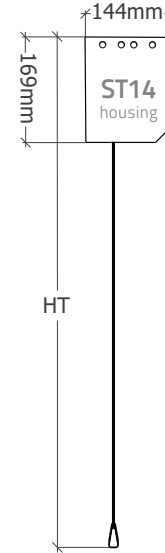

Available aspect ratios:

4:3

16:10

16:9

ELECTRO L-SERIES PROJECTION SCREENS

DATASHEET

Model	Viewing area (WXH in cm)	Ratio	Black side borders (B1)	Black lower border (B2)	Blackdrop (B3)	Total fabric size (WFxHF in cm)	Housing length (WH)	Total height (HT)	Weightbar length (WWB)	Housing model	Weight	Carton length
IV-EL300_4-3	300,0 x 225,0	4:3	5 cm	5,8 cm	10 cm	310,0 x 240,8	332,0 cm	253,0 cm	316,0 cm	ST14	24,0 kg	350 cm
IV-EL350_4-3	350,0 x 262,5	4:3	5 cm	5,8 cm	10 cm	360,0 x 278,3	381,0 cm	295,0 cm	366,0 cm	ST14	57,0 kg	400 cm
IV-EL400_4-3	400,0 x 300,0	4:3	5 cm	5,8 cm	10 cm	410,0 x 315,8	431,0 cm	332,0 cm	416,0 cm	ST14	63,0 kg	450 cm
IV-EL450_4-3	450,0 x 337,5	4:3	5 cm	7,0 cm	20 cm	460,0 x 364,5	481,0 cm	384,0 cm	463,0 cm	ST17	82,0 kg	503 cm
IV-EL500_4-3	500,0 x 375,0	4:3	5 cm	7,0 cm	20 cm	510,0 x 402,0	531,0 cm	422,0 cm	513,0 cm	ST17	93,0 kg	565 cm
IV-EL300_16-10	300,0 x 187,5	16:10	5 cm	5,8 cm	15 cm	310,0 x 208,3	332,0 cm	221,0 cm	316,0 cm	ST14	23,0 kg	350 cm
IV-EL350_16-10	350,0 x 218,8	16:10	5 cm	5,8 cm	15 cm	360,0 x 239,6	382,0 cm	252,0 cm	366,0 cm	ST14	28,0 kg	400 cm
IV-EL400_16-10	400,0 x 250,0	16:10	5 cm	5,8 cm	15 cm	410,0 x 270,8	431,0 cm	288,0 cm	416,0 cm	ST14	55,0 kg	450 cm
IV-EL450_16-10	450,0 x 281,3	16:10	5 cm	7,0 cm	15 cm	460,0 x 303,3	481,0 cm	323,0 cm	463,0 cm	ST17	78,0 kg	503 cm
IV-EL500_16-10	500,0 x 312,5	16:10	5 cm	7,0 cm	15 cm	510,0 x 334,5	531,0 cm	354,0 cm	513,0 cm	ST17	88,0 kg	565 cm
IV-EL300_16-9	300,0 x 168,8	16:9	5 cm	5,8 cm	35 cm	310,0 x 209,6	332,0 cm	222,0 cm	316,0 cm	ST14	24,0 kg	350 cm
IV-EL350_16-9	350,0 x 196,9	16:9	5 cm	5,8 cm	35 cm	360,0 x 237,7	382,0 cm	250,0 cm	366,0 cm	ST14	28,0 kg	400 cm
IV-EL400_16-9	400,0 x 225,0	16:9	5 cm	5,8 cm	35 cm	410,0 x 265,8	431,0 cm	283,0 cm	416,0 cm	ST14	55,0 kg	450 cm
IV-EL450_16-9	450,0 x 253,1	16:9	5 cm	7,0 cm	15 cm	460,0 x 275,1	481,0 cm	295,0 cm	463,0 cm	ST17	74,0 kg	503 cm
IV-EL500_16-9	500,0 x 281,3	16:9	5 cm	7,0 cm	25 cm	510,0 x 313,3	531,0 cm	333,0 cm	513,0 cm	ST17	83,0 kg	565 cm