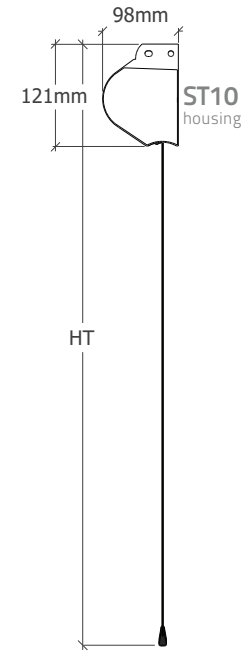

Available aspect ratios:

ELECTRO M-SERIES PROJECTION SCREENS

DATASHEET

Model	Viewing area (WXH in cm)	Ratio	Black side borders (B1)	Black lower border (B2)	Blackdrop (B3)	Total fabric size (WFxHF in cm)	Housing length (WH)	Total height (HT)	Weightbar length (WWB)	Housing model	Weight	Carton length
IV-EM145_4-3	145,0 x 108,8	4:3	4 cm	5,8 cm	6 cm	153,0 x 120,6	176,0 cm	132,0 cm	161,0 cm	ST8	8,0 kg	210 cm
IV-EM170_4-3	170,0 x 127,5	4:3	4 cm	5,8 cm	6 cm	178,0 x 139,3	201,0 cm	150,0 cm	186,0 cm	ST8	9,0 kg	230 cm
IV-EM200_4-3	200,0 x 150,0	4:3	4 cm	5,8 cm	6 cm	208,0 x 161,8	231,0 cm	173,0 cm	216,0 cm	ST8	10,0 kg	265 cm
IV-EM230_4-3	230,0 x 172,5	4:3	4 cm	5,8 cm	6 cm	238,0 x 184,3	261,0 cm	195,0 cm	246,0 cm	ST8	11,0 kg	280 cm
IV-EM260_4-3	260,0 x 195,0	4:3	5 cm	5,8 cm	10 cm	270,0 x 210,8	292,0 cm	223,0 cm	276,0 cm	ST8	15,0 kg	306 cm
IV-EM300_4-3	300,0 x 225,0	4:3	5 cm	5,8 cm	10 cm	310,0 x 240,8	332,0 cm	253,0 cm	316,0 cm	ST10	24,0 kg	350 cm
IV-EM170_16-10	170,0 x 106,3	16:10	4 cm	5,8 cm	35 cm	178,0 x 147,1	201,0 cm	157,0 cm	186,0 cm	ST8	8,0 kg	228 cm
IV-EM200_16-10	200,0 x 125,0	16:10	4 cm	5,8 cm	35 cm	208,0 x 165,8	231,0 cm	174,0 cm	216,0 cm	ST8	9,5 kg	260 cm
IV-EM230_16-10	230,0 x 143,8	16:10	4 cm	5,8 cm	25 cm	238,0 x 174,6	261,0 cm	181,0 cm	246,0 cm	ST8	11,0 kg	290 cm
IV-EM260_16-10	260,0 x 162,5	16:10	5 cm	5,8 cm	20 cm	270,0 x 188,3	291,0 cm	193,0 cm	276,0 cm	ST8	14,0 kg	307 cm
IV-EM300_16-10	300,0 x 187,5	16:10	5 cm	5,8 cm	15 cm	310,0 x 208,3	332,0 cm	221,0 cm	316,0 cm	ST10	23,0 kg	350 cm
IV-EM170_16-9	170,0 x 95,6	16:9	4 cm	5,8 cm	45 cm	178,0 x 146,4	201,0 cm	158,0 cm	186,0 cm	ST8	8,0 kg	230 cm
IV-EM200_16-9	200,0 x 112,5	16:9	4 cm	5,8 cm	45 cm	208,0 x 163,3	231,0 cm	177,0 cm	216,0 cm	ST8	10,0 kg	263 cm
IV-EM230_16-9	230,0 x 129,4	16:9	4 cm	5,8 cm	35 cm	238,0 x 170,2	261,0 cm	186,0 cm	246,0 cm	ST8	11,0 kg	283 cm
IV-EM260_16-9	260,0 x 146,3	16:9	4 cm	5,8 cm	30 cm	268,0 x 182,1	292,0 cm	201,0 cm	276,0 cm	ST8	15,0 kg	306 cm
IV-EM300_16-9	300,0 x 168,8	16:9	5 cm	5,8 cm	35 cm	310,0 x 209,6	332,0 cm	222,0 cm	316,0 cm	ST10	24,0 kg	350 cm