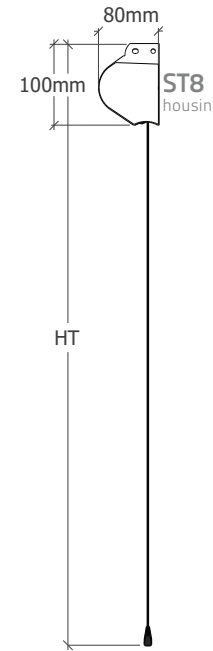

Available aspect ratios:

ELECTRO M-SERIES PROJECTION SCREENS

DATASHEET

Model	Viewing area (WXH in cm)	Ratio	Black side borders (B1)	Black lower border (B2)	Blackdrop (B3)	Total fabric size (WFxHF in cm)	Housing length (WH)	Total height (HT)	Weightbar length (WWB)	Housing model	Weight	Carton length
IV-EM145_4-3	145,0 x 108,8	4:3	4 cm	5,8 cm	6 cm	153,0 x 120,6	176,0 cm	132,0 cm	161,0 cm	ST8	8,0 kg	210 cm
IV-EM170_4-3	170,0 x 127,5	4:3	4 cm	5,8 cm	6 cm	178,0 x 139,3	201,0 cm	150,0 cm	186,0 cm	ST8	9,0 kg	230 cm
IV-EM200_4-3	200,0 x 150,0	4:3	4 cm	5,8 cm	6 cm	208,0 x 161,8	231,0 cm	173,0 cm	216,0 cm	ST8	10,0 kg	265 cm
IV-EM230_4-3	230,0 x 172,5	4:3	4 cm	5,8 cm	6 cm	238,0 x 184,3	261,0 cm	195,0 cm	246,0 cm	ST8	11,0 kg	280 cm
IV-EM260_4-3	260,0 x 195,0	4:3	5 cm	5,8 cm	10 cm	270,0 x 210,8	292,0 cm	223,0 cm	276,0 cm	ST8	15,0 kg	306 cm
IV-EM300_4-3	300,0 x 225,0	4:3	5 cm	5,8 cm	10 cm	310,0 x 240,8	332,0 cm	253,0 cm	316,0 cm	ST10	24,0 kg	350 cm
IV-EM170_16-10	170,0 x 106,3	16:10	4 cm	5,8 cm	35 cm	178,0 x 147,1	201,0 cm	157,0 cm	186,0 cm	ST8	8,0 kg	228 cm
IV-EM200_16-10	200,0 x 125,0	16:10	4 cm	5,8 cm	35 cm	208,0 x 165,8	231,0 cm	174,0 cm	216,0 cm	ST8	9,5 kg	260 cm
IV-EM230_16-10	230,0 x 143,8	16:10	4 cm	5,8 cm	25 cm	238,0 x 174,6	261,0 cm	181,0 cm	246,0 cm	ST8	11,0 kg	290 cm
IV-EM260_16-10	260,0 x 162,5	16:10	5 cm	5,8 cm	20 cm	270,0 x 188,3	291,0 cm	193,0 cm	276,0 cm	ST8	14,0 kg	307 cm
IV-EM300_16-10	300,0 x 187,5	16:10	5 cm	5,8 cm	15 cm	310,0 x 208,3	332,0 cm	221,0 cm	316,0 cm	ST10	23,0 kg	350 cm
IV-EM170_16-9	170,0 x 95,6	16:9	4 cm	5,8 cm	45 cm	178,0 x 146,4	201,0 cm	158,0 cm	186,0 cm	ST8	8,0 kg	230 cm
IV-EM200_16-9	200,0 x 112,5	16:9	4 cm	5,8 cm	45 cm	208,0 x 163,3	231,0 cm	177,0 cm	216,0 cm	ST8	10,0 kg	263 cm
IV-EM230_16-9	230,0 x 129,4	16:9	4 cm	5,8 cm	35 cm	238,0 x 170,2	261,0 cm	186,0 cm	246,0 cm	ST8	11,0 kg	283 cm
IV-EM260_16-9	260,0 x 146,3	16:9	4 cm	5,8 cm	30 cm	268,0 x 182,1	292,0 cm	201,0 cm	276,0 cm	ST8	15,0 kg	306 cm
IV-EM300_16-9	300,0 x 168,8	16:9	5 cm	5,8 cm	35 cm	310,0 x 209,6	332,0 cm	222,0 cm	316,0 cm	ST10	24,0 kg	350 cm