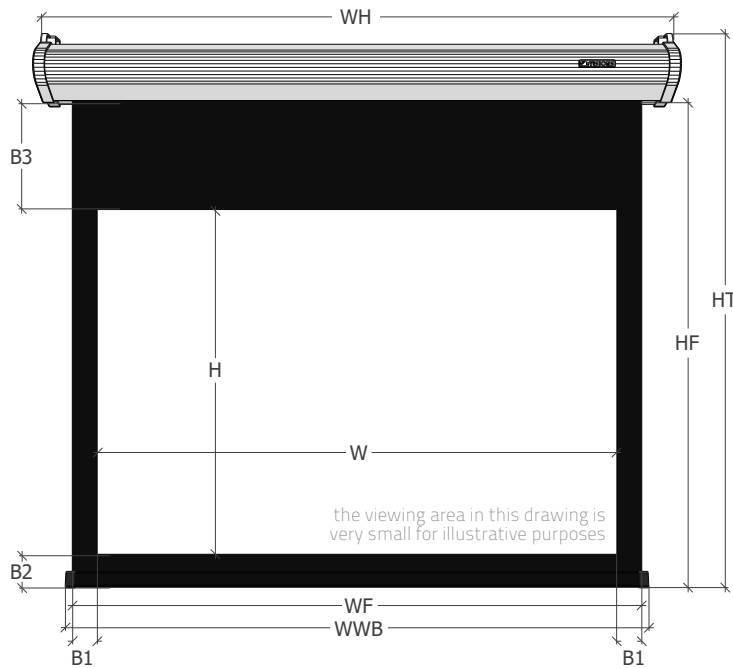

Available aspect ratios:

ELECTRO M-SERIES PROJECTION SCREENS

DATASHEET

Model	Viewing area (WXH in cm)	Ratio	Black side borders (B1)	Black lower border (B2)	Blackdrop (B3)	Total fabric size (WFxHF in cm)	Housing length (WH)	Total height (HT)	Weightbar length (WWB)	Housing model	Weight	Carton length
IV-EM145_4-3	145,0 x 108,8	4:3	4 cm	5,8 cm	6 cm	153,0 x 120,6	176,0 cm	132,0 cm	161,0 cm	ST8	8,0 kg	210 cm
IV-EM170_4-3	170,0 x 127,5	4:3	4 cm	5,8 cm	6 cm	178,0 x 139,3	201,0 cm	150,0 cm	186,0 cm	ST8	9,0 kg	230 cm
IV-EM200_4-3	200,0 x 150,0	4:3	4 cm	5,8 cm	6 cm	208,0 x 161,8	231,0 cm	173,0 cm	216,0 cm	ST8	10,0 kg	265 cm
IV-EM230_4-3	230,0 x 172,5	4:3	4 cm	5,8 cm	6 cm	238,0 x 184,3	261,0 cm	195,0 cm	246,0 cm	ST8	11,0 kg	280 cm
IV-EM260_4-3	260,0 x 195,0	4:3	5 cm	5,8 cm	10 cm	270,0 x 210,8	292,0 cm	223,0 cm	276,0 cm	ST8	15,0 kg	306 cm
IV-EM300_4-3	300,0 x 225,0	4:3	5 cm	5,8 cm	10 cm	310,0 x 240,8	332,0 cm	253,0 cm	316,0 cm	ST10	24,0 kg	350 cm
IV-EM170_16-10	170,0 x 106,3	16:10	4 cm	5,8 cm	35 cm	178,0 x 147,1	201,0 cm	157,0 cm	186,0 cm	ST8	8,0 kg	228 cm
IV-EM200_16-10	200,0 x 125,0	16:10	4 cm	5,8 cm	35 cm	208,0 x 165,8	231,0 cm	174,0 cm	216,0 cm	ST8	9,5 kg	260 cm
IV-EM230_16-10	230,0 x 143,8	16:10	4 cm	5,8 cm	25 cm	238,0 x 174,6	261,0 cm	181,0 cm	246,0 cm	ST8	11,0 kg	290 cm
IV-EM260_16-10	260,0 x 162,5	16:10	5 cm	5,8 cm	20 cm	270,0 x 188,3	291,0 cm	193,0 cm	276,0 cm	ST8	14,0 kg	307 cm
IV-EM300_16-10	300,0 x 187,5	16:10	5 cm	5,8 cm	15 cm	310,0 x 208,3	332,0 cm	221,0 cm	316,0 cm	ST10	23,0 kg	350 cm
IV-EM170_16-9	170,0 x 95,6	16:9	4 cm	5,8 cm	45 cm	178,0 x 146,4	201,0 cm	158,0 cm	186,0 cm	ST8	8,0 kg	230 cm
IV-EM200_16-9	200,0 x 112,5	16:9	4 cm	5,8 cm	45 cm	208,0 x 163,3	231,0 cm	177,0 cm	216,0 cm	ST8	10,0 kg	263 cm
IV-EM230_16-9	230,0 x 129,4	16:9	4 cm	5,8 cm	35 cm	238,0 x 170,2	261,0 cm	186,0 cm	246,0 cm	ST8	11,0 kg	283 cm
IV-EM260_16-9	260,0 x 146,3	16:9	4 cm	5,8 cm	30 cm	268,0 x 182,1	292,0 cm	201,0 cm	276,0 cm	ST8	15,0 kg	306 cm
IV-EM300_16-9	300,0 x 168,8	16:9	5 cm	5,8 cm	35 cm	310,0 x 209,6	332,0 cm	222,0 cm	316,0 cm	ST10	24,0 kg	350 cm