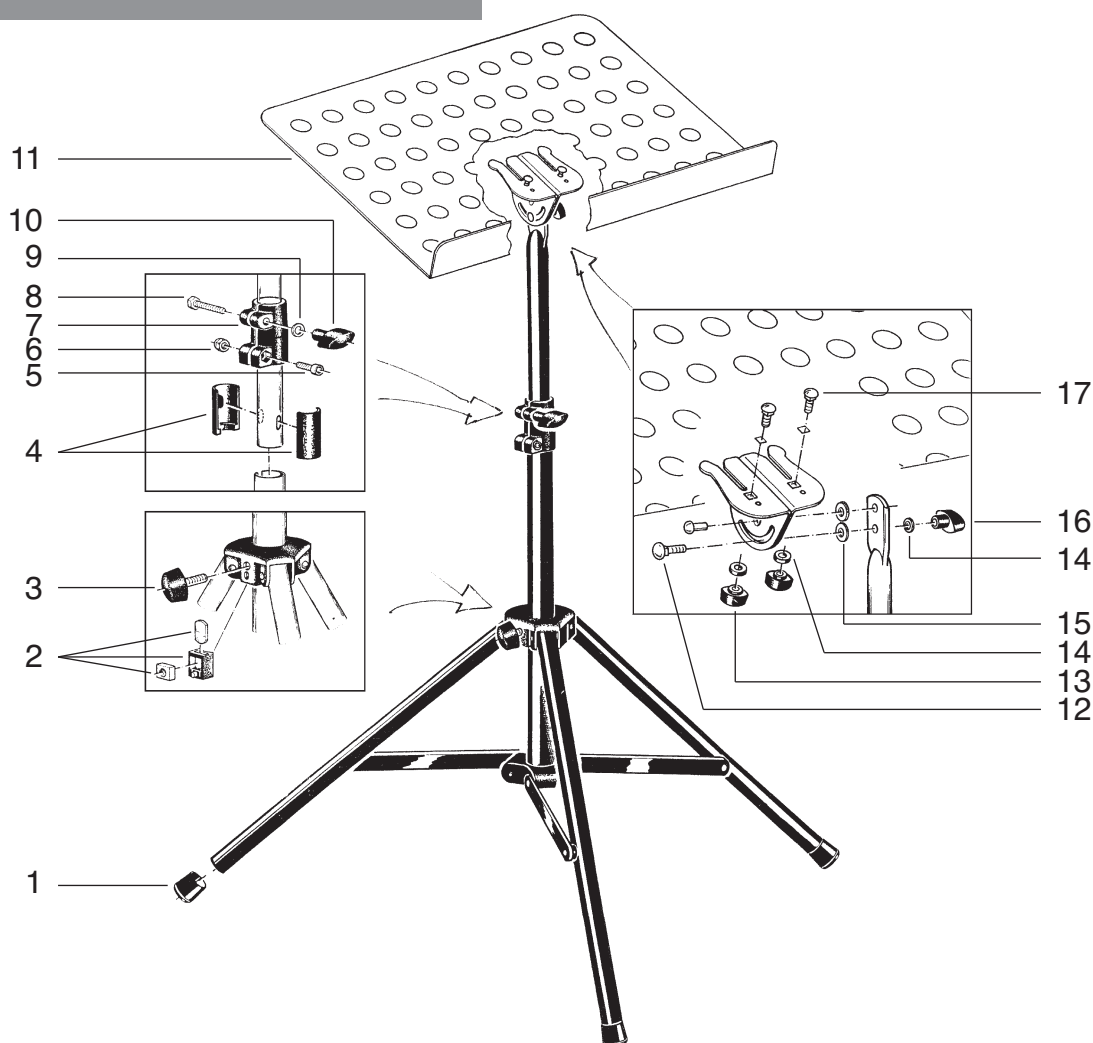

# 11899 Orchestra Music Stand

11899.000.55 black

pos.	description	art.-no.	qty
1	end cap	03.20.904.55	3
2	plastic locking spacer complete	6.86705.1.55	1
3	locking screw M8 x 19 mm	01.83.100.55	1
4	plastic stop	01.85.720.55	2
5	socket head screw M6 x 16 mm	03.02.210.29	1
6	locking nut M6	03.08.340.29	1
7	connecting sleeve 30/25	01.86.900.55	1
8	hexagon head screw M6 x 28 mm	03.01.340.29	1
9	washer ø6,4 mm	01.43.525.01	1
10	locking knob M6	01.83.260.55	1
11	desk	03.19.765.55	1
12	carriage bolt M5 x 20 mm	03.07.131.01	1
13	locking knob small M5	01.91.050.55	2
14	washer ø5,3 mm	03.11.310.29	3
15	padded washer	03.21.430.59	2
16	locking knob big M5	01.93.250.55	1
17	carriage bolt M5 x 12 mm	03.07.115.01	2