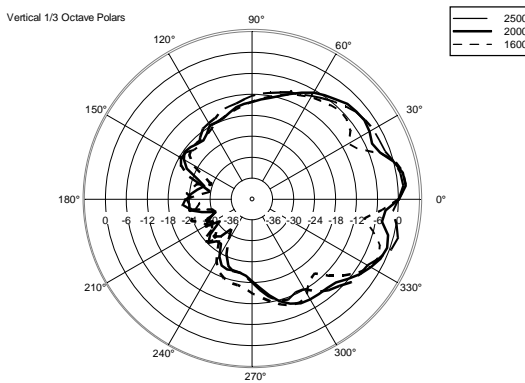

EAN 8024530019914

SPEAKER NX 985-A 220-240V

REV.
A

VISTA 3D / 3D VIEW

ACCESSORIES

AC PMA - POLE MOUNT

PART NUMBER **13360034**
EAN: 8024530007713

AC PMX POLE MOUNT M20