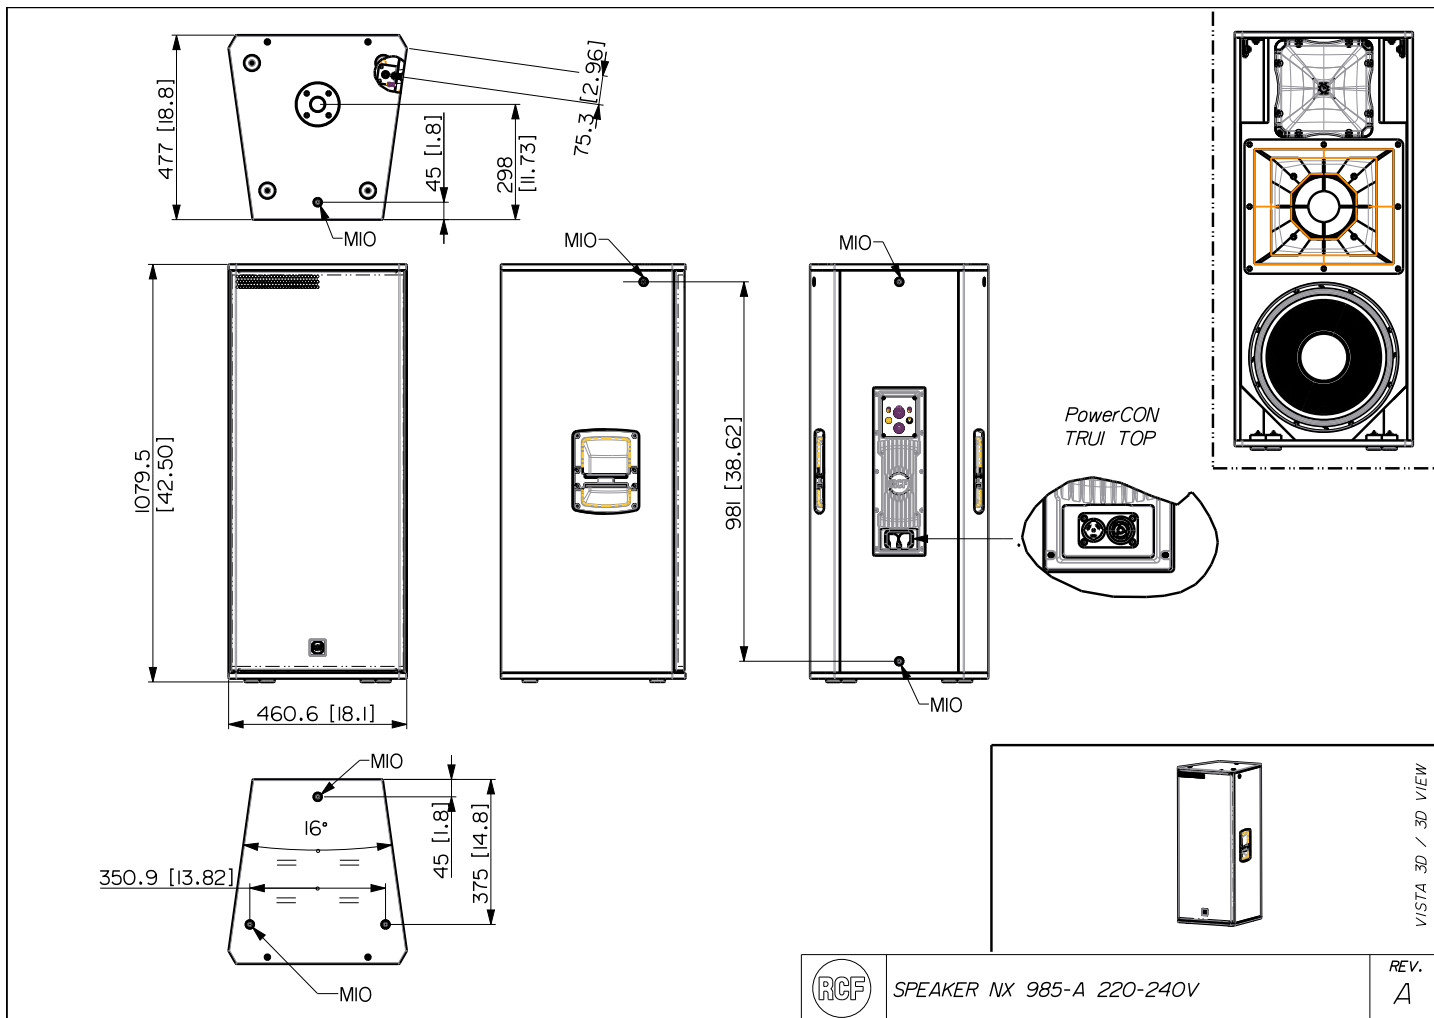

TECHNICAL SPECIFICATIONS

Acoustical specifications	Frequency Response:	40 Hz ÷ 20000 Hz
	Max SPL @ 1m:	138 dB
	Horizontal coverage angle:	100°
	Vertical coverage angle:	60°
Transducers	Compression Driver:	1 x 1.0" neo, 1.75" v.c
	Midrange:	8" neo, 2.5" v.c
	Woofers:	15", 3.0" v.c
Input/Output section	Input signal:	bal/unbal
	Input connectors:	Combo XLR/Jack
	Output connectors:	XLR
	Input sensitivity:	-2 dBu/+4 dBu
Processor section	Crossover Frequencies:	Bass/Mid:320Hz, Mid/High:1200Hz
	Protections:	Thermal, Excurs., RMS
	Limiter:	Soft Limiter
	Controls:	Linear, 2 Speakers, High Pass, Volume
Power section	Total Power:	2100 W Peak
	High frequencies:	200 W Peak
	Mid frequencies:	500 W Peak
	Low frequencies:	1400 W Peak
	Cooling:	Convection
	Connections:	Powercon TRUE1 TOP IN/OUT
Standard compliance	CE marking:	Yes
Physical specifications	Cabinet/Case Material:	Plywood
	Hardware:	3 x M10 Top, 1 x M10 each side, 1 x M10 bottom, 2 x M10 rear
	Handles:	1 x Side
	Grille:	Steel
	Color:	Black
Size	Height:	1075 mm / 42.32 inches
	Width:	461 mm / 18.15 inches
	Depth:	475 mm / 18.7 inches
	Weight:	45 kg / 99.21 lbs
Shipping informations	Package Height:	530 mm / 20.87 inches
	Package Width:	1110 mm / 43.7 inches
	Package Depth:	490 mm / 19.29 inches
	Package Weight:	51 kg / 112.44 lbs

PART NUMBER

• **13000757**

NX 985-A

100-120V

EAN 8024530020064

• **13000743**

NX 985-A

220-240V

EAN 8024530019914

SPEAKER NX 985-A 220-240V

REV.
A

VISTA 3D / 3D VIEW

ACCESSORIES

AC PMA - POLE MOUNT

PART NUMBER **13360034**
EAN: 8024530007713

AC PMX POLE MOUNT M20