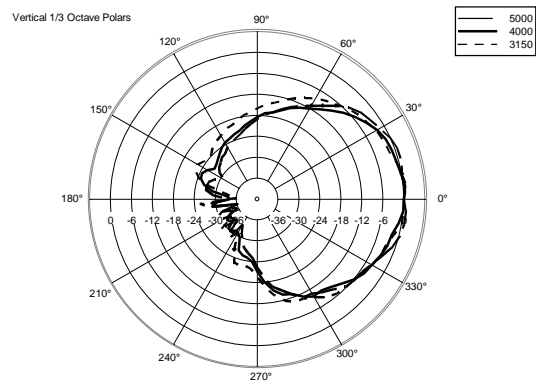

EAN 8024530019914

SPEAKER NX 985-A 220-240V

REV.
A

VISTA 3D / 3D VIEW

ACCESSORIES

AC PMA - POLE MOUNT

PART NUMBER **13360034**
EAN: 8024530007713

AC PMX POLE MOUNT M20