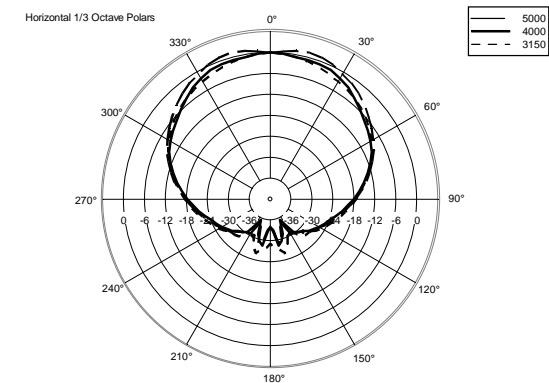

TECHNICAL SPECIFICATIONS

Acoustical specifications	Frequency Response:	40 Hz ÷ 20000 Hz
	Max SPL @ 1m:	138 dB
	Horizontal coverage angle:	100°
	Vertical coverage angle:	60°
Transducers	Compression Driver:	1 x 1.0" neo, 1.75" v.c
	Midrange:	8" neo, 2.5" v.c
	Woofers:	15", 3.0" v.c
Input/Output section	Input signal:	bal/unbal
	Input connectors:	Combo XLR/Jack
	Output connectors:	XLR
	Input sensitivity:	-2 dBu/+4 dBu
Processor section	Crossover Frequencies:	Bass/Mid:320Hz, Mid/High:1200Hz
	Protections:	Thermal, Excurs., RMS
	Limiter:	Soft Limiter
	Controls:	Linear, 2 Speakers, High Pass, Volume
Power section	Total Power:	2100 W Peak
	High frequencies:	200 W Peak
	Mid frequencies:	500 W Peak
	Low frequencies:	1400 W Peak
	Cooling:	Convection
	Connections:	Powercon TRUE1 TOP IN/OUT
Standard compliance	CE marking:	Yes
Physical specifications	Cabinet/Case Material:	Plywood
	Hardware:	3 x M10 Top, 1 x M10 each side, 1 x M10 bottom, 2 x M10 rear
	Handles:	1 x Side
	Grille:	Steel
	Color:	Black
Size	Height:	1075 mm / 42.32 inches
	Width:	461 mm / 18.15 inches
	Depth:	475 mm / 18.7 inches
	Weight:	45 kg / 99.21 lbs
Shipping informations	Package Height:	530 mm / 20.87 inches
	Package Width:	1110 mm / 43.7 inches
	Package Depth:	490 mm / 19.29 inches
	Package Weight:	51 kg / 112.44 lbs

EAN 8024530019914

SPEAKER NX 985-A 220-240V

REV.
A

VISTA 3D / 3D VIEW

ACCESSORIES

AC PMA - POLE MOUNT

PART NUMBER **13360034**
EAN: 8024530007713

AC PMX POLE MOUNT M20