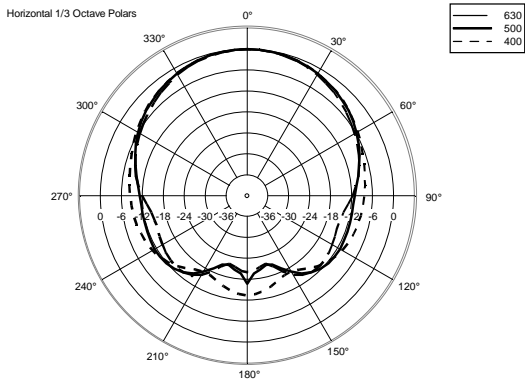

TECHNICAL SPECIFICATIONS

Acoustical specifications	Frequency Response:	40 Hz ÷ 20000 Hz
	Max SPL @ 1m:	138 dB
	Horizontal coverage angle:	100°
	Vertical coverage angle:	60°
Transducers	Compression Driver:	1 x 1.0" neo, 1.75" v.c
	Midrange:	8" neo, 2.5" v.c
	Woofers:	15", 3.0" v.c
Input/Output section	Input signal:	bal/unbal
	Input connectors:	Combo XLR/Jack
	Output connectors:	XLR
	Input sensitivity:	-2 dBu/+4 dBu
Processor section	Crossover Frequencies:	Bass/Mid:320Hz, Mid/High:1200Hz
	Protections:	Thermal, Excurs., RMS
	Limiter:	Soft Limiter
	Controls:	Linear, 2 Speakers, High Pass, Volume
Power section	Total Power:	2100 W Peak
	High frequencies:	200 W Peak
	Mid frequencies:	500 W Peak
	Low frequencies:	1400 W Peak
	Cooling:	Convection
	Connections:	Powercon TRUE1 TOP IN/OUT
Standard compliance	CE marking:	Yes
Physical specifications	Cabinet/Case Material:	Plywood
	Hardware:	3 x M10 Top, 1 x M10 each side, 1 x M10 bottom, 2 x M10 rear
	Handles:	1 x Side
	Grille:	Steel
	Color:	Black
Size	Height:	1075 mm / 42.32 inches
	Width:	461 mm / 18.15 inches
	Depth:	475 mm / 18.7 inches
	Weight:	45 kg / 99.21 lbs
Shipping informations	Package Height:	530 mm / 20.87 inches
	Package Width:	1110 mm / 43.7 inches
	Package Depth:	490 mm / 19.29 inches
	Package Weight:	51 kg / 112.44 lbs

EAN 8024530019914

SPEAKER NX 985-A 220-240V

REV.
A

VISTA 3D / 3D VIEW

ACCESSORIES

AC PMA - POLE MOUNT

PART NUMBER **13360034**
EAN: 8024530007713

AC PMX POLE MOUNT M20