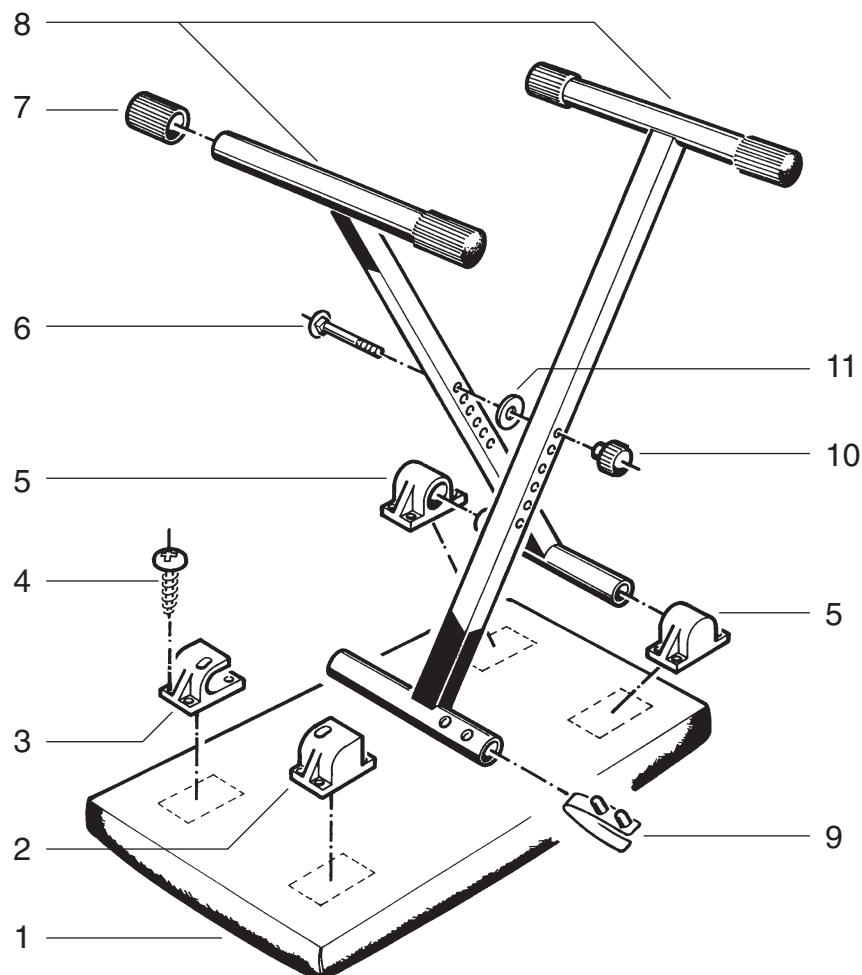

14066 Keyboard Bench

14066.000.55 black

pos.	description	art.-no.	qty
1	seat cushion	6.14066.1.55	1
2	base link open right	01.87.945.55	1
3	base link open left	01.87.946.55	1
4	button headed screw \varnothing 5 x 20 mm	03.06.250.29	16
5	base link closed	01.87.940.55	2
6	carriage bolt M6 x 60 mm	03.07.360.29	1
7	end cap \varnothing 25 mm	01.94.770.55	4
8	H-support tube complete	5.14065.1.55	2
9	locking spring	5.14065.2.00	1
10	locking nut M6	01.81.715.55	1
11	washer \varnothing 6,4 mm	03.11.430.29	1