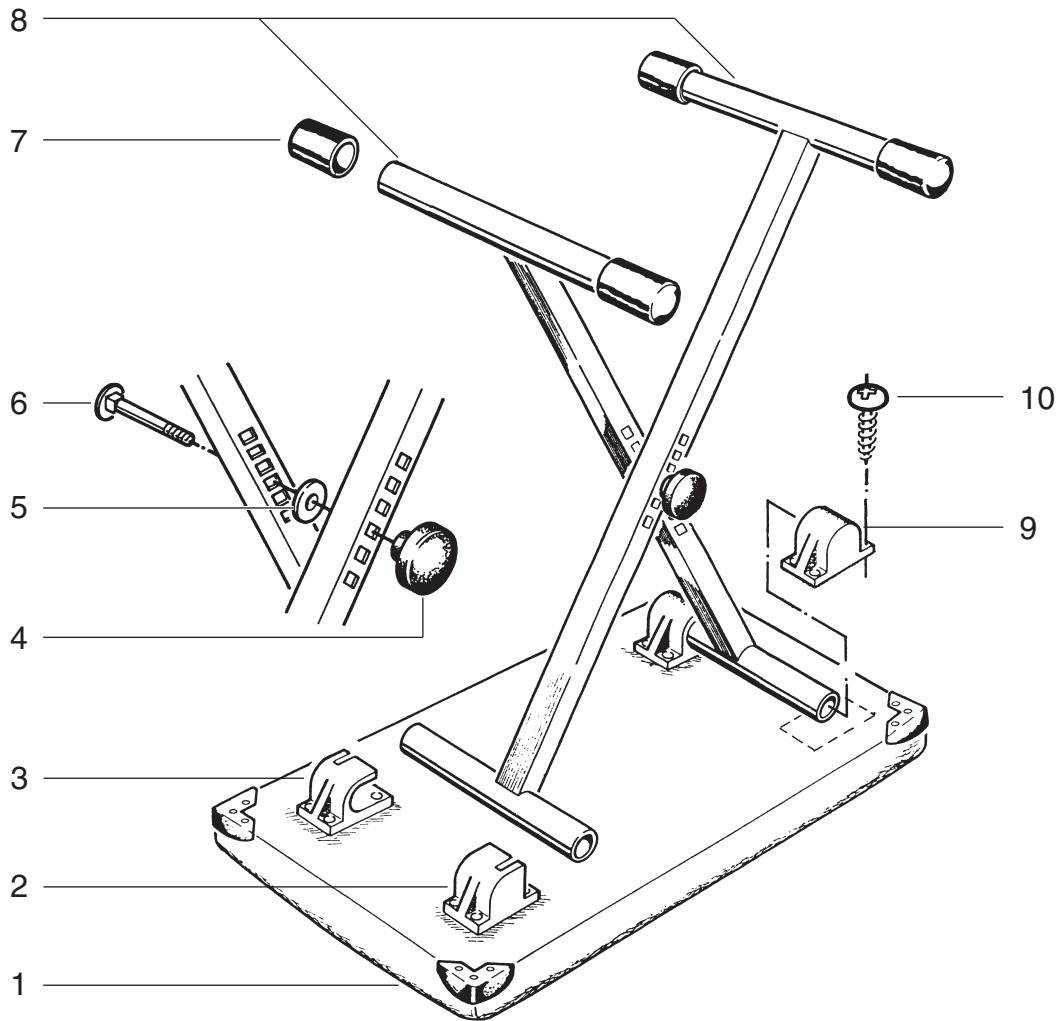

14075 Keyboard Bench

14075.000.55 black

pos.	description	art.-no.	qty
1	seat cushion	6.14075.1.55	1
2	base link open right	01.87.945.55	1
3	base link open left	01.87.946.55	1
4	locking nut M8	01.82.551.55	1
5	washer \varnothing 8,4 mm	03.11.525.01	1
6	carriage bolt M8 x 70 mm	03.07.570.29	1
7	end cap \varnothing 35 mm	01.84.860.55	4
8	H-support tube complete	5.14075.1.55	2
9	base link closed	01.87.940.55	2
10	button headed screw \varnothing 5 x 20 mm	03.06.250.29	16