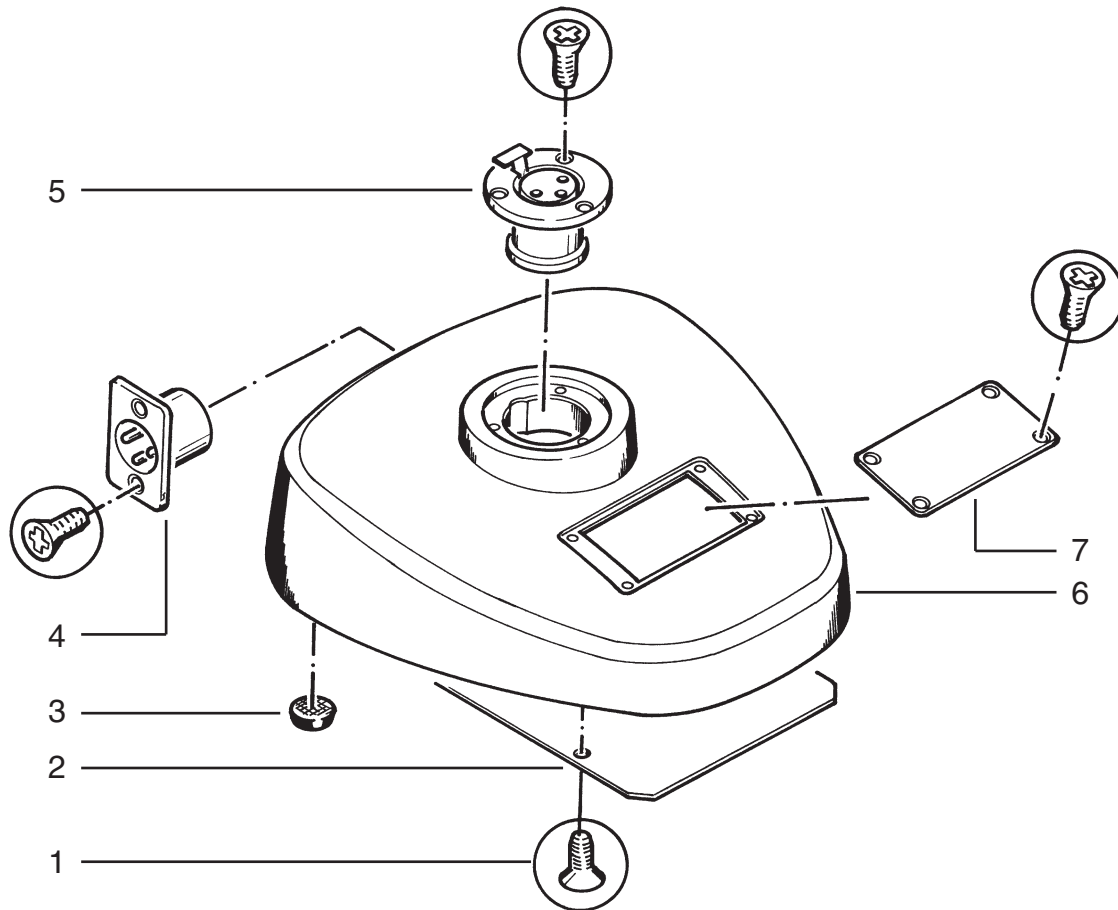

29390 Gooseneck Table Base

29390.000.55 black

pos.	description	art.-no.	qty
1	countersunk screw M3 x 8 mm	03.03.030.29	13
2	cover plate	01.45.570.56	1
3	rubber bumper	03.21.015.55	5
4	flange adapter XLR Typ NC 3 MP	03.19.494.00	1
5	flange plug XLR Typ S 203	03.19.490.01	1
6	socket	02.41.275.55	1
7	cover plate	01.43.610.56	1