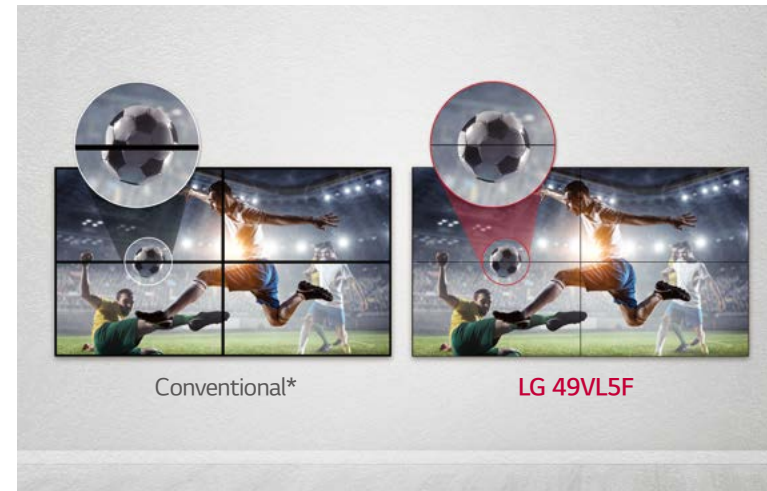


Incredible Immersion with Ultra-Narrow Bezel

VL5F Series

The VL5F series provides all-encompassing screen immersion thanks to its ultra-narrow 3.5 mm bezel-to-bezel, while its outstanding IPS panel delivers a clear image from any angle. With its extremely attractive and highly functional design, it can be used to deliver advertising and information in a variety of business environments.

Incredible Immersion with Ultra-Narrow Bezel

VL5F Series

Achieving Incredible Immersion

Seamless Large Screens with Ultra-Narrow Bezel

The ultra-narrow bezel creates a visually stunning digital wall to effectively deliver dynamic content and immerse the viewers. The large screen it generates is enough to captivate the attention of passersby.

Image Gap Reduction

The VL5F series includes an image improvement algorithm that can reduce image gaps among tiled displays when playing back videos. Objects located on the bezel boundaries are adjusted for a seamless viewing experience.

Large screens are usually positioned higher than human-eye level, making uniform picture quality essential for video walls. The viewing angle of the VL5F series is high enough to display vivid colors throughout the screen with no distortion.