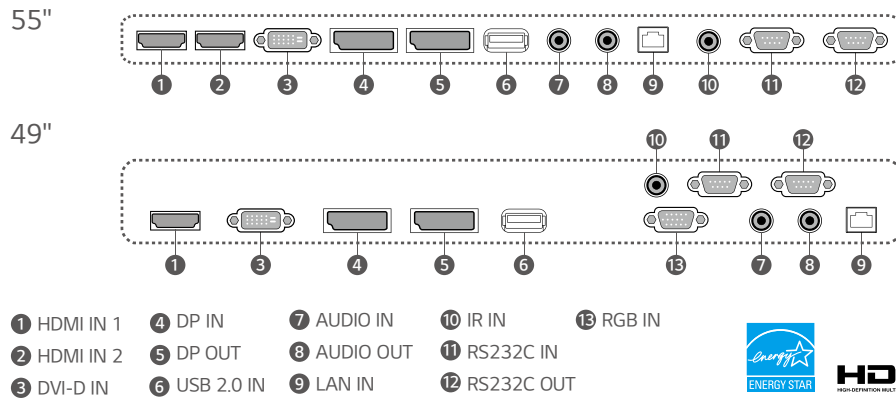

Connectivity

Specifications

	55VL5F	49VL5F	
PANEL	Screen Size	55"	49"
	Panel Technology	IPS	IPS
	Aspect Ratio	16 : 9	16 : 9
	Native Resolution	1,920 x 1,080 (FHD)	1,920 x 1,080 (FHD)
	Brightness (Typ.)	500 cd/m²	450 cd/m²
	Contrast Ratio	1,200:1	1,300:1
	Dynamic CR	500,000 : 1	500,000:1
	Viewing Angle (H x V)	178 x 178	178 x 178
	Response Time	8 ms (G to G)	8 ms (G to G)
	Surface Treatment	3%	3%
Life Time (Typ.)	50,000 Hrs	50,000 Hrs	
Operation Hours	24 Hrs	24 Hrs	
Orientation	Landscape & Portrait	Landscape & Portrait	
CONNECTIVITY	Input	HDMI(2), DP, DVI-D, Audio, USB	HDMI, DP, DVI-D, RGB, Audio, USB
	Output	DP, Audio	DP, Audio
MECHANICAL SPECIFICATION	External Control	RS232C In/out, RJ45(LAN) In, IR In	RS232C In/out, RJ45 (LAN) In, IR In
	Bezel Color	Black	Black
	Bezel Width	2.25 mm (T/L) / 1.25 mm(B/R)	2.3 mm (T/L), 1.2 mm (B/R)
	Monitor Dimension (W x H x D)	1,213.4 x 684.2 x 93.1 mm	1,077.6 x 607.8 x 89.7 mm
	Weight (Head)	23.2kg	17.8 kg
	Carton Dimensions (W x H x D)	1,337 x 828 x 239 mm	1,214 x 778 x 263 mm
	Packed Weight	30.5kg	22.8 kg
	Handle	Yes	Yes
	VESA™ Standard Mount Interface	600 x 400 mm	600 x 400 mm
	KEY FEATURE	Temperature Sensor, Tile Mode (Up to 15x15), Natural Mode @Tile Mode, ISM Method, DPM Wake Up, Smart Energy Saving, File Play with USB, USB Cloning, Contents Scheduling (USB), Calibration Mode, PM Mode, Firmware Update (LAN), HDMI-CEC¹⁾, No Signal Image (Up to 5MB), Wake on LAN, Failover, OPS Power Control, Scan Inversion (with Pivot Mode)	
ENVIRONMENT CONDITIONS	Operation Temperature	0°C to 40°C	0°C to 40°C
	Operation Humidity	10% to 80%	10% to 80%
POWER	Power Supply	100-240V~, 50/60Hz	100-240V~, 50/60Hz
	Power Type	Built-In Power	Built-In Power
	Power Typ./Max. Consumption Smart Energy Saving	130 W / 150 W 62 W	90 W / 110 W 55 W
CERTIFICATION	Safety	IEC 60950-1 / EN 60950-1 / UL 60950-1	IEC 60950-1 / EN 60950-1 / UL 60950-1
	EMC	FCC Class "A" / CE / KC	FCC Class "A" / CE / KC
MEDIA PLAYER COMPATIBILITY	ErP / Energy Star	NA / Yes (Energy Star 7.0)	N/A / Yes (Energy Star 7.0)
	OPS Type Compatible	No	No
SOFTWARE COMPATIBILITY	External Media Player Attachable	Yes (MP500/MP700)	Yes (MP500/MP700)
	Content Management Software	SuperSign CMS	SuperSign CMS
ACCESSORIES	Control and Monitoring Software	SuperSign Control/Control+	SuperSign Control/Control+
	Basic	Remote Controller, Power Cord, RS232C Cable, DP Cable, IR Receiver, Guide Bracket, Screws, Manual	
	Optional	Wall Mount (Landscape: WM-L640V, Portrait: WM-P640V)	

1) Compatibility may differ by equipment

Download
LG C-Display+
Mobile App

Google Play Store

- www.lg.com/b2b
- www.youtube.com/c/LGCommercialDisplay
- www.facebook.com/LGInformationDisplay
- www.linkedin.com/company/LGInformationDisplay

LG may make changes to specifications and product descriptions without notice.
Copyright © 2019 LG Electronics Inc. All rights reserved. "LG Life's Good" is a registered trademark of LG Corp.
The names of products and brands mentioned here may be the trademarks of their respective owners.