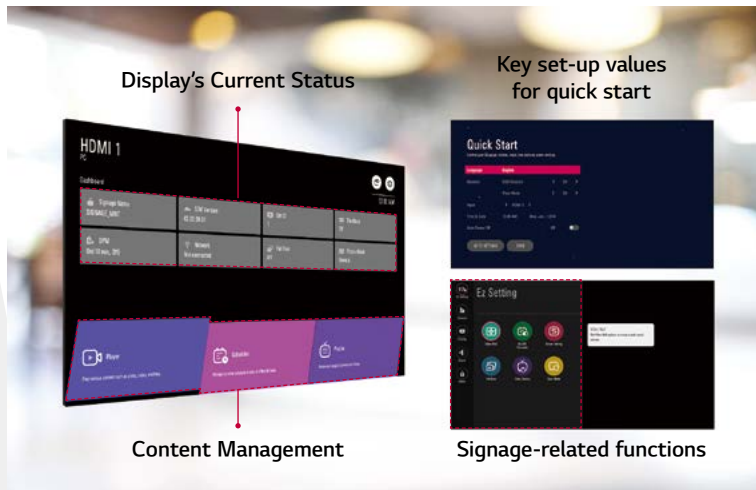

* Results based on in-house testing. Actual test results may differ depending on environment and measuring equipment.

Incredible Immersion with Ultra-Narrow Bezel

VL5F Series

User Convenience

Easy Color Adjustment

Depending on the content, the color temperature of the display can be easily adjusted in increments of 100K using a remote control.

Simple White Balance Adjustment

In conventional video walls, white balance was adjustable only in “full-white” mode, but the VL5F series allows you to modify each value of grey scale to achieve more detailed and precise white balance adjustment.

Incredible Immersion with Ultra-Narrow Bezel

VL5F Series

User Convenience

User-Friendly Menu Structure

The menu structure has been optimized for commercial use. It simplifies approach flows and groups similar functions together, adopting a more intuitive GUI for ease of use. This way, users can avoid having to do trial-and-error when exploring desired functions and managing displays.

Intuitive GUI

The GUI(Graphic User Interface) is carefully designed with a four-way navigation remote control that lets users easily switch to other settings. Also, it adopts a larger font for better visibility, which is necessary when users want to control displays from relatively far distances.