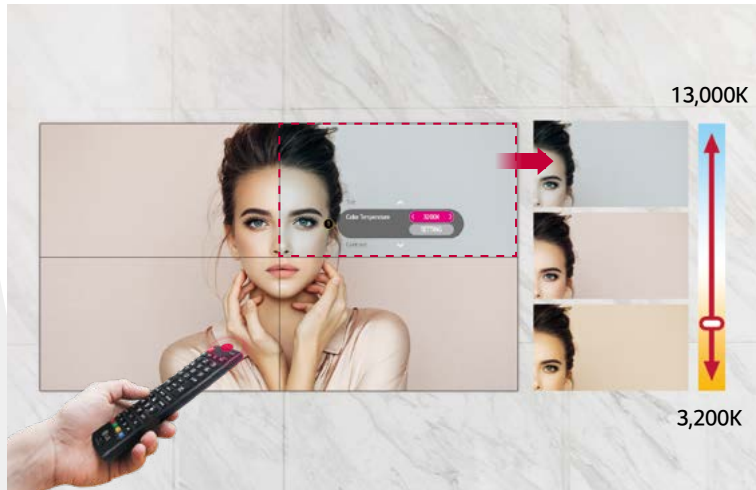

Large screens are usually positioned higher than human-eye level, making uniform picture quality essential for video walls. The viewing angle of the VL5F series is high enough to display vivid colors throughout the screen with no distortion.

45°* High Viewing Angle

Wider Viewing Angle

It is well known that LG IPS panel technology enables better control of liquid crystals, which in turn allows the screen to be viewed from virtually any angle. Because of this, the VL5F series captures the attention of and captivates more viewers with lifelike colors, regardless of their viewing position.

* Results based on in-house testing. Actual test results may differ depending on environment and measuring equipment.

Incredible Immersion with Ultra-Narrow Bezel

VL5F Series

User Convenience

Easy Color Adjustment

Depending on the content, the color temperature of the display can be easily adjusted in increments of 100K using a remote control.

Simple White Balance Adjustment

In conventional video walls, white balance was adjustable only in “full-white” mode, but the VL5F series allows you to modify each value of grey scale to achieve more detailed and precise white balance adjustment.