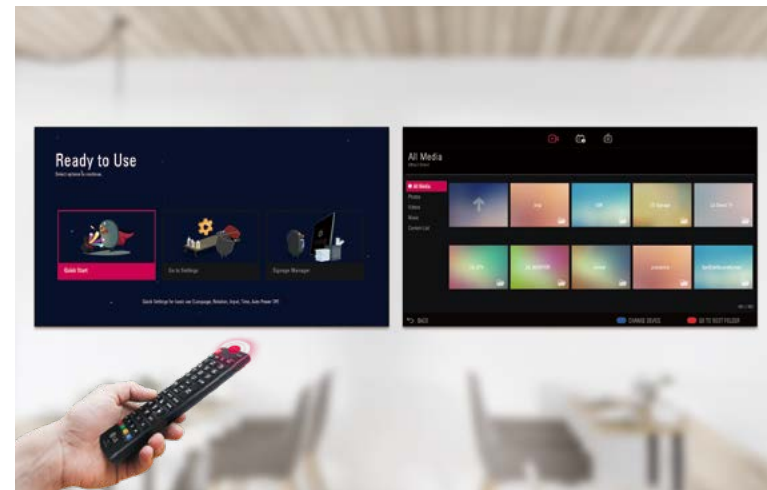

Incredible Immersion with Ultra-Narrow Bezel

VL5F Series

Achieving Incredible Immersion

Seamless Large Screens with Ultra-Narrow Bezel

The ultra-narrow bezel creates a visually stunning digital wall to effectively deliver dynamic content and immerse the viewers. The large screen it generates is enough to captivate the attention of passersby.

Depending on the content, the color temperature of the display can be easily adjusted in increments of 100K using a remote control.

Simple White Balance Adjustment

In conventional video walls, white balance was adjustable only in “full-white” mode, but the VL5F series allows you to modify each value of grey scale to achieve more detailed and precise white balance adjustment.

Incredible Immersion with Ultra-Narrow Bezel

VL5F Series

User Convenience

User-Friendly Menu Structure

The menu structure has been optimized for commercial use. It simplifies approach flows and groups similar functions together, adopting a more intuitive GUI for ease of use. This way, users can avoid having to do trial-and-error when exploring desired functions and managing displays.

Intuitive GUI

The GUI(Graphic User Interface) is carefully designed with a four-way navigation remote control that lets users easily switch to other settings. Also, it adopts a larger font for better visibility, which is necessary when users want to control displays from relatively far distances.