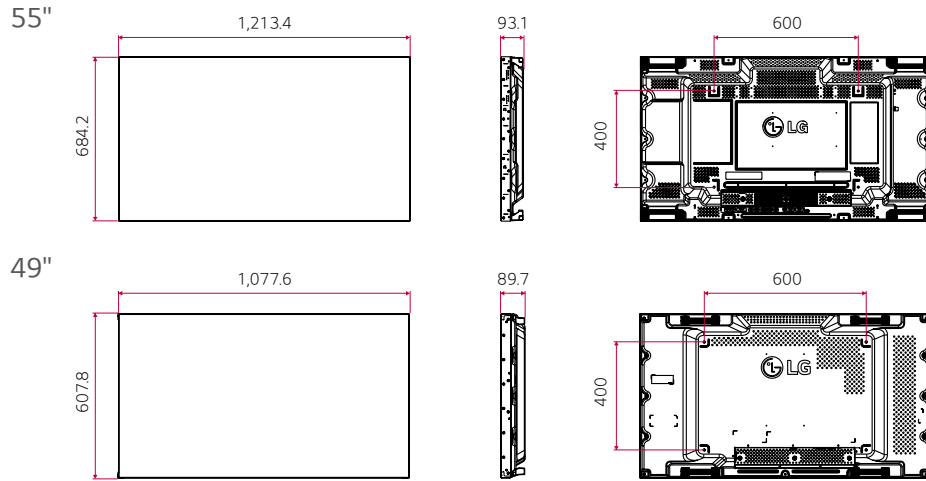

Dimension (unit: mm)