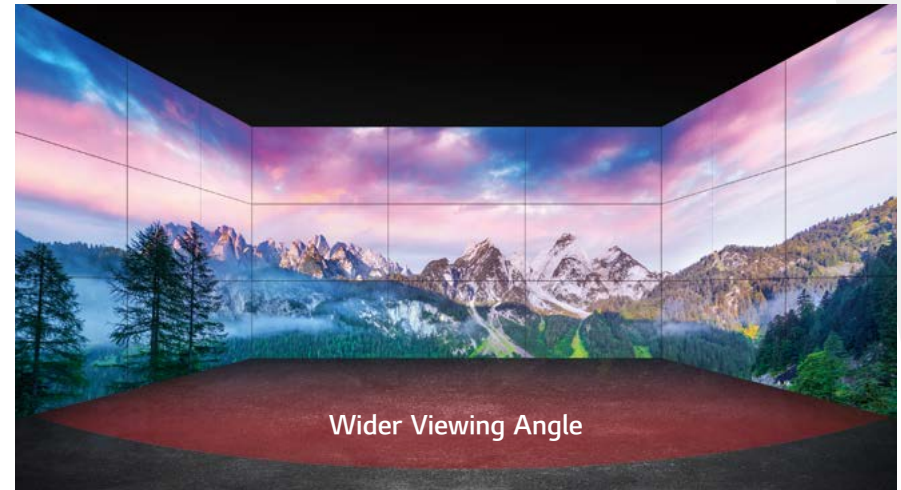

Incredible Immersion with Ultra-Narrow Bezel

VL5F Series

Achieving Incredible Immersion

Seamless Large Screens with Ultra-Narrow Bezel

The ultra-narrow bezel creates a visually stunning digital wall to effectively deliver dynamic content and immerse the viewers. The large screen it generates is enough to captivate the attention of passersby.

* The "Conventional" refers to displays which do not include an image improvement algorithm.

Incredible Immersion with Ultra-Narrow Bezel

VL5F Series

Vivid and Dynamic Picture Quality

Higher Viewing Angle

Large screens are usually positioned higher than human-eye level, making uniform picture quality essential for video walls. The viewing angle of the VL5F series is high enough to display vivid colors throughout the screen with no distortion.

45°* High Viewing Angle

Wider Viewing Angle

It is well known that LG IPS panel technology enables better control of liquid crystals, which in turn allows the screen to be viewed from virtually any angle. Because of this, the VL5F series captures the attention of and captivates more viewers with lifelike colors, regardless of their viewing position.