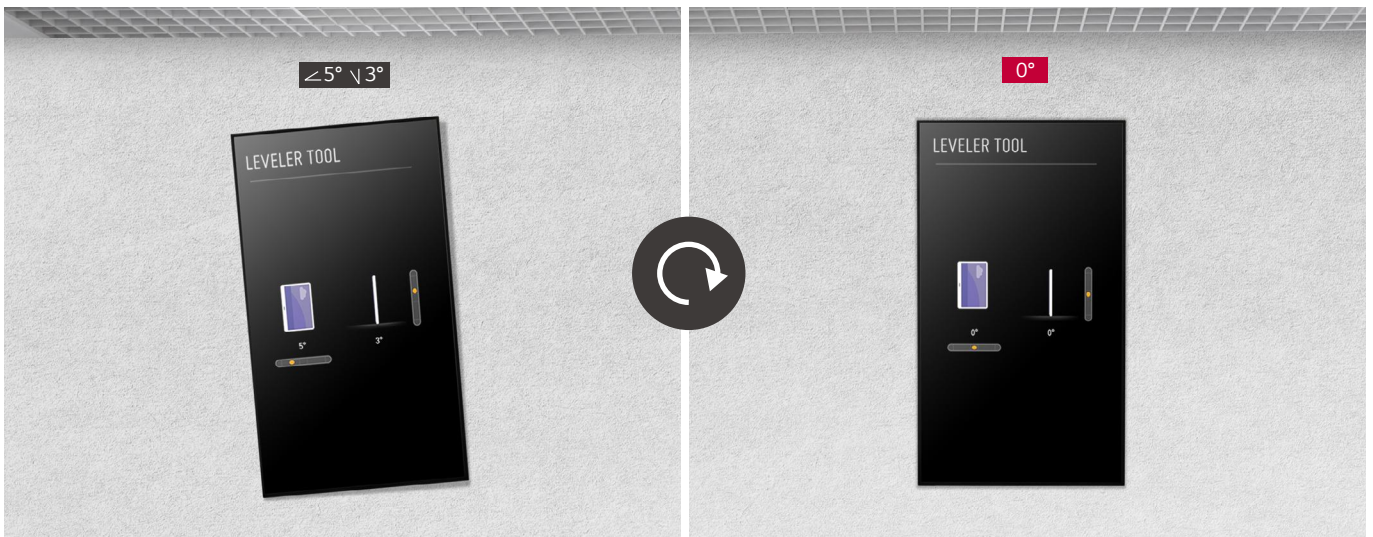

* System-on-Chip

MANAGE CONTENT EASILY & EFFICIENTLY

Multiple Display Control with a Remote Control

Multiple device controls are available through the RJ45 & RS-232C ports. It means that even double-sided displays can be easily controlled simultaneously with a remote control.

Easy Content Distribution & SW Update

75XS4G features embedded Wi-Fi, Bluetooth, Beacon making it easy to distribute content wirelessly and update Firmware. In particular, using Beacon and BLE (Bluetooth Low Energy), shop manager can do various promotional activities, such as providing promotional coupons or product information to visitor in real time.

EASY INSTALLATION

Precise Installation Using Leveler Tool

The 75XS4G is equipped with a "Leveler Tool" which shows users how the device is tilt, so the display can be precisely installed.

Alert for Right Direction