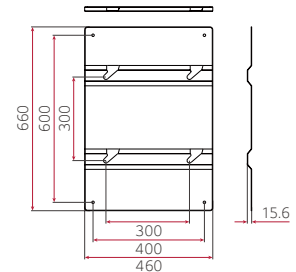

EASY INSTALLATION

Precise Installation Using Leveler Tool

The 75XS4G is equipped with a "Leveler Tool" which shows users how the device is tilt, so the display can be precisely installed.

Alert for Right Direction

The 75XS4G is equipped with a "horizontal sensor", so the display can be installed accurately.

PRODUCT INFORMATION

75XS4G

Panel	Screen Size	75"
	Panel Technology	IPS, M+ (WRGB)
	Native Resolution	UHD (3,840 × 2,160)
	Brightness	4,000 nits (Typ.), 3,200 nits (Min.)
	Contrast Ratio	1,200 : 1 (Typ.)
	Viewing Angle (H × V)	178 × 178
	Operation Hours (Hours/Day)	24/7
	Portrait / Landscape	Yes / Yes
Connectivity	Input	HDMI 2 (HDCP 2.2 / 1.4), DP (HDCP 2.2 / 1.3), USB 2.0 Type A
	Output	DP (Input DP / HDMI), External Speaker Out (L/R, 10 W+10 W)
	External Control	RS232C In (4 pin Phone Jack) / Out, RJ45 (LAN) In / Out, IR In
Mechanical Specification	Bezel Width	13.8 mm (Even Bezel)
	Weight (Head)	39.6 kg
	Packed Weight	50 kg
Feature	Monitor Dimension (W × H × D)	1,679.2 × 957.6 × 104 mm
	Feature	Back Light Sync, Embedded CMS, Temperature Sensor, Auto Brightness Sensor, Built-in Wi-Fi Module, Control Manager
Power	Power Supply	AC 100-240 V-, 50/60 Hz
	Power Type	Built-in Power
	Power Consumption	750 W (Typ.), 790 W (Max.)
	BTU (British Thermal Unit)	2,559 BTU/Hr (Typ.), 2,696 BTU/Hr (Max.)
Certification	Smart Energy Saving	400 W
	Safety	CB / NRTL
	EMC	FCC Class "A" / CE / KC / VCCI
Accessory	ErP	Yes
	Optional	Double-sided Bracket (Landscape & Portrait : WM-B640S)

DIMENSION (unit: mm)

DOUBLE-SIDED BRACKET

CONNECTIVITY

Rear

* Dimensions & Jack Panels may differ from the above image, so please contact LG sales team to verify before ordering.

Download
LG C-Display+
Mobile App
Google Play Store