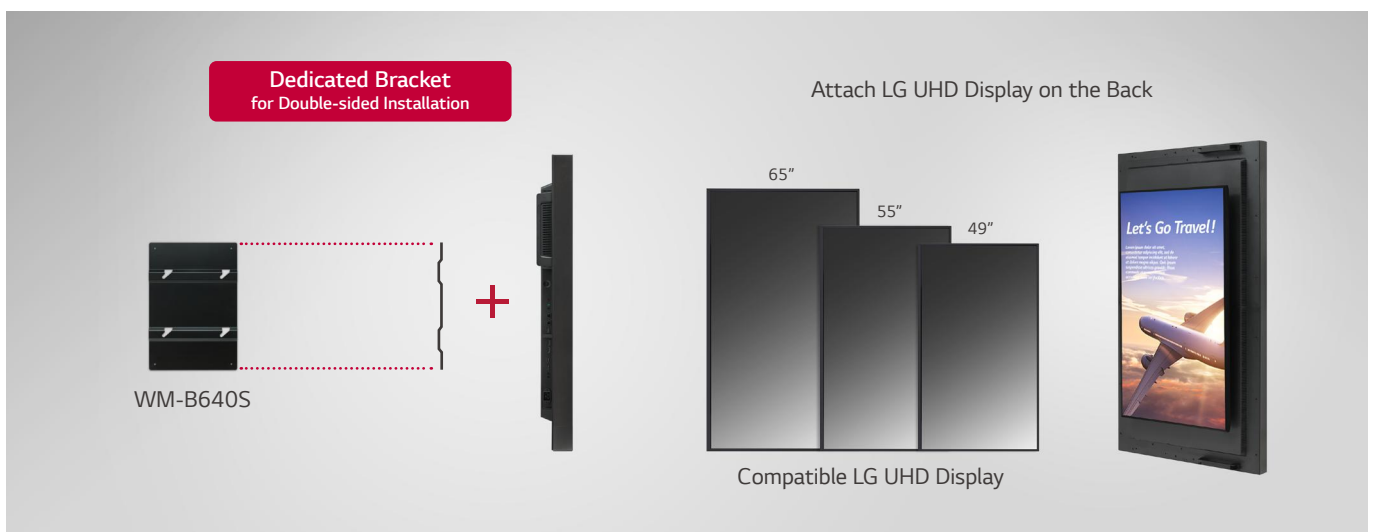

* 'LG Conventional' refers to LG 75XS2E.

** Brightness of 75XS4G : Max. 4,000 nits, Typ. 3,200 nits

*** Quarter Wave Plate

KEEP YOUR CONTENT MARKEDLY WITH HIGH EFFICIENCY

High Energy Efficiency

The 75XS4G is *energy efficient, allowing for an efficient total cost management while showing content in UHD resolution even with 4,000 nits of high brightness.

* Maximum power consumption of 75XS4G is 790 W at 'On Mode'. The figure may differ depending on the actual environment.

UTILIZE YOUR SPACES IN AUTHENTIC AND EFFICIENT WAYS

Space Blending Slim Design

Given that window-facing displays are usually installed indoors close to the window, 75XS4G's slim design is useful as it can blend naturally inside the store.

* 'LG Conventional' refers to LG 75XS2E

Double-sided Usage with Dedicated Bracket

Due to the 75XS4G flat-back design and dedicated bracket*, store owner can attach LG's UHD display** to the back for the purpose of displaying a variety of content for both external and internal customers.