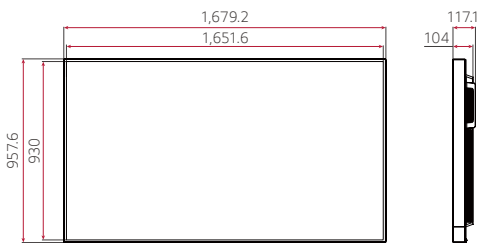

EASY INSTALLATION

Precise Installation Using Leveler Tool

The 75XS4G is equipped with a "Leveler Tool" which shows users how the device is tilt, so the display can be precisely installed.

Alert for Right Direction

The 75XS4G is equipped with a "horizontal sensor", so the display can be installed accurately.

PRODUCT INFORMATION

75XS4G

Panel	Screen Size	75"
	Panel Technology	IPS, M+ (WRGB)
	Native Resolution	UHD (3,840 × 2,160)
	Brightness	4,000 nits (Typ.), 3,200 nits (Min.)
	Contrast Ratio	1,200 : 1 (Typ.)
	Viewing Angle (H × V)	178 × 178
	Operation Hours (Hours/Day)	24/7
	Portrait / Landscape	Yes / Yes
Connectivity	Input	HDMI 2 (HDCP 2.2 / 1.4), DP (HDCP 2.2 / 1.3), USB 2.0 Type A
	Output	DP (Input DP / HDMI), External Speaker Out (L/R, 10 W+10 W)
	External Control	RS232C In (4 pin Phone Jack) / Out, RJ45 (LAN) In / Out, IR In
Mechanical Specification	Bezel Width	13.8 mm (Even Bezel)
	Weight (Head)	39.6 kg
	Packed Weight	50 kg
Feature	Monitor Dimension (W × H × D)	1,679.2 × 957.6 × 104 mm
	Feature	Back Light Sync, Embedded CMS, Temperature Sensor, Auto Brightness Sensor, Built-in Wi-Fi Module, Control Manager
Power	Power Supply	AC 100-240 V-, 50/60 Hz
	Power Type	Built-in Power
	Power Consumption	750 W (Typ.), 790 W (Max.)
	BTU (British Thermal Unit)	2,559 BTU/Hr (Typ.), 2,696 BTU/Hr (Max.)
Certification	Smart Energy Saving	400 W
	Safety	CB / NRTL
	EMC	FCC Class "A" / CE / KC / VCCI
Accessory	ErP	Yes
	Optional	Double-sided Bracket (Landscape & Portrait : WM-B640S)

DIMENSION (unit: mm)

DOUBLE-SIDED BRACKET

CONNECTIVITY

Rear

* Dimensions & Jack Panels may differ from the above image, so please contact LG sales team to verify before ordering.

Download
LG C-Display+
Mobile App
Google Play Store