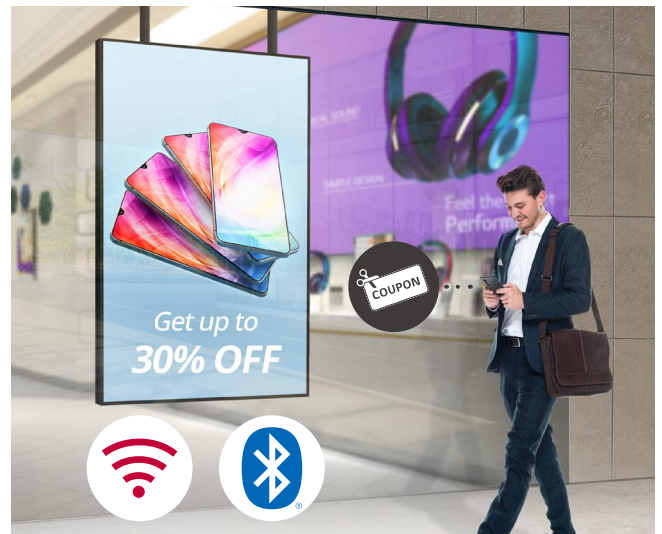

CONVENIENTLY USE VIA webOS SMART PLATFORM

High Performance with webOS

Quad Core SoC* can execute several tasks at the same time without a separate media player. In addition, webOS 4.1 platform enhances user convenience with intuitive UI and simple app development tools.

* System-on-Chip

MANAGE CONTENT EASILY & EFFICIENTLY

Multiple Display Control with a Remote Control

Multiple device controls are available through the RJ45 & RS-232C ports. It means that even double-sided displays can be easily controlled simultaneously with a remote control.