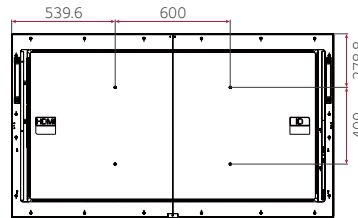

EASY INSTALLATION

Precise Installation Using Leveler Tool

The 75XS4G is equipped with a "Leveler Tool" which shows users how the device is tilt, so the display can be precisely installed.

Alert for Right Direction

The 75XS4G is equipped with a "horizontal sensor", so the display can be installed accurately.

PRODUCT INFORMATION

75XS4G

Panel	Screen Size	75"
	Panel Technology	IPS, M+ (WRGB)
	Native Resolution	UHD (3,840 × 2,160)
	Brightness	4,000 nits (Typ.), 3,200 nits (Min.)
	Contrast Ratio	1,200 : 1 (Typ.)
	Viewing Angle (H × V)	178 × 178
	Operation Hours (Hours/Day)	24/7
	Portrait / Landscape	Yes / Yes
Connectivity	Input	HDMI 2 (HDCP 2.2 / 1.4), DP (HDCP 2.2 / 1.3), USB 2.0 Type A
	Output	DP (Input DP / HDMI), External Speaker Out (L/R, 10 W+10 W)
	External Control	RS232C In (4 pin Phone Jack) / Out, RJ45 (LAN) In / Out, IR In
Mechanical Specification	Bezel Width	13.8 mm (Even Bezel)
	Weight (Head)	39.6 kg
	Packed Weight	50 kg
Feature	Monitor Dimension (W × H × D)	1,679.2 × 957.6 × 104 mm
	Feature	Back Light Sync, Embedded CMS, Temperature Sensor, Auto Brightness Sensor, Built-in Wi-Fi Module, Control Manager
Power	Power Supply	AC 100-240 V-, 50/60 Hz
	Power Type	Built-in Power
	Power Consumption	750 W (Typ.), 790 W (Max.)
	BTU (British Thermal Unit)	2,559 BTU/Hr (Typ.), 2,696 BTU/Hr (Max.)
Certification	Smart Energy Saving	400 W
	Safety	CB / NRTL
	EMC	FCC Class "A" / CE / KC / VCCI
Accessory	ErP	Yes
	Optional	Double-sided Bracket (Landscape & Portrait : WM-B640S)

DIMENSION (unit: mm)

DOUBLE-SIDED BRACKET

CONNECTIVITY

Rear

* Dimensions & Jack Panels may differ from the above image, so please contact LG sales team to verify before ordering.

Download
LG C-Display+
Mobile App
Google Play Store