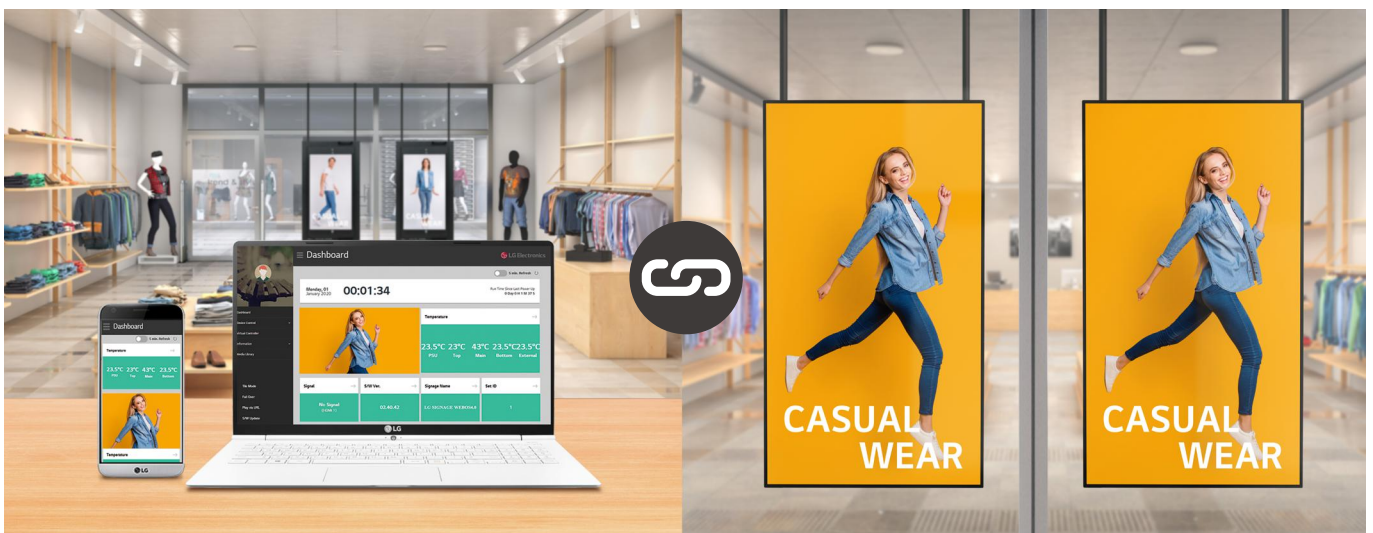

* System-on-Chip

MANAGE CONTENT EASILY & EFFICIENTLY

Multiple Display Control with a Remote Control

Multiple device controls are available through the RJ45 & RS-232C ports. It means that even double-sided displays can be easily controlled simultaneously with a remote control.

Easy Content Distribution & SW Update

75XS4G features embedded Wi-Fi, Bluetooth, Beacon making it easy to distribute content wirelessly and update Firmware. In particular, using Beacon and BLE (Bluetooth Low Energy), shop manager can do various promotional activities, such as providing promotional coupons or product information to visitor in real time.