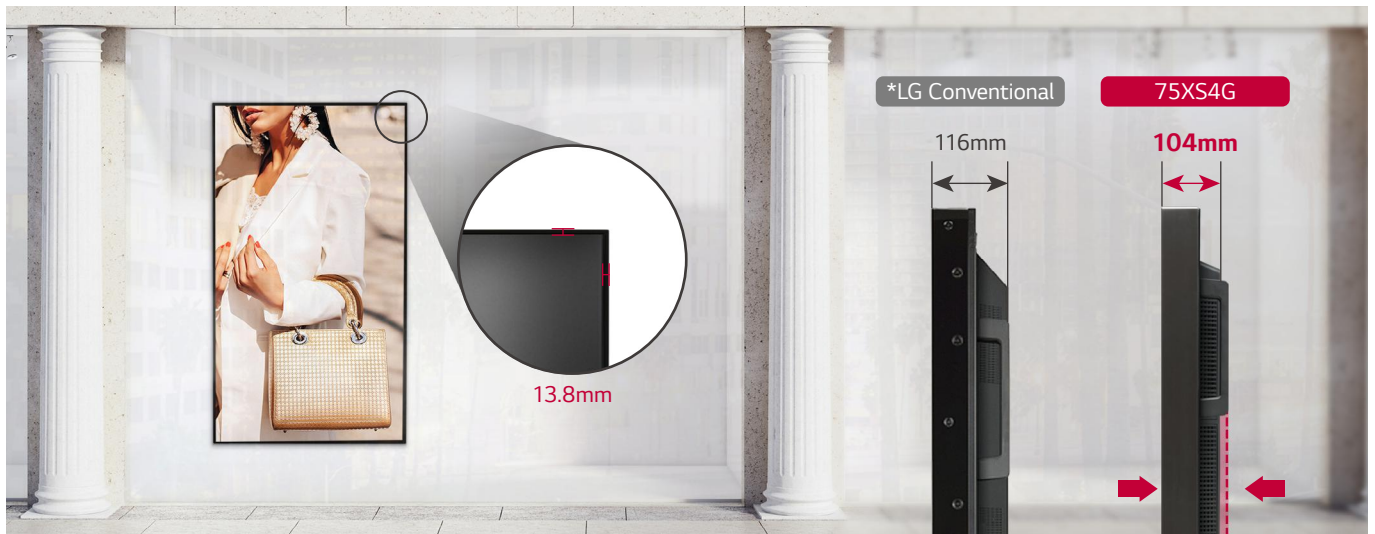

UTILIZE YOUR SPACES IN AUTHENTIC AND EFFICIENT WAYS

Space Blending Slim Design

Given that window-facing displays are usually installed indoors close to the window, 75XS4G's slim design is useful as it can blend naturally inside the store.

* 'LG Conventional' refers to LG 75XS2E