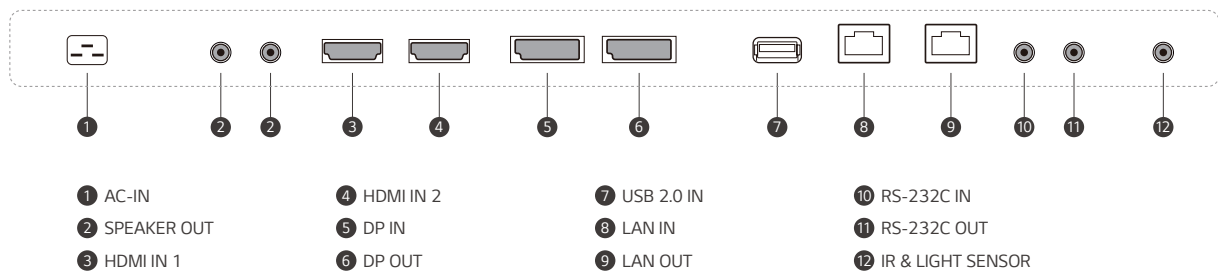

EASY INSTALLATION

Precise Installation Using Leveler Tool

The 75XS4G is equipped with a "Leveler Tool" which shows users how the device is tilt, so the display can be precisely installed.

Alert for Right Direction

The 75XS4G is equipped with a "horizontal sensor", so the display can be installed accurately.

PRODUCT INFORMATION

75XS4G

Panel	Screen Size	75"
	Panel Technology	IPS, M+ (WRGB)
	Native Resolution	UHD (3,840 × 2,160)
	Brightness	4,000 nits (Typ.), 3,200 nits (Min.)
	Contrast Ratio	1,200 : 1 (Typ.)
	Viewing Angle (H × V)	178 × 178
	Operation Hours (Hours/Day)	24/7
	Portrait / Landscape	Yes / Yes
Connectivity	Input	HDMI 2 (HDCP 2.2 / 1.4), DP (HDCP 2.2 / 1.3), USB 2.0 Type A
	Output	DP (Input DP / HDMI), External Speaker Out (L/R, 10 W+10 W)
	External Control	RS232C In (4 pin Phone Jack) / Out, RJ45 (LAN) In / Out, IR In
Mechanical Specification	Bezel Width	13.8 mm (Even Bezel)
	Weight (Head)	39.6 kg
	Packed Weight	50 kg
Feature	Monitor Dimension (W × H × D)	1,679.2 × 957.6 × 104 mm
	Feature	Back Light Sync, Embedded CMS, Temperature Sensor, Auto Brightness Sensor, Built-in Wi-Fi Module, Control Manager
Power	Power Supply	AC 100-240 V-, 50/60 Hz
	Power Type	Built-in Power
	Power Consumption	750 W (Typ.), 790 W (Max.)
	BTU (British Thermal Unit)	2,559 BTU/Hr (Typ.), 2,696 BTU/Hr (Max.)
Certification	Smart Energy Saving	400 W
	Safety	CB / NRTL
	EMC	FCC Class "A" / CE / KC / VCCI
Accessory	ErP	Yes
	Optional	Double-sided Bracket (Landscape & Portrait : WM-B640S)

DIMENSION (unit: mm)

DOUBLE-SIDED BRACKET

CONNECTIVITY

Rear

* Dimensions & Jack Panels may differ from the above image, so please contact LG sales team to verify before ordering.

Download
LG C-Display+
Mobile App
Google Play Store