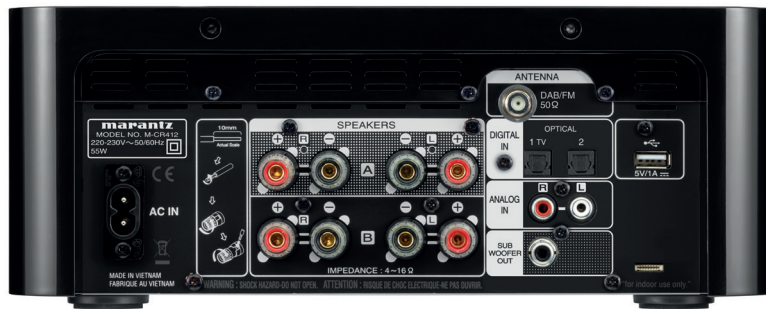

marantz®

MELODY (M-CR412) TRUE HI-FI CD SYSTEM

Design and specifications are subject to change by Marantz without notice.

FEATURES	MELODY (M-CR412)
High quality power output	2x 60 W or 4x 30 W
Bi-Amping / Parallel BTL mode	• / -
CD Compatibility: CD / CD-R/RW / WMA / MP3 / AAC	• / • / • / • / •
Tuner: DAB / DAB+ / FM (RDS)	• / • / •
Rear USB	•
Speaker A / B	• (Individual volume)
Powered multi-room for one extra room	•
Digital Optical in / Analogue in	2 / 1
Analogue out	-
Subwoofer Pre-out	•
Headphone Output	•
High Grade Audio Components	•
Tone Control: Bass / Treble / Balance	• / • / •
Display	FI 2-line
Illuminated front	pure white + off mode
Clock / Sleep Timer	• / •
Programmable Timer: Once / Daily	• / •
SPECIFICATIONS	
AUDIO SECTION	
Power Output (6 ohm, 1kHz)	60 W / 30 W
Number of channels	2 / 4
Freq. Response (Analogue In)	5Hz - 40kHz
Signal to Noise Ratio	90dB
Total Harmonic Distortion	0.1 %
DAB+ SECTION	
Receiving Range (Band III)	•
Signal to Noise Ratio DAB (Mono/Stereo)	95dB
Frequency response DAB	20Hz - 20 kHz
Stereo Separation DAB	90dB
TUNER SECTION FM	
Frequency Range FM	87.5 - 108 MHz
Signal to Noise Ratio (Mono/Stereo) FM	70/70dB
Total Harmonic Distortion (Mono/Stereo) FM	0.3/0.4%

GENERAL			
Available colors			Black / Silver-Gold
Power Consumption			55 W
Standby Consumption			0.3 W
Auto Power off			•
Detachable Power Cable			•
Remote Control			RC015CR
DAB Antenna included			•
Maximum Dimensions (W x D x H)			280 x 303 x 111 mm
Weight			3.4 kg
EAN			
EU	MCR412/N1B	4951035069936	Black
	MCR412/N1SG	4951035069943	Silver-Gold
UK	MCR412/T1B	4951035071106	Black
	MCR412/T1SG	4951035071113	Silver-Gold

Sound United Europe
A Division of D&M Europe B.V.
Beemdstraat 11
5653 MA Eindhoven
The Netherlands

The Bluetooth® word mark and logos are registered trademarks owned by Bluetooth SIG, Inc. and any use of such marks by D&M Holdings Inc. is under license. Other trademarks and trade names are those of their respective owners. Marantz is a trademark or registered trademark of D&M Holdings, Inc.

* All specs can be subject to change.