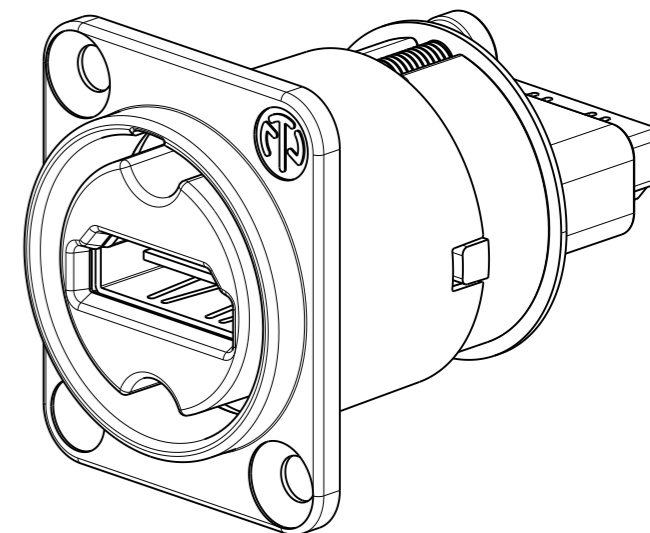

Frontplattenausschnitt (Rückseite)
Panel cut out (rear side)

Sheet Number 1/1	Projection 	Scale 2:1	Format A3	Tolerancing ISO 2768-mK	
44.92 g	109.61 cm ²	9.72 cm ³	Created	14.05.2008	kma
Material	-	Modified	26.05.2021	mmu	
Material addition	-	Approved	28.05.2021	tho	
Description NAHDMI-W			ECN Number	-	
			Status	Released	
NEUTRIK		3D Model ID 30008894	Document ID 20003491	Revision B	