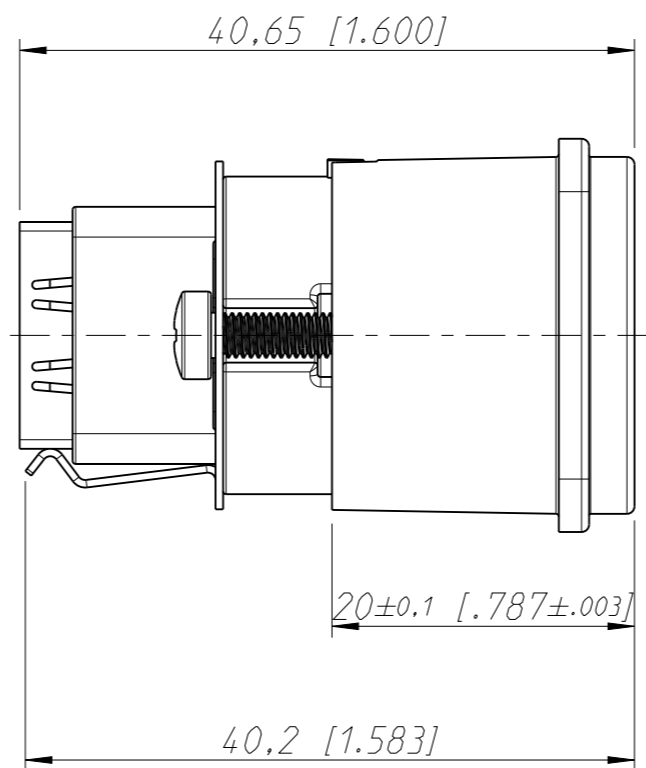

Frontplattenausschnitt (Rückseite)
Panel cut out (rear side)

Sheet Number 1/1	Projection 	Scale 2:1	Format A3	Tolerancing ISO 2768-mK	
44.92 g	109.61 cm ²	9.72 cm ³	Created	14.05.2008	kma
Material	-	Modified	26.05.2021	mmu	
Material addition	-	Approved	28.05.2021	tho	
Description NAHDMI-W			ECN Number	-	
			Status	Released	
NEUTRIK		3D Model ID 30008894	Document ID 20003491	Revision B	