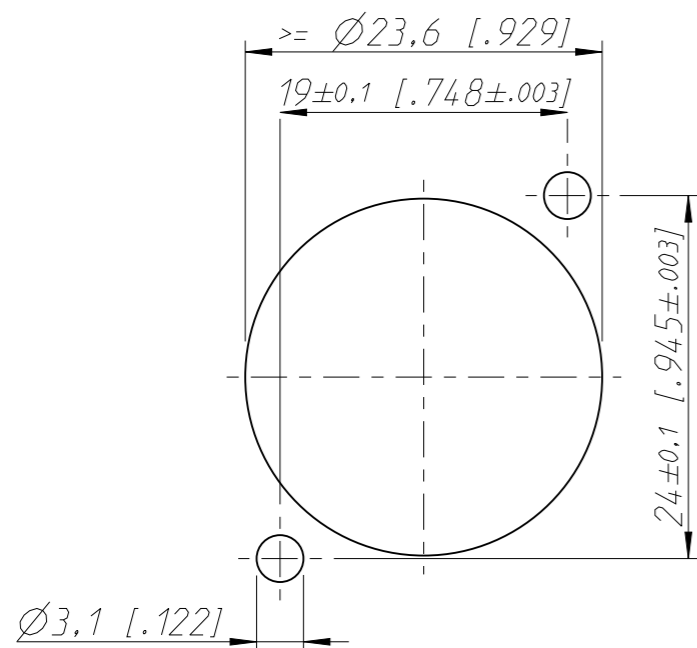

Frontplattenausschnitt (Rückseite)
Panel cut out (rear side)

Sheet Number 1/1	Projection 	Scale 2:1	Format A3	Tolerancing ISO 2768-mK	
44.92 g	109.61 cm ²	9.72 cm ³	Created	14.05.2008	kma
Material	-	Modified	26.05.2021	mmu	
Material addition	-	Approved	28.05.2021	tho	
Description NAHDMI-W			ECN Number	-	
			Status	Released	
NEUTRIK		3D Model ID 30008894	Document ID 20003491	Revision B	