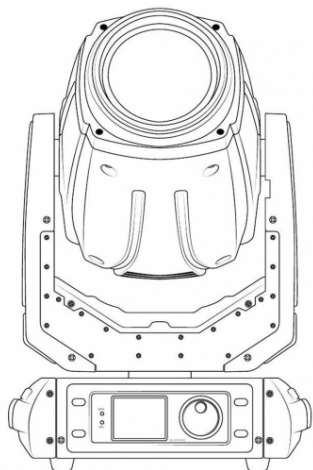

Visit product page

FOS WHITE KIT 12R

L005163

Replacement white plastics and metal parts for 12R white housing.

www.fos-lighting.eu