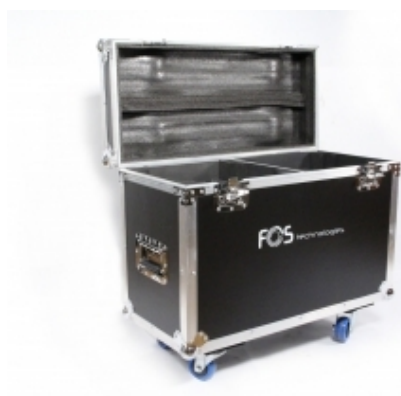

Visit product page

FOS DOUBLE CASE 7R

L004177

Double case with wheels for 2 pcs 7R Hybrid

TECHNICAL DETAILS

Dimensions & Weight

Dimensions: 734 x 556 x 335 (W x H x D without the wheels)

Weight: 22 Kg.

PHOTOS