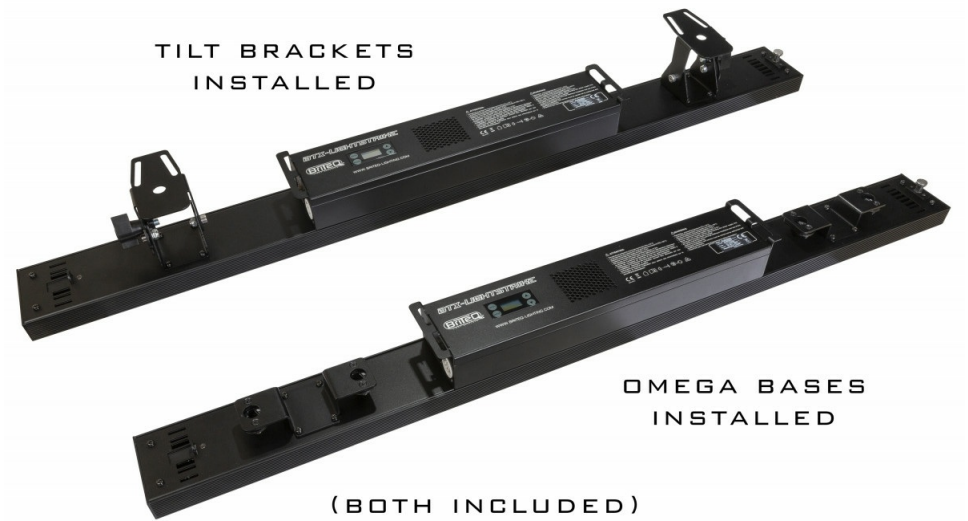

TECHNICAL SPECIFICATIONS

General : Dimensions (cm)	100 x 8.4 x 11.1
General : Weight (kg)	5.5
General : Powerinput	AC 100 - 240V, 50/60Hz
General : Energy Label	No
General : Power consumption W	350
General : Color	black
General : Display	OLED
General : Fixation	optional omega bracket
General : IP rating	indoor
Control : Modes	DMX
Control : Protocol	Art-Net, sACN, DMX, RDM
Control : programmable	No
Control : upgradable software	Yes
Control : minimum DMX channels	6
Control : maximum DMX channels	113
Light : lamp socket	No
Light : lamp	LED
Light : colors	RGBW
Light : mix colors	Yes
Light : min. beam angle (°)	116
Light : max. beam angle (°)	116
Light : max. refresh rate (kHz)	12
Connections : input	3 pin XLR, artnet, RJ45, rdm, PowerCon® or compatible
Connections : output	3 pin XLR, artnet, RJ45, rdm, PowerCon® or compatible
Brand	BRITEQ
EANCode	5420025647182