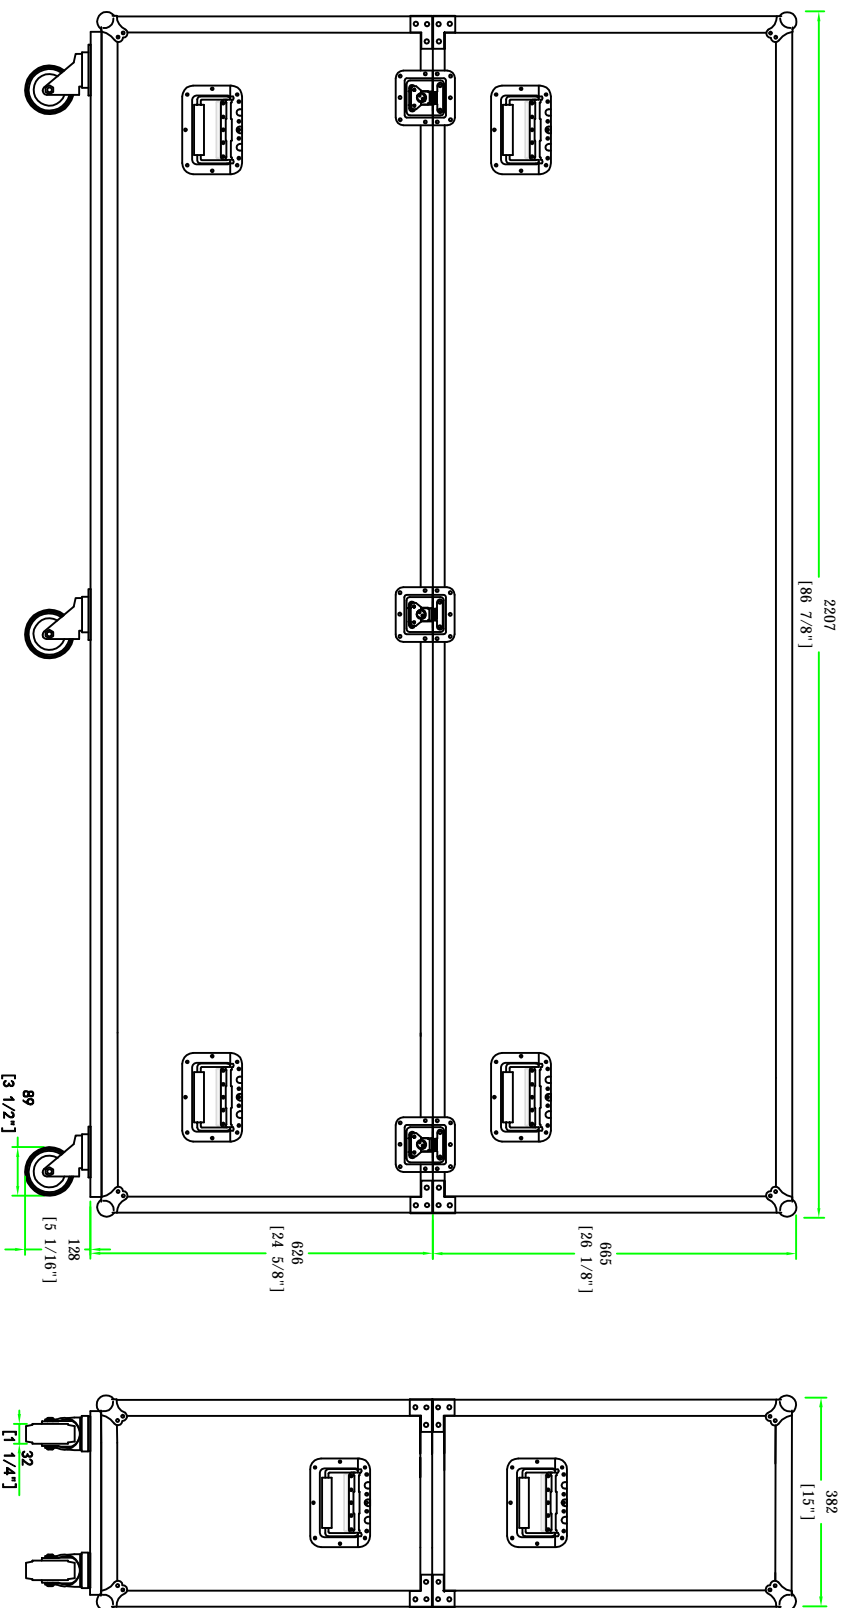

RRPLASMA75/86C

FRONT VIEW
BACK VIEW

LEFT VIEW
RIGHT VIEW

Case w/ 6 casters

		SKU: RRPLASMA75/86C UPC: NA APPROVAL SIGNATURE: _____ DATE: _____	
DRAWING DATE: 04 / 12 / 2022 SCALE: 1 : 13 DRAWING NUMBER: 1 / 3 REVISION: NA		BY: _____ ROAD READY CASES	

RRPLASMA75/86C

A - A VIEW

TOP VIEW OF COVER

B - B VIEW

SKU: RRPLASMA75/86C

UPC: NA

BY: ROAD READY CASES

APPROVAL SIGNATURE:

DATE:

DRAWING DATE:

04 / 12 / 2022

SCALE:

1 : 13

DRAWING NUMBER:

2 / 3

REVISION: