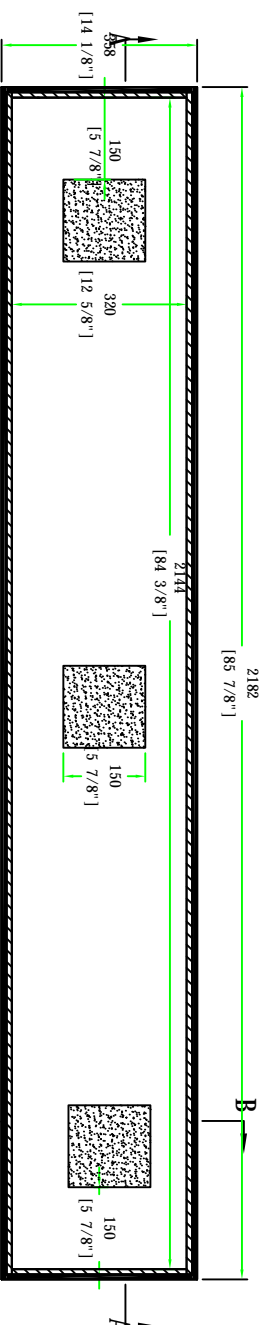

RRPLASMA75/86C

FRONT VIEW
BACK VIEW

LEFT VIEW
RIGHT VIEW

Case w/ 6 casters

		SKU: RRPLASMA75/86C UPC: NA APPROVAL SIGNATURE: _____ DATE: _____	
DRAWING DATE: 04 / 12 / 2022 SCALE: 1 : 13 DRAWING NUMBER: 1 / 3 REVISION: NA		BY: _____ ROAD READY CASES	

RRPLASMA75/86C

A - A VIEW

TOP VIEW OF COVER

B - B VIEW

SKU: RRPLASMA75/86C

UPC: NA

BY: ROAD READY CASES

APPROVAL SIGNATURE:

DATE:

DRAWING DATE:

04 / 12 / 2022

SCALE:

1 : 13

DRAWING NUMBER:

2 / 3

REVISION:

DRAWING NUMBER: 3/3

REVISION: NA

ROAD READY CASES