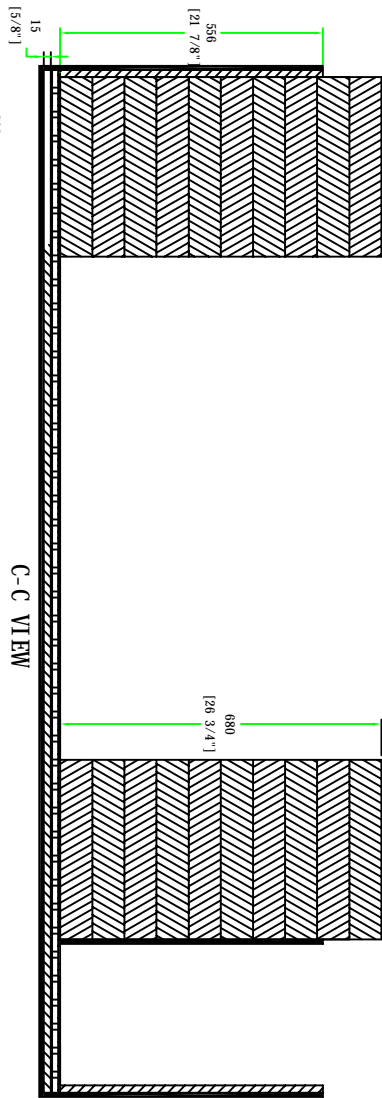

RRPLASMA75/86C

15mm hard foam (x 6pcs)
10mm hard foam (x 2pcs)

BY: _____

IPC: NA

DATE: _____

PRINTING DATE: 04 / 12 / 2022

SCALE: 1:15

DRAWING NUMBER: 3/3

REVISION: NA

ROAD READY CASES