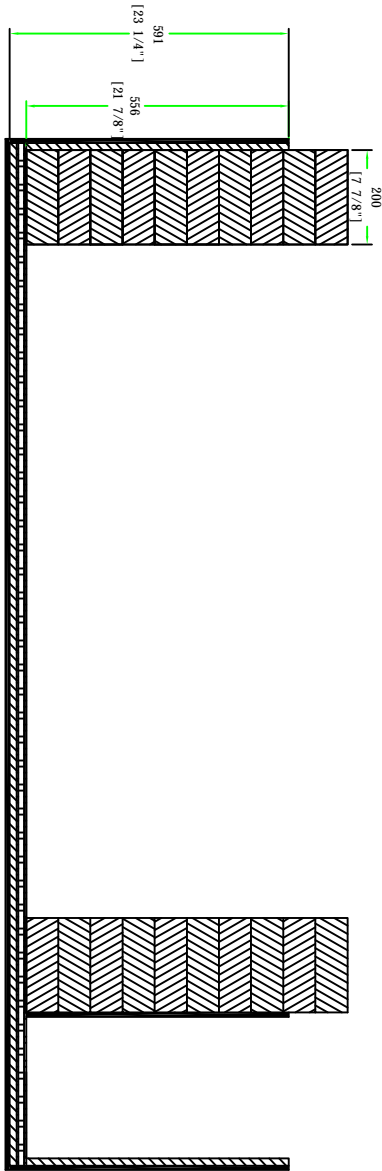

RRPLASMA75/86C

15mm hard foam (x 6pcs)
10mm hard foam (x 2pcs)

BY: _____

IPC: NA

DATE: _____

PRINTING DATE: 04 / 12 / 2022

SCALE: 1:15

DRAWING NUMBER: 3/3

REVISION: NA

ROAD READY CASES