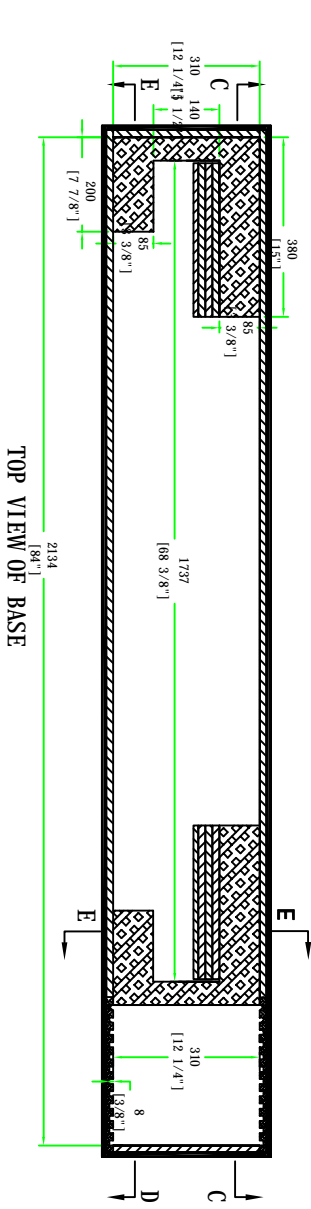

RRPLASMA75/86C

15mm hard foam (x 6pcs)
10mm hard foam (x 2pcs)

BY: _____

IPC: NA

DATE: _____

PRINTING DATE: 04 / 12 / 2022

SCALE: 1:15

DRAWING NUMBER: 3/3

REVISION: NA

ROAD READY CASES