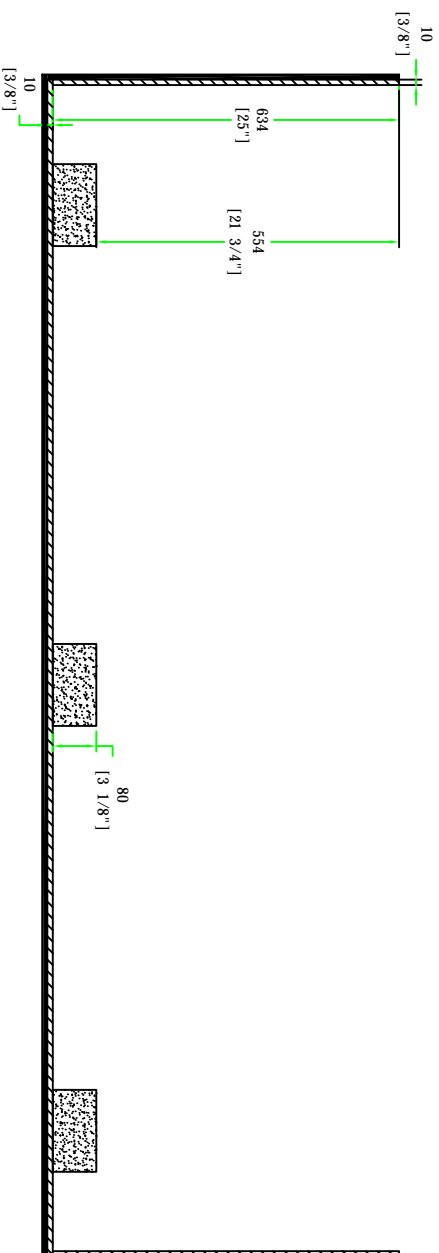

RRPLASMA75/86C

FRONT VIEW
BACK VIEW

LEFT VIEW
RIGHT VIEW

Case w/ 6 casters

		SKU: RRPLASMA75/86C UPC: NA APPROVAL SIGNATURE: _____ DATE: _____	
DRAWING DATE: 04 / 12 / 2022 SCALE: 1 : 13 DRAWING NUMBER: 1 / 3 REVISION: NA		BY: _____ ROAD READY CASES	

RRPLASMA75/86C

A - A VIEW

TOP VIEW OF COVER

B - B VIEW

SKU: RRPLASMA75/86C

UPC: NA

BY: ROAD READY CASES

APPROVAL SIGNATURE:

DATE:

DRAWING DATE:

04 / 12 / 2022

SCALE:

1 : 13

DRAWING NUMBER:

2 / 3

REVISION: