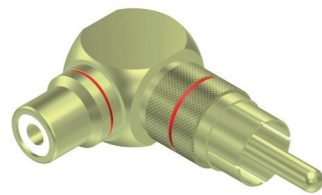

VC215
RCA / CINCH MALE TO RCA / CINCH FEMALE 90° ANGLED

Code	Msp	Packaging
VC215	50	Plastic bag
VC215-P	-	25 pack

SAME CONNECTIVITY

Adapter only available in Procab Basic series.