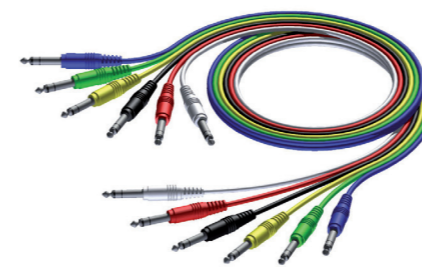

CAB792

CONNECTORS

6.3 mm Jack male stereo to
6.3 mm Jack male stereo
Cable set in 6 colors

CABLE TYPE

MC305

Code	Length	Msp	Packaging
CAB792/0.6	0.6 m	50	Hanger
CAB792/0.9	0.9 m	50	Hanger

SAME CONNECTIVITY

Reference series
REF792

Classic series
CLA792