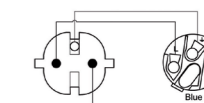

SAME CONNECTIVITY

Basic series
CAB442 (see page 35)