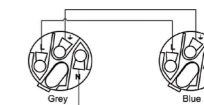

SAME CONNECTIVITY

Cable only available in Procab Basic series.