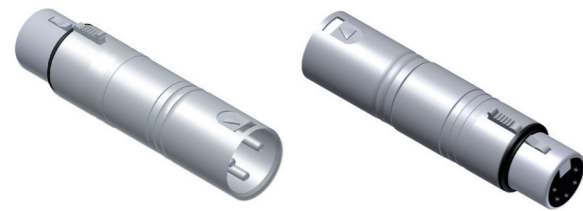

SAME CONNECTIVITY

Adapter only available in Procab Basic series.

VC150
XLR MALE 3-PIN STEREO TO XLR FEMALE 5-PIN DMX

Code	Msp	Packaging
VC150	25	Plastic bag
VC150-P	-	25 pack

SAME CONNECTIVITY

Adapter only available in Procab Basic series.