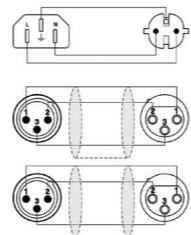

SAME CONNECTIVITY

Cable only available in Procab Basic series.