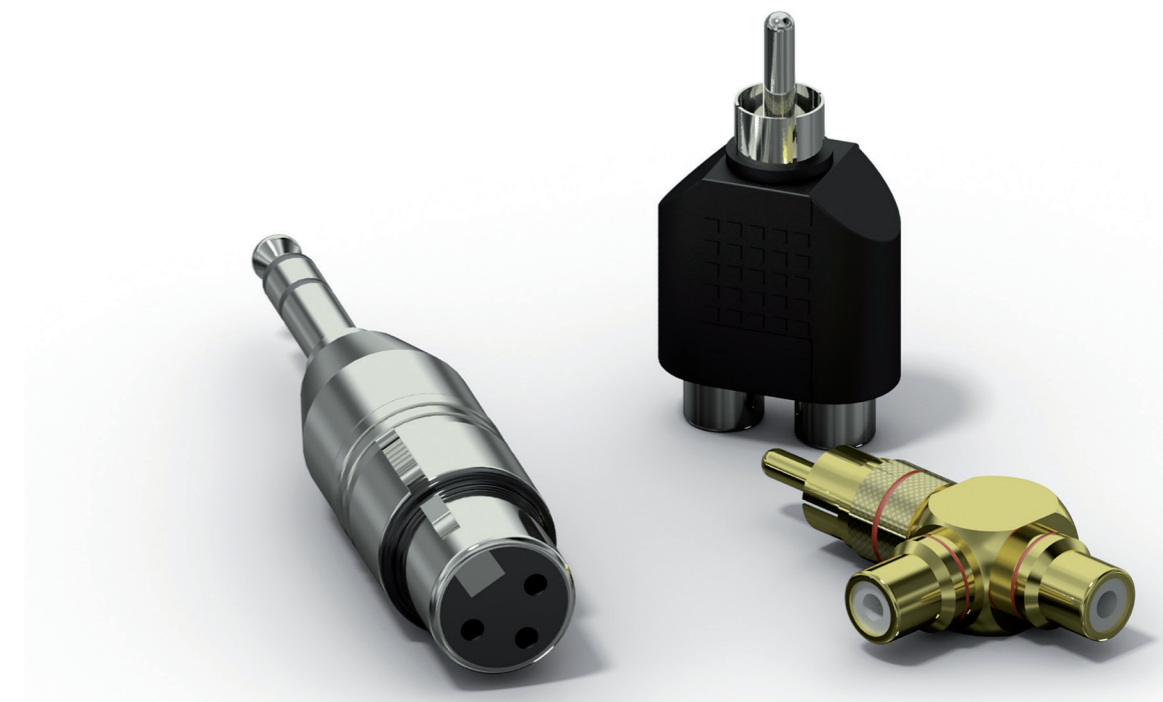

BSV100

CONNECTORS

HDMI A to HDMI A

High speed HDMI with Ethernet Channel

CABLE TYPE

BDD100

Code	Length	Msp	Packaging
BSV100/1	1 m	40	Hanger
BSV100/2	2 m	40	Hanger
BSV100/3	3 m	40	Hanger

AWG : 30

SAME CONNECTIVITY

Reference series
CDV100

Classic series
CLV100

- > Ethernet return channel
- > Triple shielding
- > Oxygen free copper conductors
- > Resolutions of up to 1080p

BSV103

CONNECTORS

Single locking HDMI A to HDMI A

High speed HDMI with Ethernet Channel

CABLE TYPE

BDD100

Code	Length	Msp	Packaging
BSV103/1	1 m	40	Hanger
BSV103/2	2 m	40	Hanger
BSV103/3	3 m	40	Hanger

AWG : 30

SAME CONNECTIVITY

Cable only available in Procab Basic series.

- > Ethernet return channel
- > Triple shielding
- > Oxygen free copper conductors
- > Resolutions of up to 1080p

BSV101

CONNECTORS

Swivel connected HDMI A to HDMI A

CABLE TYPE

BDD100

Code	Length	Msp	Packaging
BSV101/1	1 m	50	Hanger
BSV101/2	2 m	40	Hanger
BSV101/3	3 m	30	Hanger

AWG : 30

SAME CONNECTIVITY

Cable only available in Procab Basic series.

- > Triple shielding
- > Oxygen free copper conductors
- > Resolutions of up to 1080p

BSV104

CONNECTORS

Double locking HDMI A to HDMI A

High speed HDMI with Ethernet Channel

Code	Length	Msp	Packaging
BSV104/1	1 m	40	Hanger
BSV104/2	2 m	40	Hanger
BSV104/3	3 m	40	Hanger

AWG : 30

SAME CONNECTIVITY

Cable only available in Procab Basic series.

- > Ethernet return channel
- > Triple shielding
- > Oxygen free copper conductors
- > Resolutions of up to 1080p

BSV102

CONNECTORS

Flat cable HDMI A to HDMI A

Code	Length	Msp	Packaging
BSV102/1	1 m	40	Hanger
BSV102/2	2 m	40	Hanger
BSV102/3	3 m	40	Hanger

AWG : 30

SAME CONNECTIVITY

Cable only available in Procab Basic series.

- > Triple shielding
- > Oxygen free copper conductors
- > Resolutions of up to 1080p

CAM400

CONNECTORS

Midi male to Midi male

Code	Length	Msp	Packaging
CAM400/0.5	0.5 m	50	Hanger
CAM400/1	1 m	20	Hanger
CAM400/1.5	1.5 m	50	Hanger
CAM400/3	3 m	30	Hanger
CAM400/5	5 m	30	Hanger
CAM400/10	10 m	40	Hanger

SAME CONNECTIVITY

Reference series
CXM400

Classic series
CLD400

Adapters