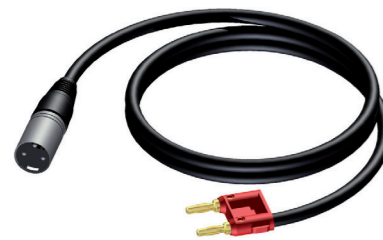

Audio cables

CAB301

CONNECTORS

Speaker male to Banana

Speaker cable 2 x 1.5 mm²

CABLE TYPE

LS15

Code	Length	Msp	Packaging
CAB301/1.5	1.5 m	25	Hanger

SAME CONNECTIVITY

Cable only available in Procab Basic series.

CAB304

CONNECTORS

XLR male to Banana

Speaker cable 2 x 1.5 mm²

CABLE TYPE

LS15