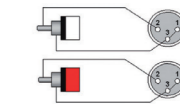

SAME CONNECTIVITY

Reference series
REF705

Classic series
CLA705