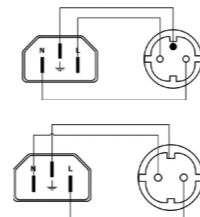

SAME CONNECTIVITY

Cable only available in Procab Basic series.