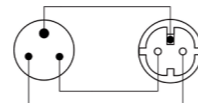

SAME CONNECTIVITY

Cable only available in Procab Basic series.