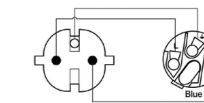

Code	Length	Msp	Packaging
CAB442/1.5	1.5 m	20	Hanger
CAB442/3	3 m	15	Hanger
CAB442/5	5 m	15	Hanger

SAME CONNECTIVITY

Basic series
CAB432 (see page 35)

CAB444

CONNECTORS

Euro power male to Blue powercon

Neutrik NAC3FCA connector