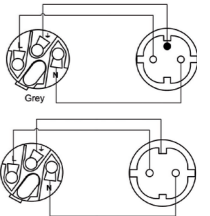

SAME CONNECTIVITY

Cable only available in Procab Basic series.