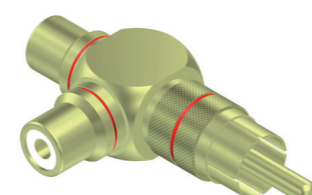

VC220
RCA / CINCH MALE TO 2 X RCA FEMALE STRAIGHT & 90° ANGLED

Code	Msp	Packaging
VC220	50	Plastic bag
VC220-P	-	25 pack

SAME CONNECTIVITY

Adapter only available in Procab Basic series.