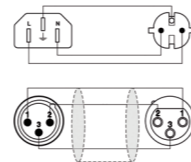

SAME CONNECTIVITY

Cable only available in Procab Basic series.