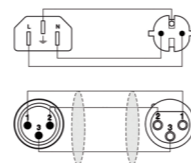

SAME CONNECTIVITY

Reference series
REF400