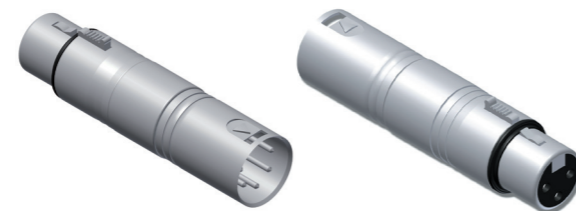

VC155
XLR FEMALE 3-PIN STEREO TO XLR MALE 5-PIN DMX