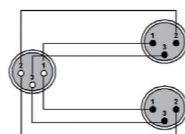

SAME CONNECTIVITY

Reference series
REF735

Classic series
CLA735