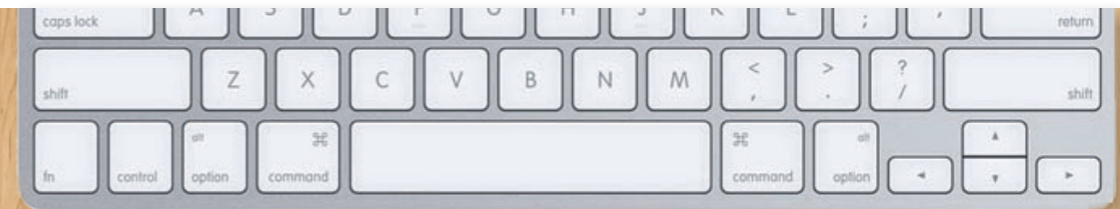

Procab merchandising

Discover the full Procab merchandising range on
www.procab.be/merchandising