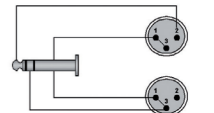

SAME CONNECTIVITY

Cable only available in Procab Basic series.