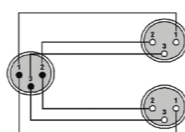

SAME CONNECTIVITY

Reference series
REF736

Classic series
CLA736