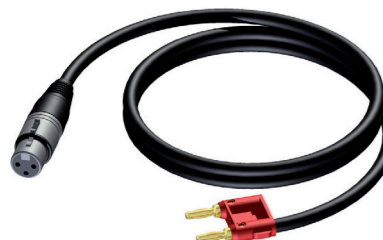

CAB305

CONNECTORS

XLR female to Banana

Speaker cable 2 x 1.5 mm²

CABLE TYPE

LS15

Code	Length	Msp	Packaging
CAB305/1.5	1.5 m	25	Hanger

SAME CONNECTIVITY

Cable only available in Procab Basic series.