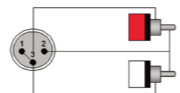

SAME CONNECTIVITY

Reference series
REF703

Classic series
CLA703