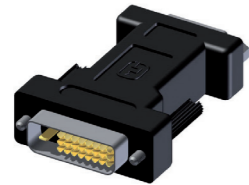

VA310
DVI MALE TO SVGA FEMALE

Code	Msp	Packaging
VA310	20	Plastic bag

SAME CONNECTIVITY

Adapter only available in Procab Basic series.