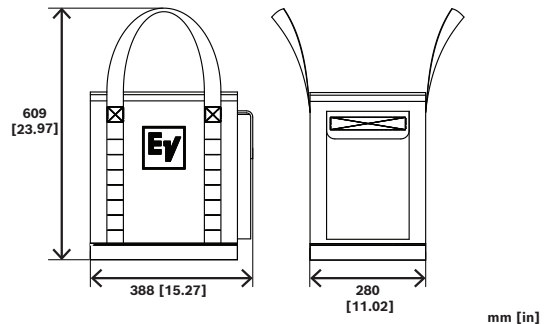

EVERSE8-TOTE Padded tote bag for EVERSE 8

- Convenient and spacious tote bag designed to carry your EVERSE8 and accessories.
- Divider and separate pockets provide enough room to carry the EVERSE8-TRAY mounting tray, a wireless microphone receiver, microphone and necessary cables.
- Protection of EVERSE8 speaker during transport.

Parts included

Quantity	Component
1	Tote bag

Technical specifications

Material	Nylon
Color	Black
Maximum load (kg)	12 kg
Maximum load (lb)	26.45 lb
Weight (kg)	1.15 kg
Weight (lb)	2.50 lb
Shipping weight (kg)	1.45 kg
Shipping weight (lb)	3.20 lb
Dimension (H x W x D) (mm)	89 mm x 355 mm x 510 mm
Dimension (H x W x D) (in)	3.5 in. x 14 in. x 20 in.

Dimensions

Ordering information

EVERSE8-TOTE Padded tote bag for EVERSE 8
Accessory carry bag, black
Order number **EVERSE8-TOTE | F.01U.399.473**

Represented by:

Germany:
Bosch Sicherheitssysteme GmbH
Robert-Bosch-Ring 5
85630 Grasbrunn
Germany
www.electrovoice.com