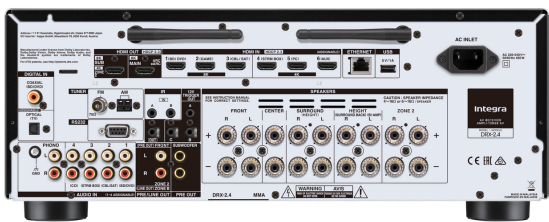

A/V RECEIVERS

DRX-2.4

7.2 Channel Network A/V Receiver
135 watts per channel