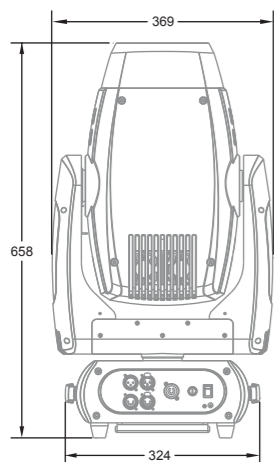

Gobos

- _ Outside \varnothing 27mm, inside \varnothing 22mm
- _ 7+ open custom interchangeable position for rotating gobo wheel
- _ 7+open fixed gobos
- _ Real indexable and gobo shaking
- _ Distinctive gobo animation effect

Color Wheel

Rotating Gobo Wheel

Static Gobo Wheel

Beam Angle: 5° - 50°

Diameter(m)	\varnothing 0.28	\varnothing 0.55	\varnothing 0.83	\varnothing 1.1
Intensity LUX	110000	27800	11600	6950
	5030	1490	700	622

Dimension (mm)

- kg 25kgs
- 770x480x360mm
- 2/2pcs 40kgs