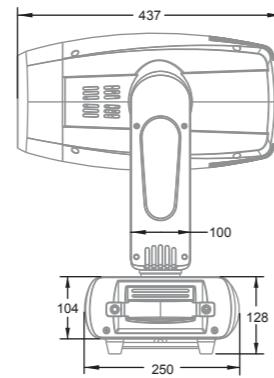

Gobos

- _ Outside \varnothing 27mm, inside \varnothing 22mm
- _ 7+ open custom interchangeable position for rotating gobo wheel
- _ 7+open fixed gobos
- _ Real indexable and gobo shaking
- _ Distinctive gobo animation effect

Display

- _ 2.4inch super nice LCD display with friendly English/ Chinese/French/Spanish menu
- _ Auto lock
- _ Flip
- _ Back-up communicating IC

Power

- _ Max power consumption: 590W
- _ Powercon in , 3+5 pins DMX
- _ Power supply: Electronic auto-ranging
- _ Input voltage range: 100–240V, 50-60Hz

Color Wheel

Rotating Gobo Wheel

Static Gobo Wheel

Beam Angle: 5° - 50°

Diameter(m)	\varnothing 0.28	\varnothing 0.55	\varnothing 0.83	\varnothing 1.1
Intensity LUX	110000	27800	11600	6950
	5030	1490	700	622

Dimension (mm)

- kg 25kgs
- 770x480x360mm
- 2/2pcs 40kgs