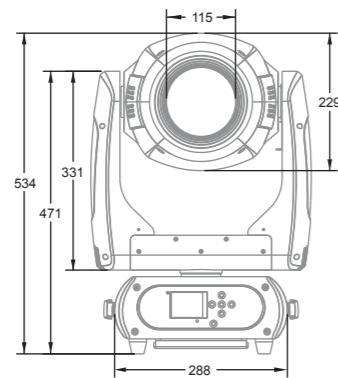

Gobos

- _ Outside \varnothing 27mm, inside \varnothing 22mm
- _ 7+ open custom interchangeable position for rotating gobo wheel
- _ 7+open fixed gobos
- _ Real indexable and gobo shaking
- _ Distinctive gobo animation effect

Color Wheel

Rotating Gobo Wheel

Static Gobo Wheel

Beam Angle: 5° - 50°

Diameter(m)	\varnothing 0.28	\varnothing 0.55	\varnothing 0.83	\varnothing 1.1
Intensity LUX	110000	27800	11600	6950
	5030	1490	700	622

Dimension (mm)

- kg 25kgs
- 770x480x360mm
- 2/2pcs 40kgs