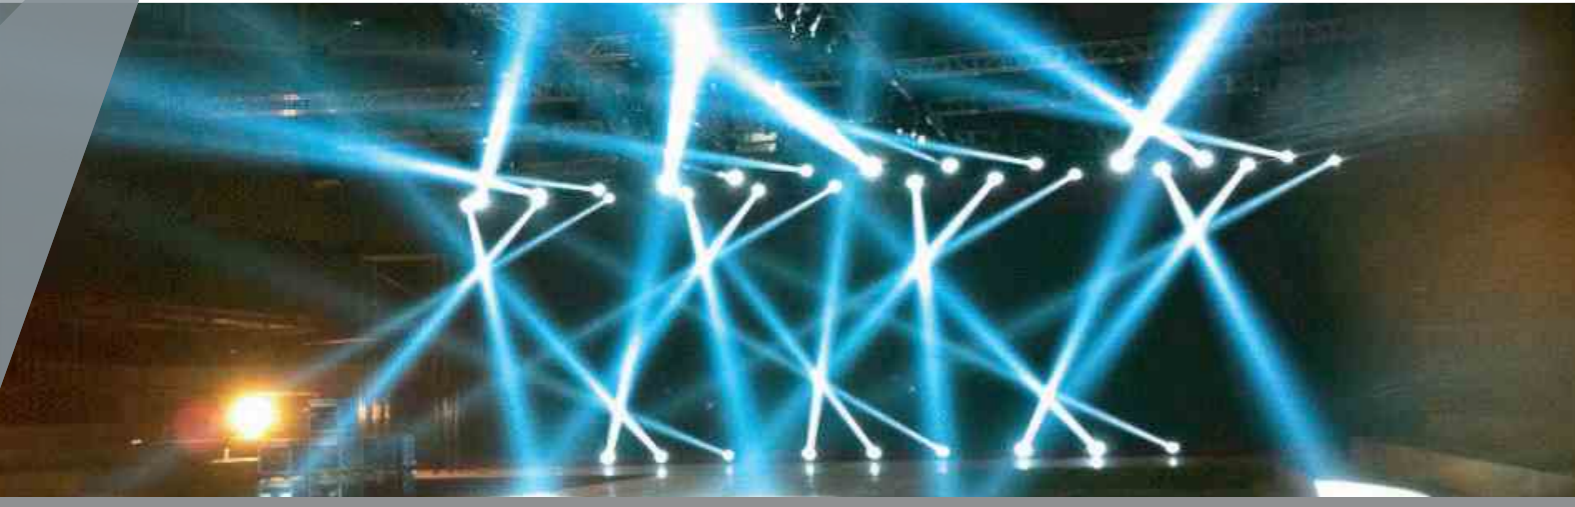

ORION LED

BEAM / SPOT / WASH – 3in1

SPECIFICATION:

Source

- _ Light source: Advanced 420w white led
- _ Led life: 20.000 hours
- _ Luminous Flux: 20050lumen, 110000lux@2.5m
- _ Control: Remote on/off via DMX
- _ Ballast: switching mode power supply