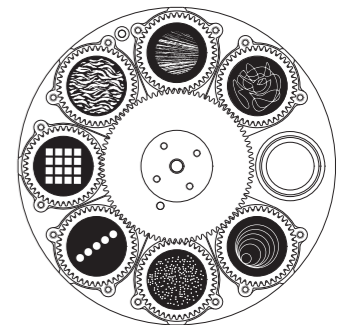

Features

- _ DMX channels: 28/29/19/21
- _ Linear CMY+CTO
- _ Color wheel: 8+1 colors
- _ Fixed gobo wheel:7+1 gobos
- _ Rotating gobo wheel: 7+1 gobos
- _ Motorized auto focus
- _ Full range 0-100% dimmer
- _ Various strobe
- _ Rotating 3 facets prism
- _ Frost
- _ Fast speed iris
- _ Beam from 5° to 50°
- _ RDM function to change DMX address, display flip, X/Y Reverse and so on
- _ Software upgrade via DMX
- _ Hibernation when lost DMX for preset time
- _ Indicate temperature info of base, arm and lamp
- _ Fan speed auto change according to temperature

Display

- _ 2.4inch super nice LCD display with friendly English/ Chinese/French/Spanish menu
- _ Auto lock
- _ Flip
- _ Back-up communicating IC

Power

- _ Max power consumption: 590W
- _ Powercon in , 3+5 pins DMX
- _ Power supply: Electronic auto-ranging
- _ Input voltage range: 100–240V, 50-60Hz

Color Wheel

Rotating Gobo Wheel

Static Gobo Wheel

Beam Angle: 5° - 50°

Diameter(m)	\varnothing 0.28	\varnothing 0.55	\varnothing 0.83	\varnothing 1.1
Intensity LUX	110000	27800	11600	6950
	5030	1490	700	622