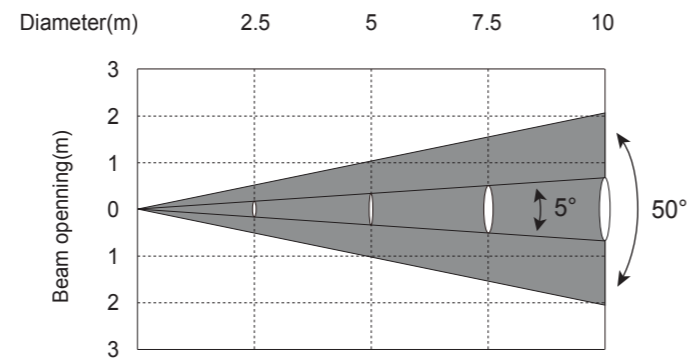

Optical System

- _ Beam angle: 5° to 50°

X/Y

- _ Pan: 630° (4.4 sec) or 540°(3.9 sec),
- _ Tilt: 233° (2.3 sec)
- _ 16-bit resolution
- _ Auto repositioning

Colors

- _ Linear CMY+CTO
- _ 8+open, interchangeable, indexable and bidirectional rainbow effect
- _ Color bounce

Color Wheel

Rotating Gobo Wheel

Static Gobo Wheel

Beam Angle: 5° - 50°

Diameter(m)	\varnothing 0.28	\varnothing 0.55	\varnothing 0.83	\varnothing 1.1
Intensity LUX	110000	27800	11600	6950
	5030	1490	700	622