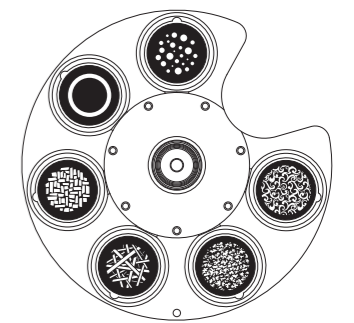

Optical System

- _ Beam angle: 5° to 50°

X/Y

- _ Pan: 630° (4.4 sec) or 540°(3.9 sec),
- _ Tilt: 233° (2.3 sec)
- _ 16-bit resolution
- _ Auto repositioning

Colors

- _ Linear CMY+CTO
- _ 8+open, interchangeable, indexable and bidirectional rainbow effect
- _ Color bounce

Features

- _ DMX channels: 28/29/19/21
- _ Linear CMY+CTO
- _ Color wheel: 8+1 colors
- _ Fixed gobo wheel:7+1 gobos
- _ Rotating gobo wheel: 7+1 gobos
- _ Motorized auto focus
- _ Full range 0-100% dimmer
- _ Various strobe
- _ Rotating 3 facets prism
- _ Frost
- _ Fast speed iris
- _ Beam from 5° to 50°
- _ RDM function to change DMX address, display flip, X/Y Reverse and so on
- _ Software upgrade via DMX
- _ Hibernation when lost DMX for preset time
- _ Indicate temperature info of base, arm and lamp
- _ Fan speed auto change according to temperature

Display

- _ 2.4inch super nice LCD display with friendly English/ Chinese/French/Spanish menu
- _ Auto lock
- _ Flip
- _ Back-up communicating IC

Power

- _ Max power consumption: 590W
- _ Powercon in , 3+5 pins DMX
- _ Power supply: Electronic auto-ranging
- _ Input voltage range: 100–240V, 50-60Hz

Color Wheel

Rotating Gobo Wheel

Static Gobo Wheel

Beam Angle: 5° - 50°

Diameter(m)	\varnothing 0.28	\varnothing 0.55	\varnothing 0.83	\varnothing 1.1
Intensity LUX	110000	27800	11600	6950
	5030	1490	700	622