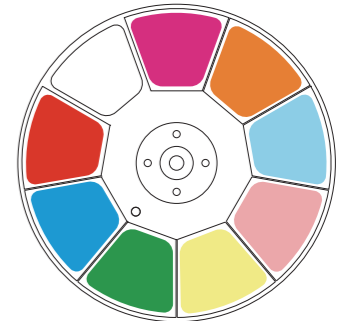

ORION LED

BEAM / SPOT / WASH – 3in1

SPECIFICATION:

Source

- _ Light source: Advanced 420w white led
- _ Led life: 20.000 hours
- _ Luminous Flux: 20050lumen, 110000lux@2.5m
- _ Control: Remote on/off via DMX
- _ Ballast: switching mode power supply

Optical System

- _ Beam angle: 5° to 50°

X/Y

- _ Pan: 630° (4.4 sec) or 540°(3.9 sec),
- _ Tilt: 233° (2.3 sec)
- _ 16-bit resolution
- _ Auto repositioning

Colors

- _ Linear CMY+CTO
- _ 8+open, interchangeable, indexable and bidirectional rainbow effect
- _ Color bounce

Features

- _ DMX channels: 28/29/19/21
- _ Linear CMY+CTO
- _ Color wheel: 8+1 colors
- _ Fixed gobo wheel:7+1 gobos
- _ Rotating gobo wheel: 7+1 gobos
- _ Motorized auto focus
- _ Full range 0-100% dimmer
- _ Various strobe
- _ Rotating 3 facets prism
- _ Frost
- _ Fast speed iris
- _ Beam from 5° to 50°
- _ RDM function to change DMX address, display flip, X/Y Reverse and so on
- _ Software upgrade via DMX
- _ Hibernation when lost DMX for preset time
- _ Indicate temperature info of base, arm and lamp
- _ Fan speed auto change according to temperature

Color Wheel

Rotating Gobo Wheel

Static Gobo Wheel

Beam Angle: 5° - 50°

Diameter(m)	\varnothing 0.28	\varnothing 0.55	\varnothing 0.83	\varnothing 1.1
Intensity LUX	110000	27800	11600	6950
	5030	1490	700	622