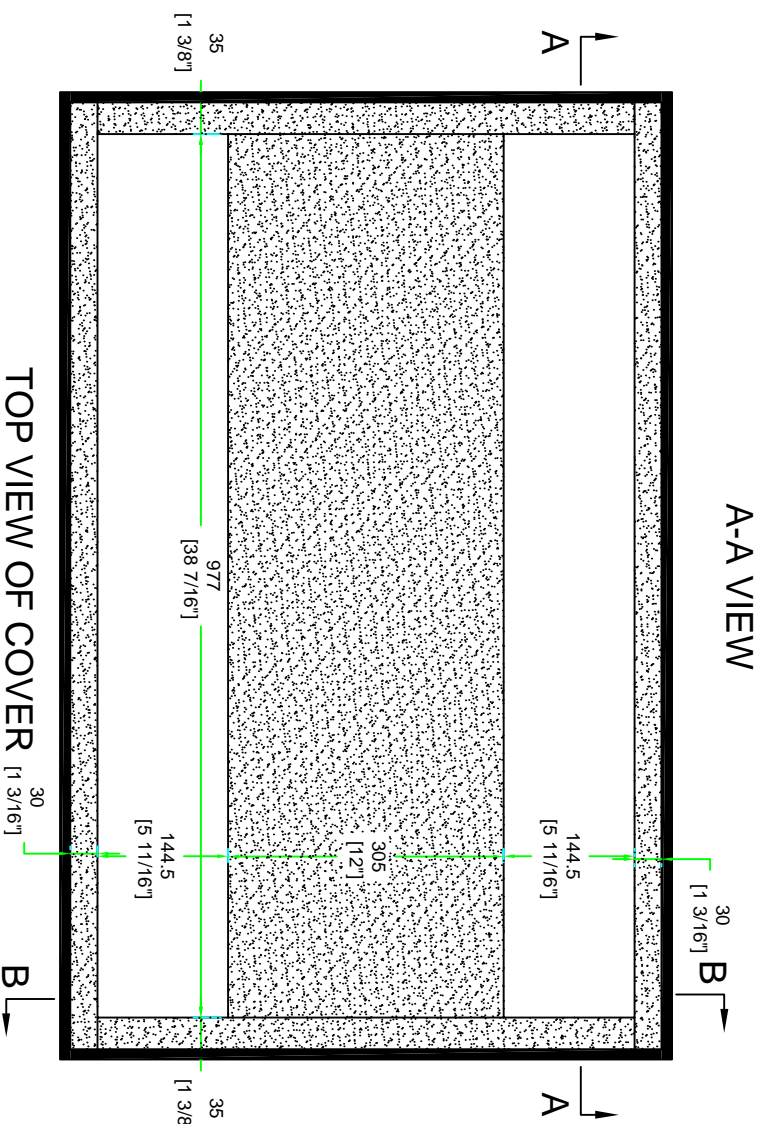

lined w/ carpet on ceiling and
soft foam on sides

SKU: RRDJCDJ3000W	BY:		
UPC: NA	ROAD READY CASES		
APPROVAL SIGNATURE:	DATE:		
DRAWING DATE: 11 / 15 / 2019	SCALE: 1-10	DRAWING NUMBER: 2/3	REVISION: NA

DATE:

ROAD READY CASES

DRAWING DATE: 11 / 15 / 2019

SCALE: 1:10

DRAWING NUMBER: 3/3

REVISION: NA