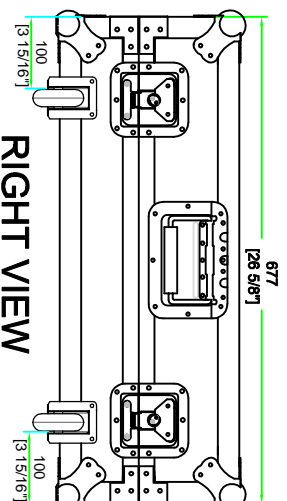

LEFT VIEW

RIGHT VIEW