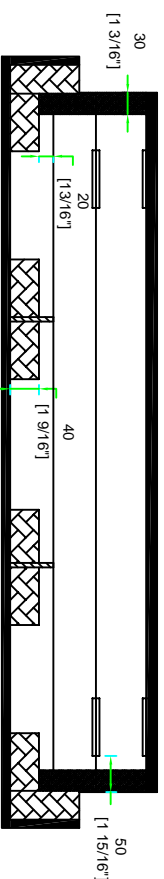

RRDJCDJ3000W

FRONT VIEW

LEFT VIEW

BACK VIEW

RIGHT VIEW

TOP VIEW

BY: **ROAD READY CASES**

DATE: _____

SKU: RRDJCDJ3000W

UPC: NA

APPROVAL SIGNATURE: _____

DRAWING DATE: 11 / 15 / 2019

SCALE: 1:10

DRAWING NUMBER: 1/3

REVISION: NA

RRDJCDJ3000W

RRDJCDJ3000W

C-C VIEW

D-D VIEW

TOP VIEW OF BASE

F-F VIEW

SKU: RRDJCDJ3000W / B'Y:

UPC: NA

APPROVAL SIGNATURE:

DATE:

ROAD READY CASES

DRAWING DATE: 11 / 15 / 2019

SCALE: 1:10

DRAWING NUMBER: 3/3

REVISION: NA