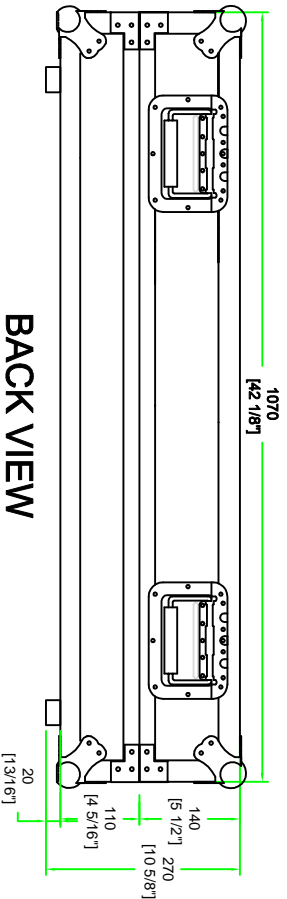

RRDJCDJ3000W

FRONT VIEW

LEFT VIEW

BACK VIEW

RIGHT VIEW

TOP VIEW

BY: **ROAD READY CASES**

DATE: _____

SKU: RRDJCDJ3000W

UPC: NA

APPROVAL SIGNATURE: _____

DRAWING DATE: 11 / 15 / 2019

SCALE: 1:10

DRAWING NUMBER: 1/3

REVISION: NA

RRDJCDJ3000W

RRDJCDJ3000W

C-C VIEW

D-D VIEW

TOP VIEW OF BASE

F-F VIEW

SKU: RRDJCDJ3000W / B'Y:

UPC: NA

APPROVAL SIGNATURE:

DATE:

ROAD READY CASES

DRAWING DATE: 11 / 15 / 2019

SCALE: 1:10

DRAWING NUMBER: 3/3

REVISION: NA