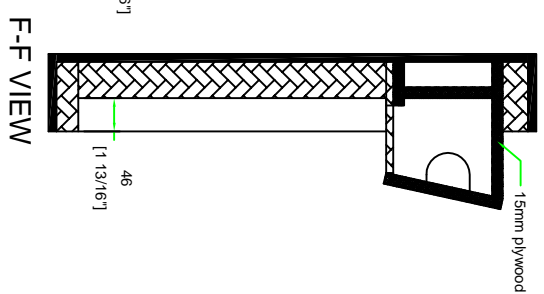

RRDJCDJ3000W

C-C VIEW

D-D VIEW

TOP VIEW OF BASE

F-F VIEW

SKU: RRDJCDJ3000W / B'Y:

UPC: NA

APPROVAL SIGNATURE: