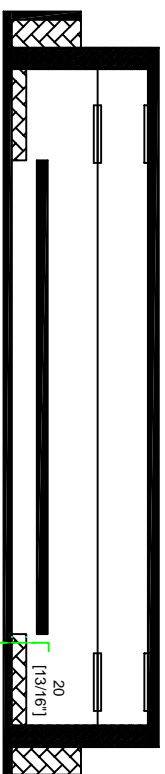

RRDJCDJ3000W

FRONT VIEW

LEFT VIEW

BACK VIEW

RIGHT VIEW

TOP VIEW

BY: **ROAD READY CASES**

DATE: _____

SKU: RRDJCDJ3000W

UPC: NA

APPROVAL SIGNATURE: _____

DRAWING DATE: 11 / 15 / 2019

SCALE: 1:10

DRAWING NUMBER: 1/3

REVISION: NA

RRDJCDJ3000W

lined w/ carpet on ceiling and
soft foam on sides

SKU: RRDJCDJ3000W	BY:		
UPC: NA	ROAD READY CASES		
APPROVAL SIGNATURE:	DATE:		
DRAWING DATE: 11 / 15 / 2019	SCALE: 1-10	DRAWING NUMBER: 2/3	REVISION: NA

RRDJCDJ3000W

C-C VIEW

D-D VIEW

TOP VIEW OF BASE

F-F VIEW

SKU: RRDJCDJ3000W / B'Y:

UPC: NA

APPROVAL SIGNATURE: