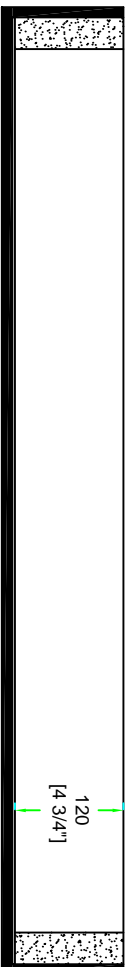

RRDJCDJ3000W

FRONT VIEW

LEFT VIEW

BACK VIEW

RIGHT VIEW

TOP VIEW

BY: **ROAD READY CASES**

DATE: _____

SKU: RRDJCDJ3000W

UPC: NA

APPROVAL SIGNATURE: _____

DRAWING DATE: 11 / 15 / 2019

SCALE: 1:10

DRAWING NUMBER: 1/3

REVISION: NA

RRDJCDJ3000W

lined w/ carpet on ceiling and
soft foam on sides

SKU: RRDJCDJ3000W	BY:		
UPC: NA	ROAD READY CASES		
APPROVAL SIGNATURE:	DATE:		
DRAWING DATE: 11 / 15 / 2019	SCALE: 1-10	DRAWING NUMBER: 2/3	REVISION: NA

RRDJCDJ3000W

C-C VIEW

D-D VIEW

TOP VIEW OF BASE

F-F VIEW

SKU: RRDJCDJ3000W / B'Y:

UPC: NA

APPROVAL SIGNATURE: