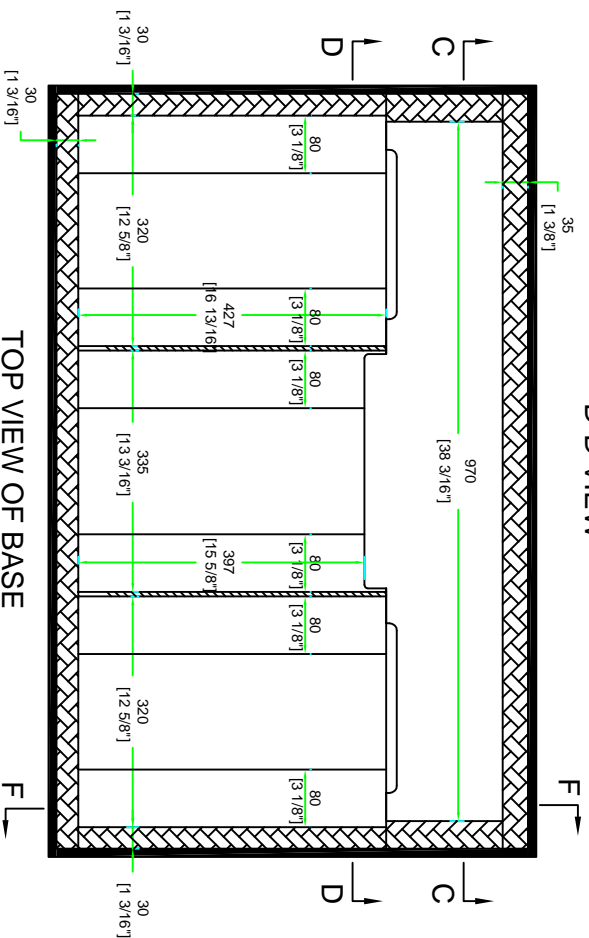

lined w/ carpet on ceiling and
soft foam on sides

SKU: RRDJCDJ3000W	BY:		
UPC: NA	ROAD READY CASES		
APPROVAL SIGNATURE:	DATE:		
DRAWING DATE: 11 / 15 / 2019	SCALE: 1-10	DRAWING NUMBER: 2/3	REVISION: NA

RRDJCDJ3000W

C-C VIEW

D-D VIEW

TOP VIEW OF BASE

F-F VIEW

SKU: RRDJCDJ3000W / B'Y:

UPC: NA

APPROVAL SIGNATURE:

DATE:

ROAD READY CASES

DRAWING DATE: 11 / 15 / 2019

SCALE: 1:10

DRAWING NUMBER: 3/3

REVISION: NA