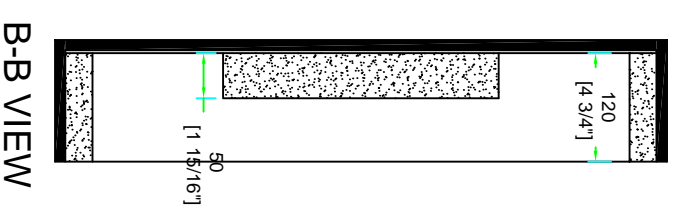

lined w/ carpet on ceiling and
soft foam on sides

SKU: RRDJCDJ3000W	BY:		
UPC: NA	ROAD READY CASES		
APPROVAL SIGNATURE:	DATE:		
DRAWING DATE: 11 / 15 / 2019	SCALE: 1-10	DRAWING NUMBER: 2/3	REVISION: NA