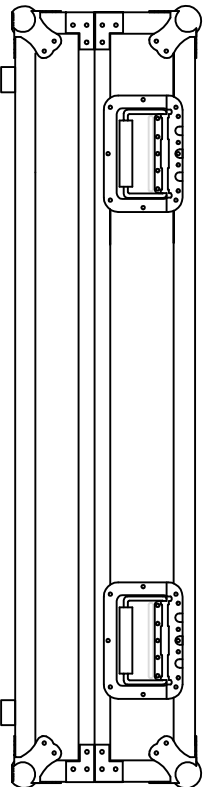

RRDJCDJ3000W

FRONT VIEW

LEFT VIEW

BACK VIEW

RIGHT VIEW

TOP VIEW

BY: **ROAD READY CASES**

DATE: _____

SKU: RRDJCDJ3000W

UPC: NA

APPROVAL SIGNATURE: _____

DRAWING DATE: 11 / 15 / 2019

SCALE: 1:10

DRAWING NUMBER: 1/3

REVISION: NA

RRDJCDJ3000W

RRDJCDJ3000W

C-C VIEW

D-D VIEW

TOP VIEW OF BASE

F-F VIEW

SKU: RRDJCDJ3000W / B'Y:

UPC: NA

APPROVAL SIGNATURE:

DATE:

ROAD READY CASES

DRAWING DATE: 11 / 15 / 2019

SCALE: 1:10

DRAWING NUMBER: 3/3

REVISION: NA