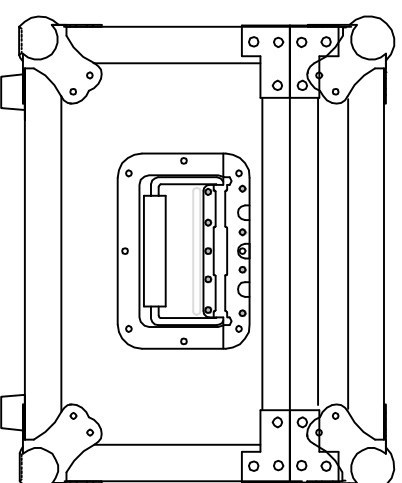

RRPC1

FRONT VIEW

LEFT VIEW

BACK VIEW

RIGHT VIEW

SKU : RRU210 BY: ROAD READY CASES

UPC : NA APPROVAL SIGNATURE : DATE :

DRAWING DATE : 01 / 13 / 2016 SCALE : 1:6 DRAWING NUMBER : 1/3 REVISION : NA

RRU210

with 6MM eva

A-A VIEW

TOP VIEW OF COVER

B-B VIEW

SKU : RRU210	BY:	ROAD READY CASES		
UPC : NA				
APPROVAL SIGNATURE :	DATE :			
DRAWING DATE : 01 / 13 / 2016	SCALE : 1:5	DRAWING NUMBER : 2/3	REVISION :	NA

RRU210

with 6MM eva

SKU : RRU210	BY :		
UPC : NA	ROAD READY CASES		
APPROVAL SIGNATURE :	DATE :		
DRAWING DATE : 01 / 13 / 2016	SCALE : 1:6	DRAWING NUMBER : 33	REVISION : NA