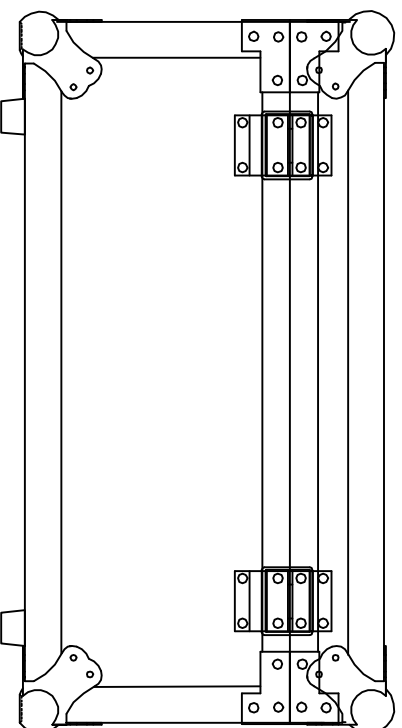

RRPC1

FRONT VIEW

LEFT VIEW

BACK VIEW

RIGHT VIEW

SKU : RRU210 BY: ROAD READY CASES

UPC : NA APPROVAL SIGNATURE : DATE :

DRAWING DATE : 01 / 13 / 2016 SCALE : 1:6 DRAWING NUMBER : 1/3 REVISION : NA

RRU210

with 6MM eva

A-A VIEW

TOP VIEW OF COVER

B-B VIEW

SKU : RRU210	BY:	ROAD READY CASES		
UPC : NA				
APPROVAL SIGNATURE :	DATE :			
DRAWING DATE : 01 / 13 / 2016	SCALE : 1:5	DRAWING NUMBER : 2/3	REVISION :	NA

RRU210

with 6MM eva

SKU : RRU210	BY :		
UPC : NA	ROAD READY CASES		
APPROVAL SIGNATURE :	DATE :		
DRAWING DATE : 01 / 13 / 2016	SCALE : 1:6	DRAWING NUMBER : 33	REVISION : NA