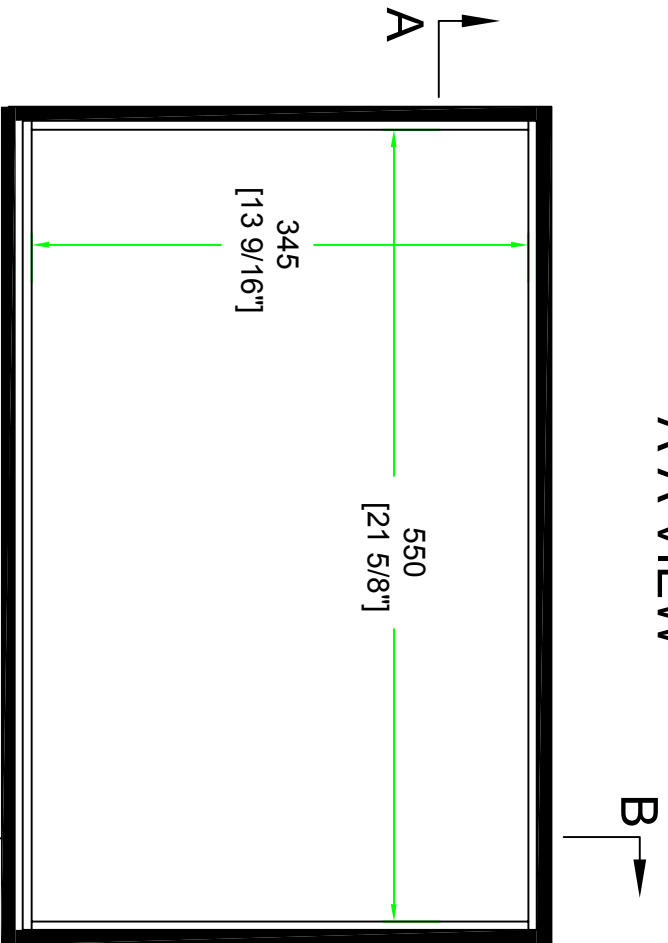

RRPC1

FRONT VIEW

LEFT VIEW

BACK VIEW

RIGHT VIEW

SKU : RRU210 BY: ROAD READY CASES

UPC : NA APPROVAL SIGNATURE : DATE :

DRAWING DATE : 01 / 13 / 2016 SCALE : 1:6 DRAWING NUMBER : 1/3 REVISION : NA

RRU210

with 6MM eva

A-A VIEW

TOP VIEW OF COVER

B-B VIEW

SKU : RRU210	BY:	ROAD READY CASES		
UPC : NA				
APPROVAL SIGNATURE :	DATE :			
DRAWING DATE : 01 / 13 / 2016	SCALE : 1:5	DRAWING NUMBER : 2/3	REVISION :	NA

RRU210

with 6MM eva

SKU : RRU210	BY :		
UPC : NA	ROAD READY CASES		
APPROVAL SIGNATURE :	DATE :		
DRAWING DATE : 01 / 13 / 2016	SCALE : 1:6	DRAWING NUMBER : 33	REVISION : NA