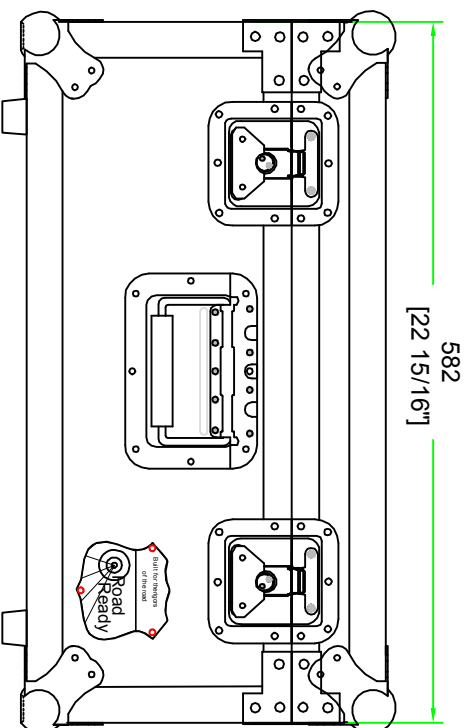

RRPC1

FRONT VIEW

LEFT VIEW

BACK VIEW

RIGHT VIEW

SKU : RRU210 BY: ROAD READY CASES

UPC : NA APPROVAL SIGNATURE : DATE :

DRAWING DATE : 01 / 13 / 2016 SCALE : 1:6 DRAWING NUMBER : 1/3 REVISION : NA

RRU210

with 6MM eva

A-A VIEW

TOP VIEW OF COVER

B-B VIEW

SKU : RRU210	BY:	ROAD READY CASES		
UPC : NA				
APPROVAL SIGNATURE :	DATE :			
DRAWING DATE : 01 / 13 / 2016	SCALE : 1:5	DRAWING NUMBER : 2/3	REVISION :	NA

RRU210

with 6MM eva

SKU : RRU210	BY :		
UPC : NA	ROAD READY CASES		
APPROVAL SIGNATURE :	DATE :		
DRAWING DATE : 01 / 13 / 2016	SCALE : 1:6	DRAWING NUMBER : 33	REVISION : NA