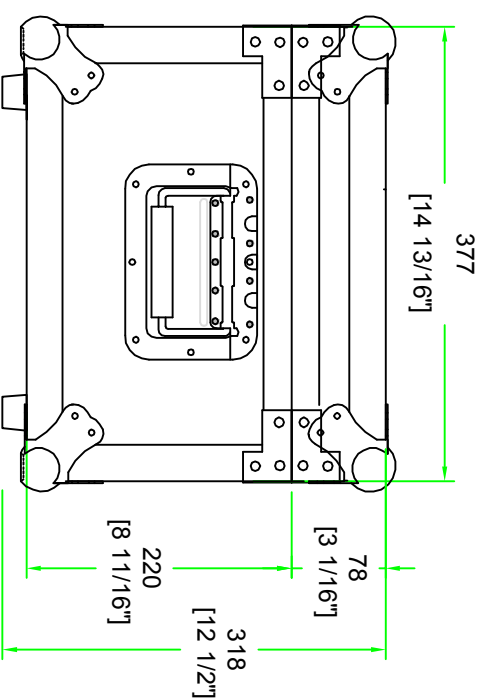

RRPC1

FRONT VIEW

LEFT VIEW

BACK VIEW

RIGHT VIEW

SKU : RRU210 BY: ROAD READY CASES

UPC : NA APPROVAL SIGNATURE : DATE :

DRAWING DATE : 01 / 13 / 2016 SCALE : 1:6 DRAWING NUMBER : 1/3 REVISION : NA

RRU210

with 6MM eva

A-A VIEW

TOP VIEW OF COVER

B-B VIEW

SKU : RRU210	BY:	ROAD READY CASES		
UPC : NA				
APPROVAL SIGNATURE :	DATE :			
DRAWING DATE : 01 / 13 / 2016	SCALE : 1:5	DRAWING NUMBER : 2/3	REVISION :	NA

RRU210

with 6MM eva

SKU : RRU210	BY :		
UPC : NA	ROAD READY CASES		
APPROVAL SIGNATURE :	DATE :		
DRAWING DATE : 01 / 13 / 2016	SCALE : 1:6	DRAWING NUMBER : 33	REVISION : NA