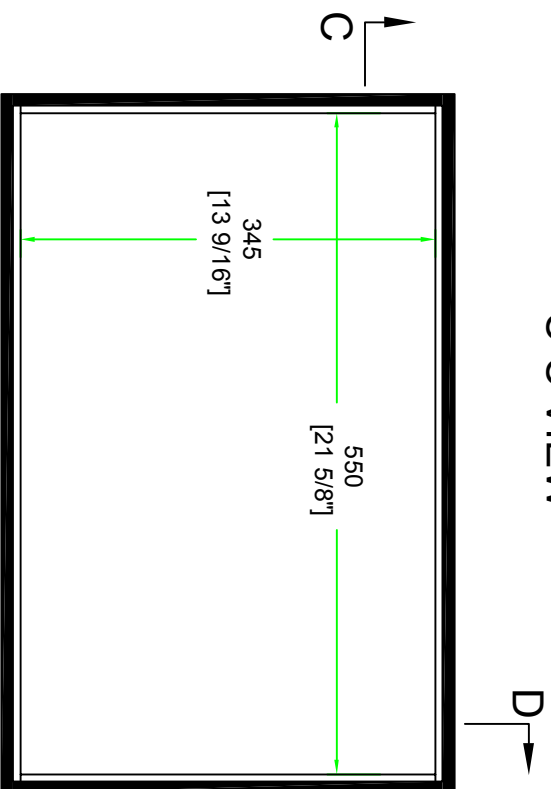

RRPC1

FRONT VIEW

LEFT VIEW

BACK VIEW

RIGHT VIEW

SKU : RRU210 BY: ROAD READY CASES

UPC : NA APPROVAL SIGNATURE : DATE :

DRAWING DATE : 01 / 13 / 2016 SCALE : 1:6 DRAWING NUMBER : 1/3 REVISION : NA

RRU210

with 6MM eva

A-A VIEW

TOP VIEW OF COVER

B-B VIEW

SKU : RRU210	BY:	ROAD READY CASES		
UPC : NA				
APPROVAL SIGNATURE :	DATE :			
DRAWING DATE : 01 / 13 / 2016	SCALE : 1:5	DRAWING NUMBER : 2/3	REVISION :	NA

RRU210

with 6MM eva

SKU : RRU210	BY :		
UPC : NA	ROAD READY CASES		
APPROVAL SIGNATURE :	DATE :		
DRAWING DATE : 01 / 13 / 2016	SCALE : 1:6	DRAWING NUMBER : 33	REVISION : NA