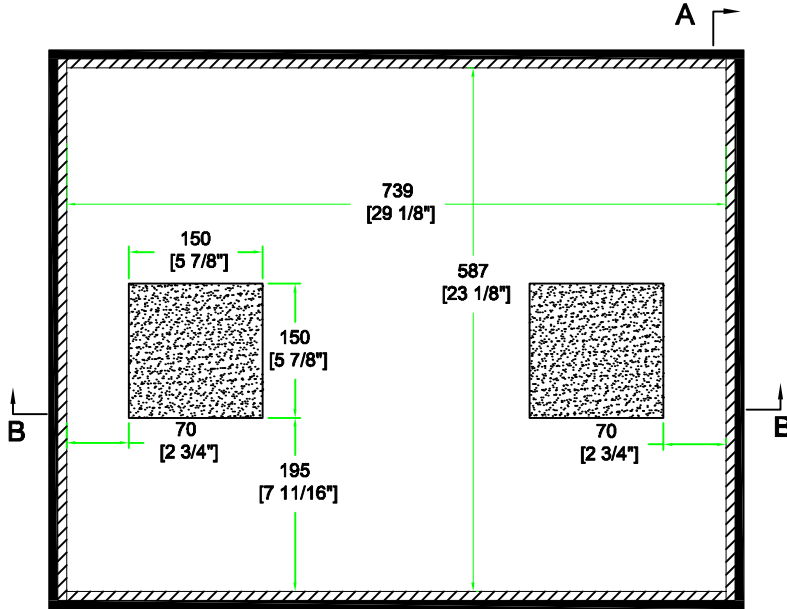

# RRPRIME4

B-B VIEW

Lined w/ carpet on ceiling  
and 10mm EVA on sides

TOP VIEW OF COVER

A-A VIEW

D-D VIEW

50mm EPE foam w/ carpet

10mm EVA on front and back  
15mm EVA on left and right