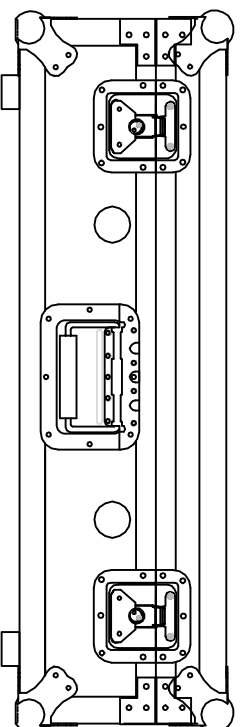

# RRPRIME4

FRONT VIEW

LEFT VIEW

BACK VIEW

RIGHT VIEW

TOP VIEW

CROSS SECTION

SKU: RRPRIME4

UPC: NA

APPROVAL SIGNATURE:

DATE:

BY: ROAD READY CASES

DRAWING DATE: 07 / 31 / 2019

SCALE: 1:8

DRAWING NUMBER: 1/2

REVISION: NA

# RRPRIME4

B-B VIEW

Lined w/ carpet on ceiling  
and 10mm EVA on sides

TOP VIEW OF COVER

A-A VIEW

D-D VIEW

50mm EPE foam w/ carpet

10mm EVA on front and back  
15mm EVA on left and right

TOP VIEW OF BASE

C-C VIEW

SKU: RRPRIME4	BY: ROAD READY CASES
UPC: NA	APPROVAL SIGNATURE: _____ DATE: _____
DRAWING DATE: 07 / 31 / 2019	SCALE: 1:8
DRAWING NUMBER: 2/2	REVISION: NA