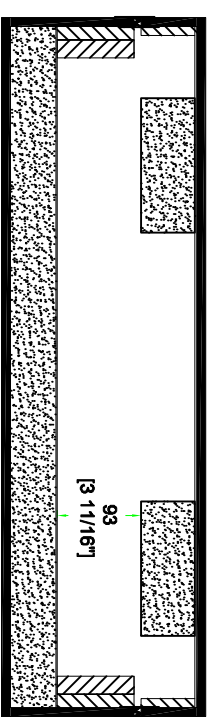

# RRPRIME4

FRONT VIEW

LEFT VIEW

BACK VIEW

RIGHT VIEW

TOP VIEW

CROSS SECTION

SKU: RRPRIME4

UPC: NA

APPROVAL SIGNATURE:

DATE:

BY: ROAD READY CASES

DRAWING DATE: 07 / 31 / 2019

SCALE: 1:8

DRAWING NUMBER: 1/2

REVISION: NA

# RRPRIME4

B-B VIEW

Lined w/ carpet on ceiling  
and 10mm EVA on sides

TOP VIEW OF COVER

A-A VIEW

D-D VIEW

50mm EPE foam w/ carpet

10mm EVA on front and back  
15mm EVA on left and right

TOP VIEW OF BASE

C-C VIEW

SKU: RRPRIME4	BY: ROAD READY CASES
UPC: NA	APPROVAL SIGNATURE: _____ DATE: _____
DRAWING DATE: 07 / 31 / 2019	SCALE: 1:8
DRAWING NUMBER: 2/2	REVISION: NA