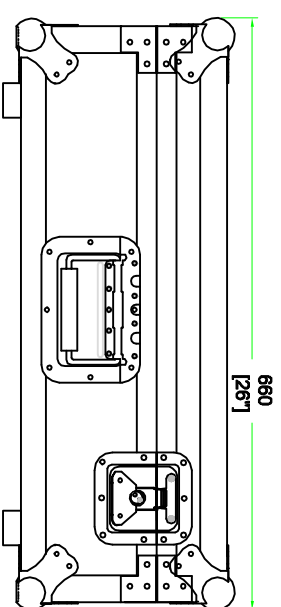

# RRPRIME4

FRONT VIEW

LEFT VIEW

BACK VIEW

RIGHT VIEW

TOP VIEW

CROSS SECTION

SKU: RRPRIME4

UPC: NA

APPROVAL SIGNATURE:

DATE:

BY: ROAD READY CASES

DRAWING DATE: 07 / 31 / 2019

SCALE: 1:8

DRAWING NUMBER: 1/2

REVISION: NA

# RRPRIME4

B-B VIEW

Lined w/ carpet on ceiling  
and 10mm EVA on sides

TOP VIEW OF COVER

A-A VIEW

D-D VIEW

50mm EPE foam w/ carpet

10mm EVA on front and back  
15mm EVA on left and right

TOP VIEW OF BASE

C-C VIEW

SKU: RRPRIME4	BY: ROAD READY CASES
UPC: NA	APPROVAL SIGNATURE: _____ DATE: _____
DRAWING DATE: 07 / 31 / 2019	SCALE: 1:8
DRAWING NUMBER: 2/2	REVISION: NA