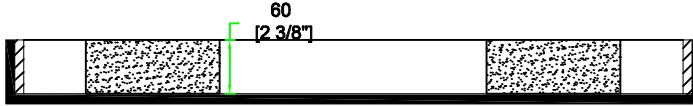

# RRPRIME4

B-B VIEW

Lined w/ carpet on ceiling  
and 10mm EVA on sides

TOP VIEW OF COVER

A-A VIEW

D-D VIEW

50mm EPE foam w/ carpet

10mm EVA on front and back  
15mm EVA on left and right