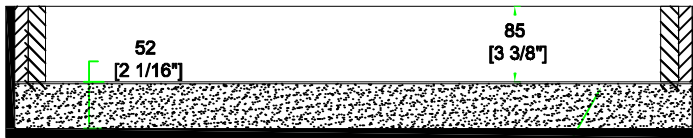

# RRPRIME4

B-B VIEW

Lined w/ carpet on ceiling  
and 10mm EVA on sides

TOP VIEW OF COVER

A-A VIEW

D-D VIEW

50mm EPE foam w/ carpet

10mm EVA on front and back  
15mm EVA on left and right