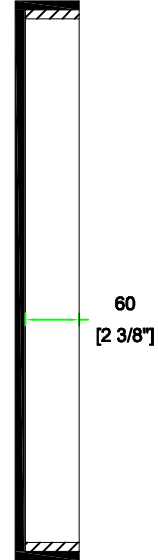

# RRPRIME4

FRONT VIEW

LEFT VIEW

BACK VIEW

RIGHT VIEW

TOP VIEW

CROSS SECTION

SKU: RRPRIME4

# RRPRIME4

B-B VIEW

Lined w/ carpet on ceiling  
and 10mm EVA on sides

TOP VIEW OF COVER

A-A VIEW

D-D VIEW

50mm EPE foam w/ carpet

10mm EVA on front and back  
15mm EVA on left and right

TOP VIEW OF BASE

C-C VIEW

SKU: RRPRIME4	BY: ROAD READY CASES
UPC: NA	APPROVAL SIGNATURE: _____ DATE: _____
DRAWING DATE: 07 / 31 / 2019	SCALE: 1:8
DRAWING NUMBER: 2/2	REVISION: NA