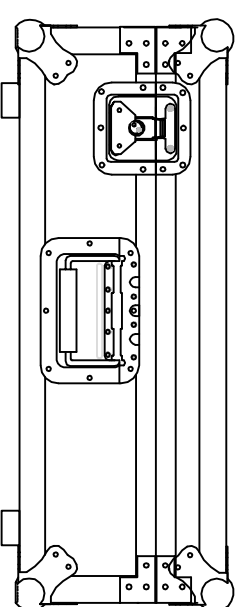

# RRPRIME4

FRONT VIEW

LEFT VIEW

BACK VIEW

RIGHT VIEW

TOP VIEW

CROSS SECTION

SKU: RRPRIME4

UPC: NA

APPROVAL SIGNATURE:

DATE:

BY: ROAD READY CASES

DRAWING DATE: 07 / 31 / 2019

SCALE: 1:8

DRAWING NUMBER: 1/2

REVISION: NA

# RRPRIME4

B-B VIEW

Lined w/ carpet on ceiling  
and 10mm EVA on sides

TOP VIEW OF COVER

A-A VIEW

D-D VIEW

50mm EPE foam w/ carpet

10mm EVA on front and back  
15mm EVA on left and right

TOP VIEW OF BASE

C-C VIEW

SKU: RRPRIME4	BY: ROAD READY CASES
UPC: NA	APPROVAL SIGNATURE: _____ DATE: _____
DRAWING DATE: 07 / 31 / 2019	SCALE: 1:8
DRAWING NUMBER: 2/2	REVISION: NA