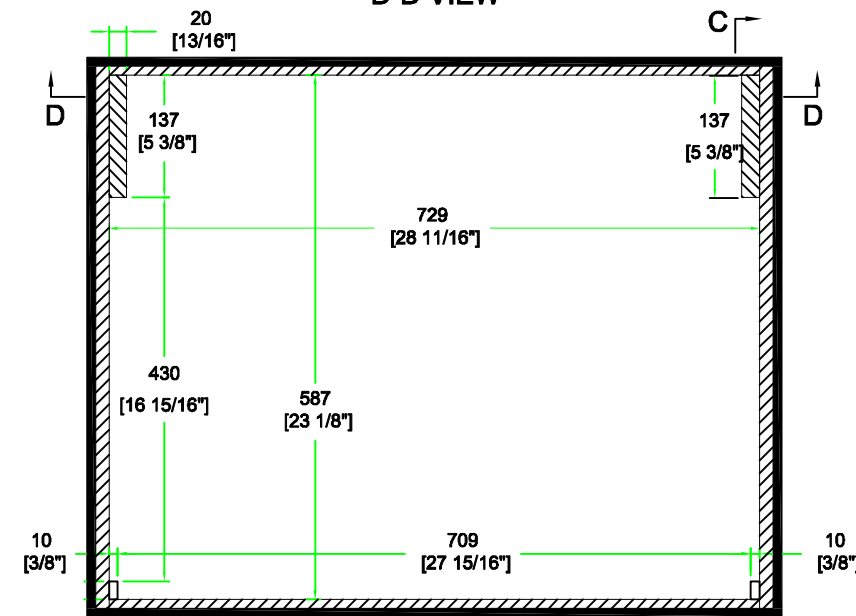

# RRPRIME4

B-B VIEW

Lined w/ carpet on ceiling  
and 10mm EVA on sides

TOP VIEW OF COVER

A-A VIEW

D-D VIEW

50mm EPE foam w/ carpet

10mm EVA on front and back  
15mm EVA on left and right