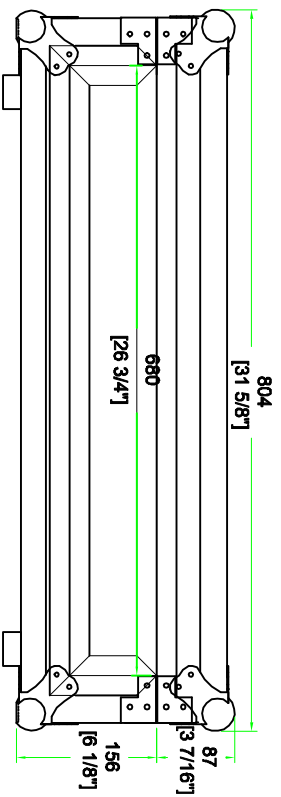

# RRPRIME4

FRONT VIEW

LEFT VIEW

BACK VIEW

RIGHT VIEW

TOP VIEW

CROSS SECTION

SKU: RRPRIME4

UPC: NA

APPROVAL SIGNATURE:

DATE:

BY: ROAD READY CASES

DRAWING DATE: 07 / 31 / 2019

SCALE: 1:8

DRAWING NUMBER: 1/2

REVISION: NA

# RRPRIME4

B-B VIEW

Lined w/ carpet on ceiling  
and 10mm EVA on sides

TOP VIEW OF COVER

A-A VIEW

D-D VIEW

50mm EPE foam w/ carpet

10mm EVA on front and back  
15mm EVA on left and right

TOP VIEW OF BASE

C-C VIEW

SKU: RRPRIME4	BY: ROAD READY CASES
UPC: NA	APPROVAL SIGNATURE: _____ DATE: _____
DRAWING DATE: 07 / 31 / 2019	SCALE: 1:8
DRAWING NUMBER: 2/2	REVISION: NA