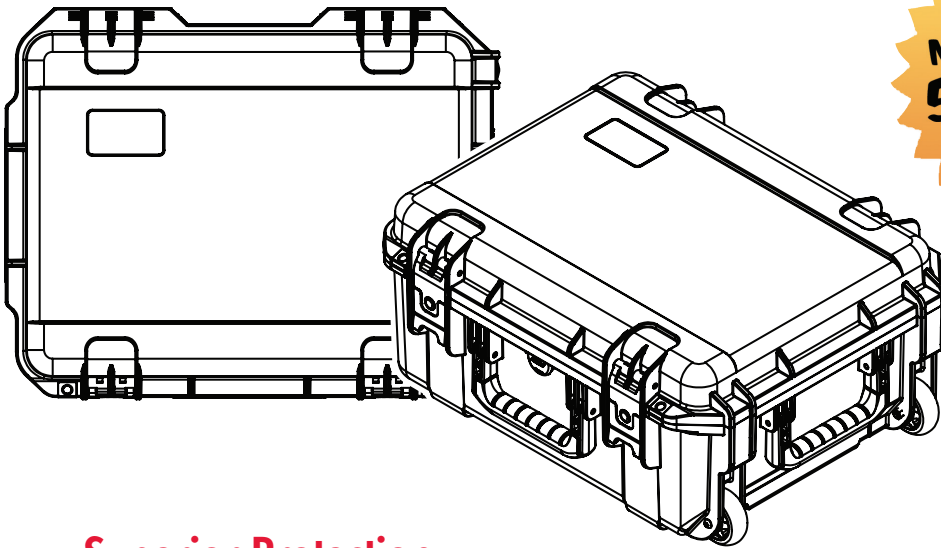

# iSeries Size Chart

**MORE THAN  
50 SIZES  
AVAILABLE!**

## Superior Protection

All SKB iSeries Injection Molded MIL-STD Waterproof Utility Cases are molded of ultra high-strength polypropylene copolymer resin, and feature a gasket-sealed, water- and dust- tight, submersible design that is resistant to corrosion and impact damage (MIL-STD-810G). Other standard features include a molded-in hinge, patented "trigger release" TSA-retrofitable latches, comfortable snap-down rubber over-molded cushion grip handles, automatic ambient pressure equalization valve (MIL-STD-648C), and resistance to UV, solvents, corrosion, and fungus. Additionally, all SKB iSeries Injection Molded MIL-STD Waterproof Utility Cases are proudly made in the USA and come with an unparalleled Lifetime Warranty.