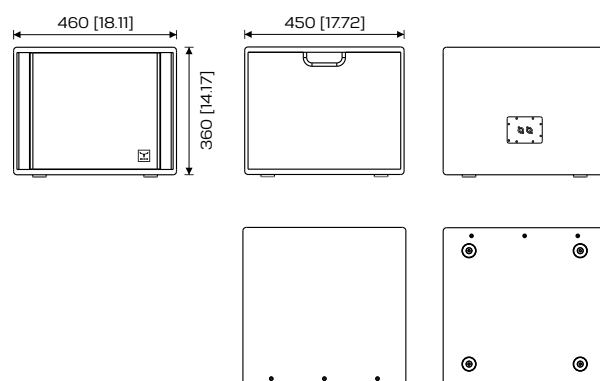

The series comprises 4 models, IB 8 with a 8" (1.5in VC), IB12 with a 12" (2.95in VC), IB15 with a 15" (4in VC) and IB212 with 2x 12" (2.5in VC) all equipped with rubber surround EU transducers to provide excellent power density in compact enclosures.

This INSTALL SUB series is the perfect partner to work with MOOSE INSTALL and LINEA series series acting as a supplement in PA installations to complete the existing sound with a deep and extended low frequency response, the ideal solution to any installed sound applications where space is limited allows close placement to any wall or corner.

Dimensions in mm [in]

### Mechanical

Enclosure	15mm birch plywood, rugged polyurea coating
Grille	Custom perforated metal grilles w/ acoustic foam
Color	Black or white textured
Hardware	4 rubber feet Wallmount brackets (optional)
Dimensions	460x450x360mm   18.11x17.72x14.17in
Weight	21Kg   46.30lb