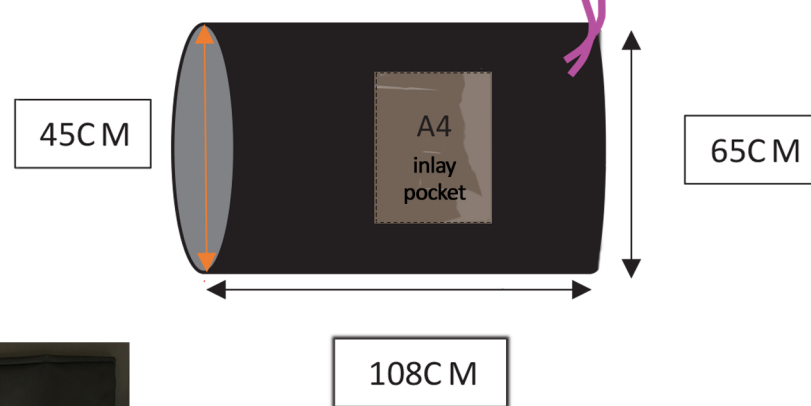

# HEAVY DUTY CURTAIN BAGS with inlay pocket

YELLOW: +/- 17M<sup>2</sup>

GREEN: +/- 44M<sup>2</sup>

BLUE: +/- 35M<sup>2</sup>

PINK: +/- 54M<sup>2</sup>

RED: +/- 23M<sup>2</sup>

fabric: 100 % polyester / black (non printable)  
minimum order: 50 pieces