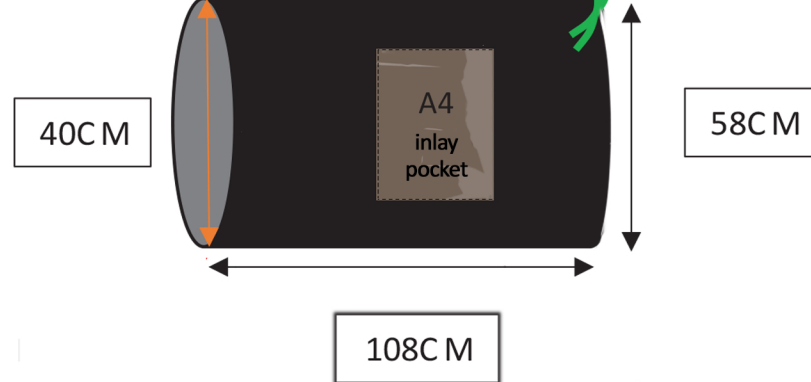

# HEAVY DUTY CURTAIN BAGS with inlay pocket

YELLOW: +/- 17M<sup>2</sup>

GREEN: +/- 44M<sup>2</sup>

BLUE: +/- 35M<sup>2</sup>

PINK: +/- 54M<sup>2</sup>

RED: +/- 23M<sup>2</sup>

fabric: 100 % polyester / black (non printable)  
minimum order: 50 pieces