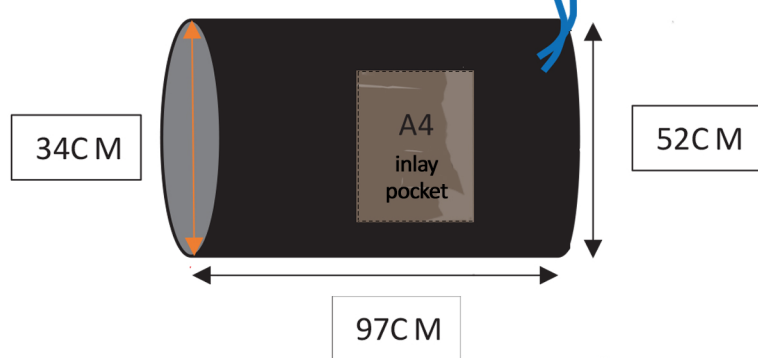

# HEAVY DUTY CURTAIN BAGS with inlay pocket

YELLOW: +/- 17M<sup>2</sup>

GREEN: +/- 44M<sup>2</sup>

BLUE: +/- 35M<sup>2</sup>

PINK: +/- 54M<sup>2</sup>

RED: +/- 23M<sup>2</sup>

fabric: 100 % polyester / black (non printable)  
minimum order: 50 pieces