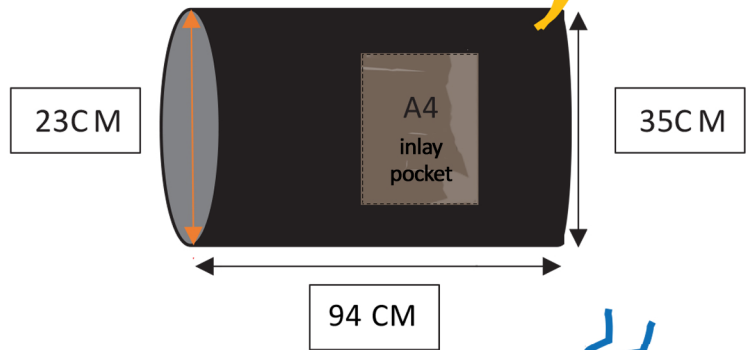

# HEAVY DUTY CURTAIN BAGS with inlay pocket

YELLOW: +/- 17M<sup>2</sup>

GREEN: +/- 44M<sup>2</sup>

BLUE: +/- 35M<sup>2</sup>

PINK: +/- 54M<sup>2</sup>

RED: +/- 23M<sup>2</sup>

fabric: 100 % polyester / black (non printable)  
minimum order: 50 pieces