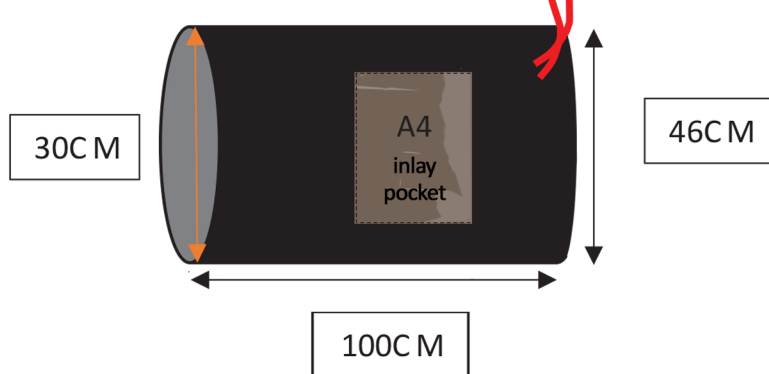

# HEAVY DUTY CURTAIN BAGS with inlay pocket

YELLOW: +/- 17M<sup>2</sup>

GREEN: +/- 44M<sup>2</sup>

BLUE: +/- 35M<sup>2</sup>

PINK: +/- 54M<sup>2</sup>

RED: +/- 23M<sup>2</sup>

fabric: 100 % polyester / black (non printable)  
minimum order: 50 pieces