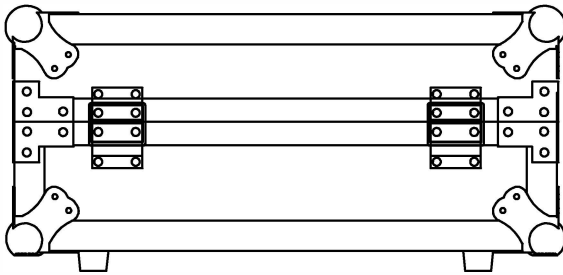

RRC-RRFC1-510X350X200

FRONT VIEW

LEFT VIEW

BACK VIEW

RIGHT VIEW

TOP VIEW

Case w/ 5mm plywood

	SKU : RRFC105	BY:
	UPC : NA	ROAD READY CASES
APPROVAL SIGNATURE: _____		DATE: _____
DRAWING DATE:	SCALE:	DRAWING NUMBER:
08 /26 / 2023	1:7	1/2
REVISION:		NA

RRC-RRFC1-510X350X200

A-A VIEW

TOP VIEW OF COVER

B-B VIEW

C-C VIEW

Lined w/ 6mm EVA on sides
and filled w/ 3 pcs of 35mm
pick-fit foam

TOP VIEW OF BASE

D-D VIEW