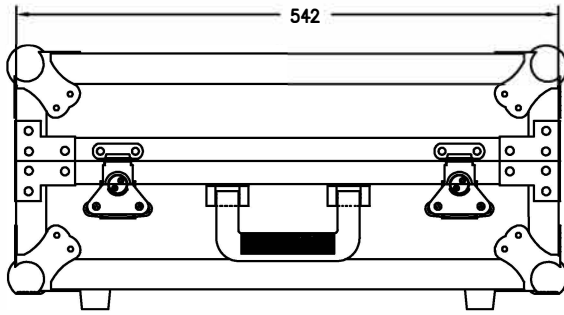

RRC-RRFC1-510X350X200

FRONT VIEW

LEFT VIEW

BACK VIEW

RIGHT VIEW

TOP VIEW

Case w/ 5mm plywood

	SKU : RRFC105	BY:
	UPC : NA	ROAD READY CASES
APPROVAL SIGNATURE: _____		DATE: _____
DRAWING DATE:	SCALE:	DRAWING NUMBER:
08 /26 / 2023	1:7	1/2
REVISION:		NA

RRC-RRFC1-510X350X200

A-A VIEW

TOP VIEW OF COVER

B-B VIEW

C-C VIEW

Lined w/ 6mm EVA on sides
and filled w/ 3 pcs of 35mm
pick-fit foam

TOP VIEW OF BASE

D-D VIEW

	SKU : RRFC105	BY:	
	UPC : NA	ROAD READY CASES	
	APPROVAL SIGNATURE:	DATE:	
DRAWING DATE:	SCALE:	DRAWING NUMBER:	REVISION:
06 / 26 / 2023	1:7	2/2	NA