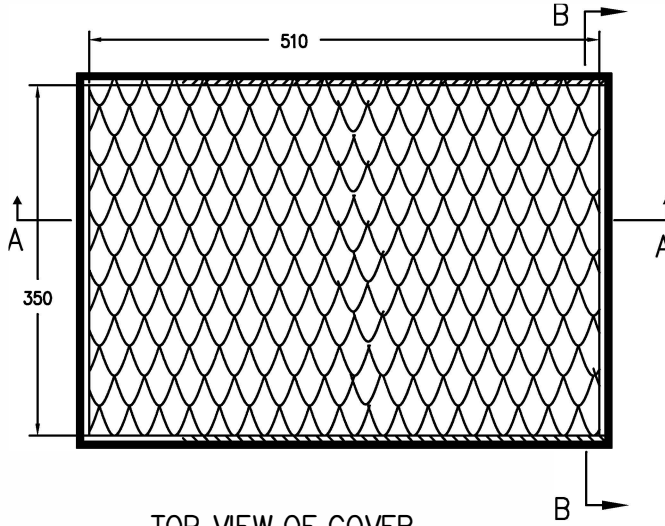

RRC-RRFC1-510X350X200

FRONT VIEW

LEFT VIEW

BACK VIEW

RIGHT VIEW

TOP VIEW

Case w/ 5mm plywood

	SKU : RRFC105	BY:
	UPC : NA	ROAD READY CASES
APPROVAL SIGNATURE: _____		DATE: _____
DRAWING DATE:	SCALE:	DRAWING NUMBER:
08 /26 / 2023	1:7	1/2
REVISION:		NA

RRC-RRFC1-510X350X200

A-A VIEW

TOP VIEW OF COVER

B-B VIEW

C-C VIEW

Lined w/ 6mm EVA on sides
and filled w/ 3 pcs of 35mm
pick-fit foam

TOP VIEW OF BASE

D-D VIEW