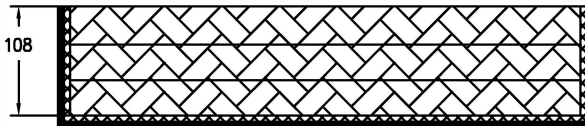

RRC-RRFC1-510X350X200

FRONT VIEW

LEFT VIEW

BACK VIEW

RIGHT VIEW

TOP VIEW

Case w/ 5mm plywood

	SKU : RRFC105	BY:
	UPC : NA	ROAD READY CASES
APPROVAL SIGNATURE: _____		DATE: _____
DRAWING DATE:	SCALE:	DRAWING NUMBER:
08 /26 / 2023	1:7	1/2
REVISION:		NA

RRC-RRFC1-510X350X200

A-A VIEW

TOP VIEW OF COVER

B-B VIEW

C-C VIEW

Lined w/ 6mm EVA on sides
and filled w/ 3 pcs of 35mm
pick-fit foam

TOP VIEW OF BASE

D-D VIEW