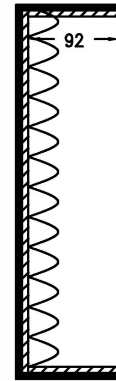

RRC-RRFC1-510X350X200

FRONT VIEW

LEFT VIEW

BACK VIEW

RIGHT VIEW

TOP VIEW

Case w/ 5mm plywood

	SKU : RRFC105	BY:
	UPC : NA	ROAD READY CASES
APPROVAL SIGNATURE: _____		DATE: _____
DRAWING DATE:	SCALE:	DRAWING NUMBER:
08 /26 / 2023	1:7	1/2
REVISION:		NA

RRC-RRFC1-510X350X200

A-A VIEW

TOP VIEW OF COVER

B-B VIEW

C-C VIEW

Lined w/ 6mm EVA on sides
and filled w/ 3 pcs of 35mm
pick-fit foam

TOP VIEW OF BASE

D-D VIEW