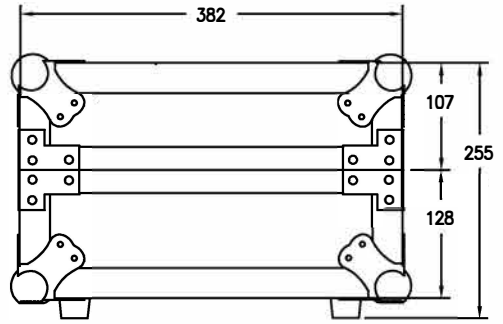

RRC-RRFC1-510X350X200

FRONT VIEW

LEFT VIEW

BACK VIEW

RIGHT VIEW

TOP VIEW

Case w/ 5mm plywood

	SKU : RRFC105	BY:
	UPC : NA	ROAD READY CASES
APPROVAL SIGNATURE: _____		DATE: _____
DRAWING DATE:	SCALE:	DRAWING NUMBER:
08 /26 / 2023	1:7	1/2
REVISION:		NA

RRC-RRFC1-510X350X200

A-A VIEW

TOP VIEW OF COVER

B-B VIEW

C-C VIEW

Lined w/ 6mm EVA on sides
and filled w/ 3 pcs of 35mm
pick-fit foam

TOP VIEW OF BASE

D-D VIEW

	SKU : RRFC105	BY:	
	UPC : NA	ROAD READY CASES	
	APPROVAL SIGNATURE:	DATE:	
DRAWING DATE:	SCALE:	DRAWING NUMBER:	REVISION:
06 / 26 / 2023	1:7	2/2	NA