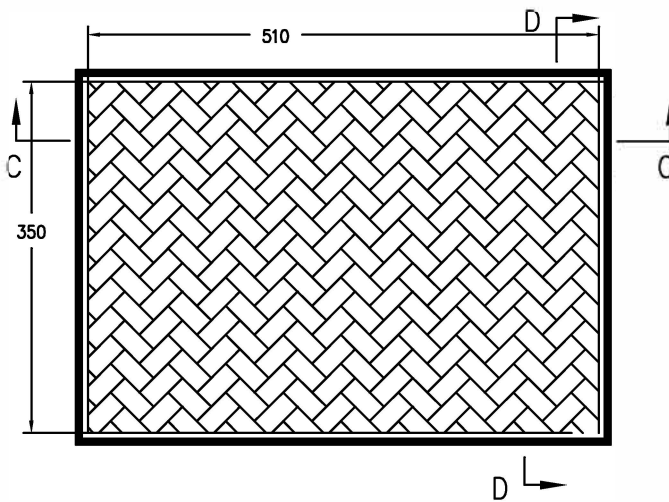

RRC-RRFC1-510X350X200

FRONT VIEW

LEFT VIEW

BACK VIEW

RIGHT VIEW

TOP VIEW

Case w/ 5mm plywood

	SKU : RRFC105	BY:
	UPC : NA	ROAD READY CASES
APPROVAL SIGNATURE: _____		DATE: _____
DRAWING DATE:	SCALE:	DRAWING NUMBER:
08 /26 / 2023	1:7	1/2
REVISION:		NA

RRC-RRFC1-510X350X200

A-A VIEW

TOP VIEW OF COVER

B-B VIEW

C-C VIEW

Lined w/ 6mm EVA on sides
and filled w/ 3 pcs of 35mm
pick-fit foam

TOP VIEW OF BASE

D-D VIEW