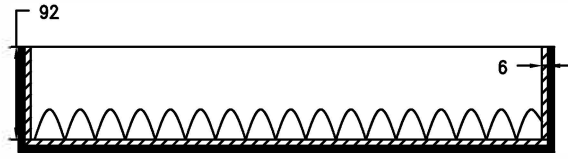

RRC-RRFC1-510X350X200

FRONT VIEW

LEFT VIEW

BACK VIEW

RIGHT VIEW

TOP VIEW

Case w/ 5mm plywood

	SKU : RRFC105	BY:
	UPC : NA	ROAD READY CASES
APPROVAL SIGNATURE: _____		DATE: _____
DRAWING DATE:	SCALE:	DRAWING NUMBER:
08 /26 / 2023	1:7	1/2
REVISION:		NA

RRC-RRFC1-510X350X200

A-A VIEW

TOP VIEW OF COVER

B-B VIEW

C-C VIEW

Lined w/ 6mm EVA on sides
and filled w/ 3 pcs of 35mm
pick-fit foam

TOP VIEW OF BASE

D-D VIEW