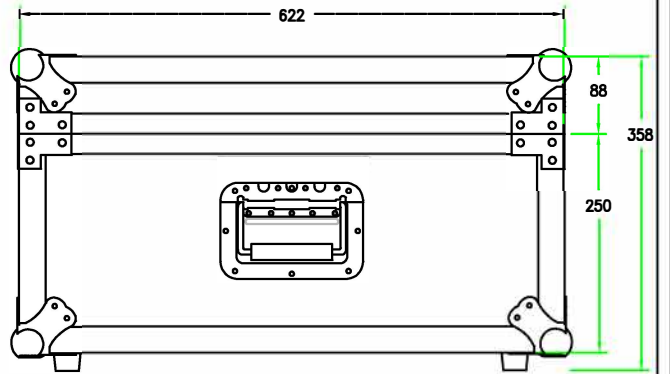

RRC-RRFC2-750X550X300

FRONT VIEW

LEFT VIEW

BACK VIEW

RIGHT VIEW

TOP VIEW

	SKU : RRFC206	BY:	
	UPC : NA	ROAD READY CASES	
	APPROVAL SIGNATURE:	DATE:	
DRAWING DATE:	SCALE:	DRAWING NUMBER:	REVISION:
08 /26 / 2023	1:8	1/2	NA

RRC-RRFC2-750X550X300

A-A VIEW

TOP VIEW OF COVER

B-B VIEW

C-C VIEW

Lined w/ 6mm EVA on sides
and filled w/ 4 pcs of 50mm and
1 pc of 30mm pick-fit foam

TOP VIEW OF BASE

D-D VIEW

	SKU: RRFC206	BY: ROAD READY CASES
	UPC: NA	DATE:
	APPROVAL SIGNATURE:	
DRAWING DATE: 08 / 28 / 2023	SCALE: 1:8	REVISION: 1/2
		NA