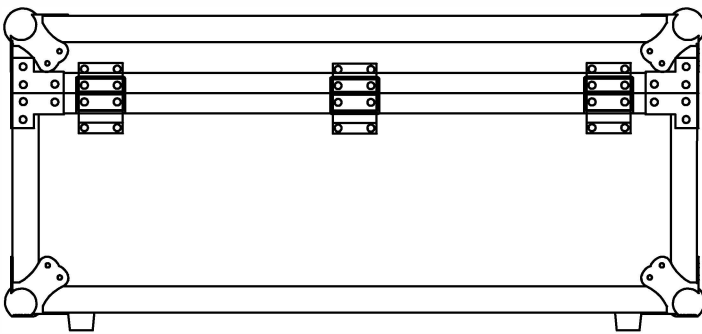

RRC-RRFC2-750X550X300

FRONT VIEW

LEFT VIEW

BACK VIEW

RIGHT VIEW

TOP VIEW

	SKU : RRFC206	BY:	
	UPC : NA	ROAD READY CASES	
	APPROVAL SIGNATURE:	DATE:	
DRAWING DATE:	SCALE:	DRAWING NUMBER:	REVISION:
08 /26 / 2023	1:8	1/2	NA

RRC-RRFC2-750X550X300

A-A VIEW

TOP VIEW OF COVER

B-B VIEW

C-C VIEW

Lined w/ 6mm EVA on sides
and filled w/ 4 pcs of 50mm and
1 pc of 30mm pick-fit foam

TOP VIEW OF BASE

D-D VIEW

	SKU: RRFC206	BY: ROAD READY CASES
	UPC: NA	DATE:
	APPROVAL SIGNATURE:	
DRAWING DATE: 08 / 28 / 2023	SCALE: 1:8	REVISION: 1/2
		NA