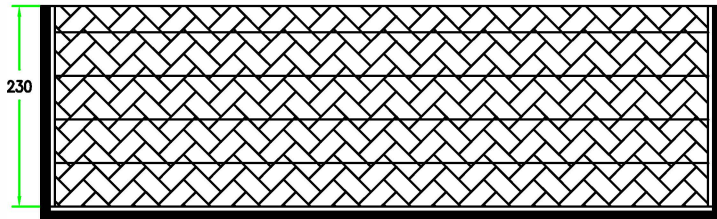

RRC-RRFC2-750X550X300

A-A VIEW

TOP VIEW OF COVER

B-B VIEW

C-C VIEW

Lined w/ 6mm EVA on sides
and filled w/ 4 pcs of 50mm and
1 pc of 30mm pick-fit foam

TOP VIEW OF BASE

D-D VIEW