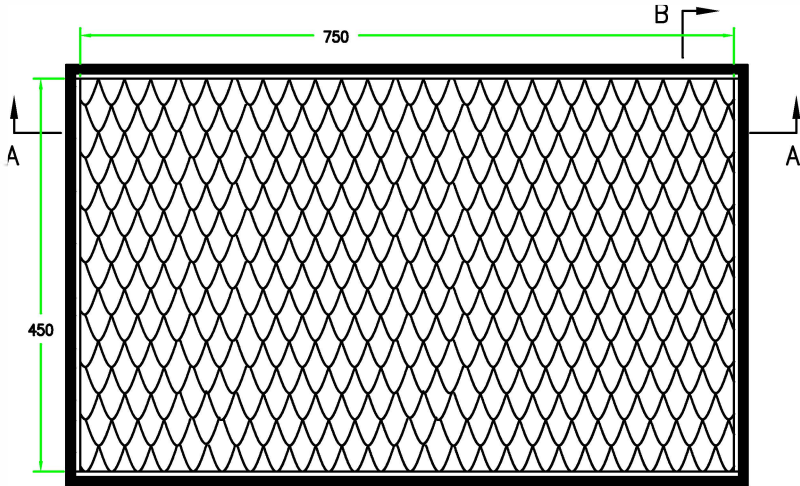

RRC-RRFC2-750X550X300

FRONT VIEW

LEFT VIEW

BACK VIEW

RIGHT VIEW

TOP VIEW

	SKU : RRFC206	BY:	
	UPC : NA	ROAD READY CASES	
	APPROVAL SIGNATURE:	DATE:	
DRAWING DATE:	SCALE:	DRAWING NUMBER:	REVISION:
08 /26 / 2023	1:8	1/2	NA

RRC-RRFC2-750X550X300

A-A VIEW

TOP VIEW OF COVER

B-B VIEW

C-C VIEW

Lined w/ 6mm EVA on sides
and filled w/ 4 pcs of 50mm and
1 pc of 30mm pick-fit foam

TOP VIEW OF BASE

D-D VIEW

	SKU: RRFC206	BY: ROAD READY CASES
	UPC: NA	DATE:
	APPROVAL SIGNATURE:	
DRAWING DATE: 08 / 28 / 2023	SCALE: 1:8	REVISION: 1/2
		NA