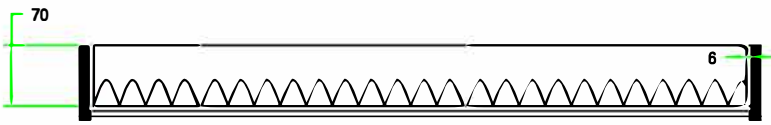

RRC-RRFC2-750X550X300

A-A VIEW

TOP VIEW OF COVER

B-B VIEW

C-C VIEW

Lined w/ 6mm EVA on sides
and filled w/ 4 pcs of 50mm and
1 pc of 30mm pick-fit foam

TOP VIEW OF BASE

D-D VIEW