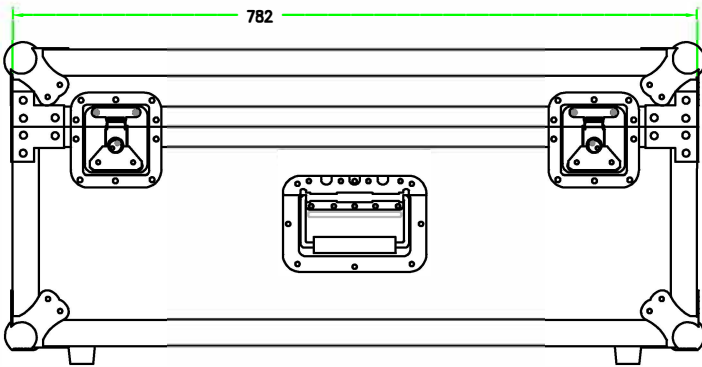

RRC-RRFC2-750X550X300

FRONT VIEW

LEFT VIEW

BACK VIEW

RIGHT VIEW

TOP VIEW

	SKU : RRFC206	BY:	
	UPC : NA	ROAD READY CASES	
	APPROVAL SIGNATURE:	DATE:	
DRAWING DATE:	SCALE:	DRAWING NUMBER:	REVISION:
08 /26 / 2023	1:8	1/2	NA

RRC-RRFC2-750X550X300

A-A VIEW

TOP VIEW OF COVER

B-B VIEW

C-C VIEW

Lined w/ 6mm EVA on sides
and filled w/ 4 pcs of 50mm and
1 pc of 30mm pick-fit foam

TOP VIEW OF BASE

D-D VIEW

	SKU: RRFC206	BY: ROAD READY CASES
	UPC: NA	DATE:
	APPROVAL SIGNATURE:	
DRAWING DATE: 08 / 28 / 2023	SCALE: 1:8	REVISION: 1/2
		NA