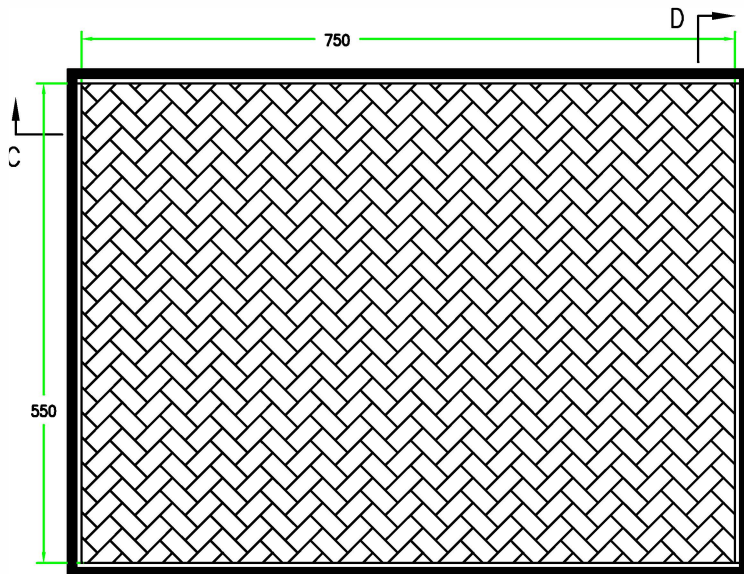

RRC-RRFC2-750X550X300

A-A VIEW

TOP VIEW OF COVER

B-B VIEW

C-C VIEW

Lined w/ 6mm EVA on sides
and filled w/ 4 pcs of 50mm and
1 pc of 30mm pick-fit foam

TOP VIEW OF BASE

D-D VIEW