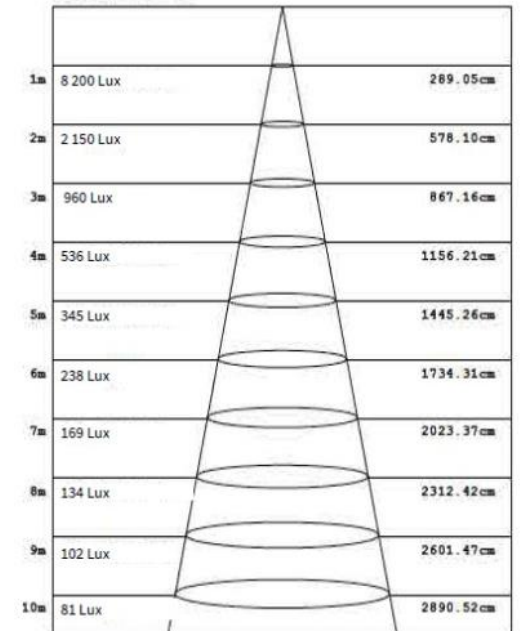

Public Price
€309,-
VAT incl

Photométrie / Photometric datas

Ekspoled 200 WW

200W LED Outdoor Floodlight

- 3000° K
- 120° beam angle
- PowerCON TRUE1 in & out
- IP65 weatherproof
- Meanwell driver inside

Public Price
€309,-
VAT incl

Photométrie / Photometric datas

Ekspoled 200 CCT DMX 200W LED Outdoor Floodlight

- 100W 3000° K
- 100W 6000° K
- 120° beam angle
- PowerCON TRUE1 in & out
- IP65 weatherproof
- Meanwell driver inside
- 2ch DMX (Fixed address on 1)

DMX addressable with DMX Tool 2

Ekspoled 200 RGB CCT DMX 200W LED Outdoor Floodlight

- RGB + 3000° & 6000° K
- 120° beam angle
- PowerCON TRUE1 in & out
- IP65 weatherproof
- Meanwell driver inside
- 5ch DMX (Fixed address on 1)