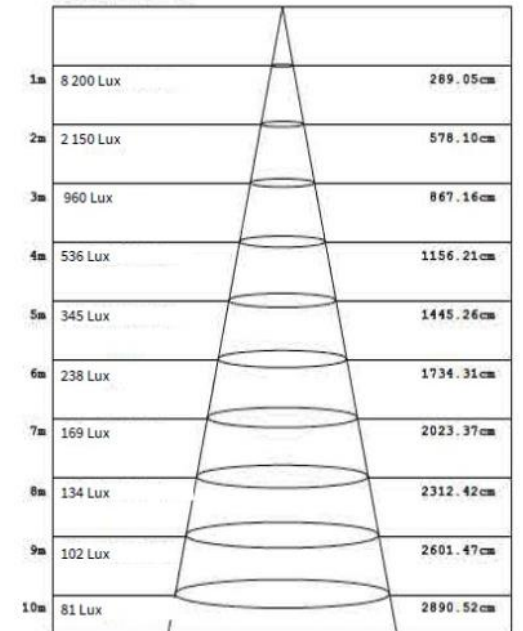

New Range

Ekspoled 200

200W LED Outdoor Floodlight

- 5000° K
- 120° beam angle
- PowerCON TRUE1 in & out
- IP65 weatherproof
- Meanwell driver inside
- High quality Philips LED's
- Perfect replacement for HQI400

Public Price
€309,-
VAT incl

Photométrie / Photometric datas

Ekspoled 200 WW

200W LED Outdoor Floodlight

- 3000° K
- 120° beam angle
- PowerCON TRUE1 in & out
- IP65 weatherproof
- Meanwell driver inside

Public Price
€309,-
VAT incl

Photométrie / Photometric datas

Ekspoled 200 CCT DMX 200W LED Outdoor Floodlight

- 100W 3000° K
- 100W 6000° K
- 120° beam angle
- PowerCON TRUE1 in & out
- IP65 weatherproof
- Meanwell driver inside
- 2ch DMX (Fixed address on 1)

DMX addressable with DMX Tool 2

Ekspoled 200 RGB CCT DMX 200W LED Outdoor Floodlight

- RGB + 3000° & 6000° K
- 120° beam angle
- PowerCON TRUE1 in & out
- IP65 weatherproof
- Meanwell driver inside
- 5ch DMX (Fixed address on 1)