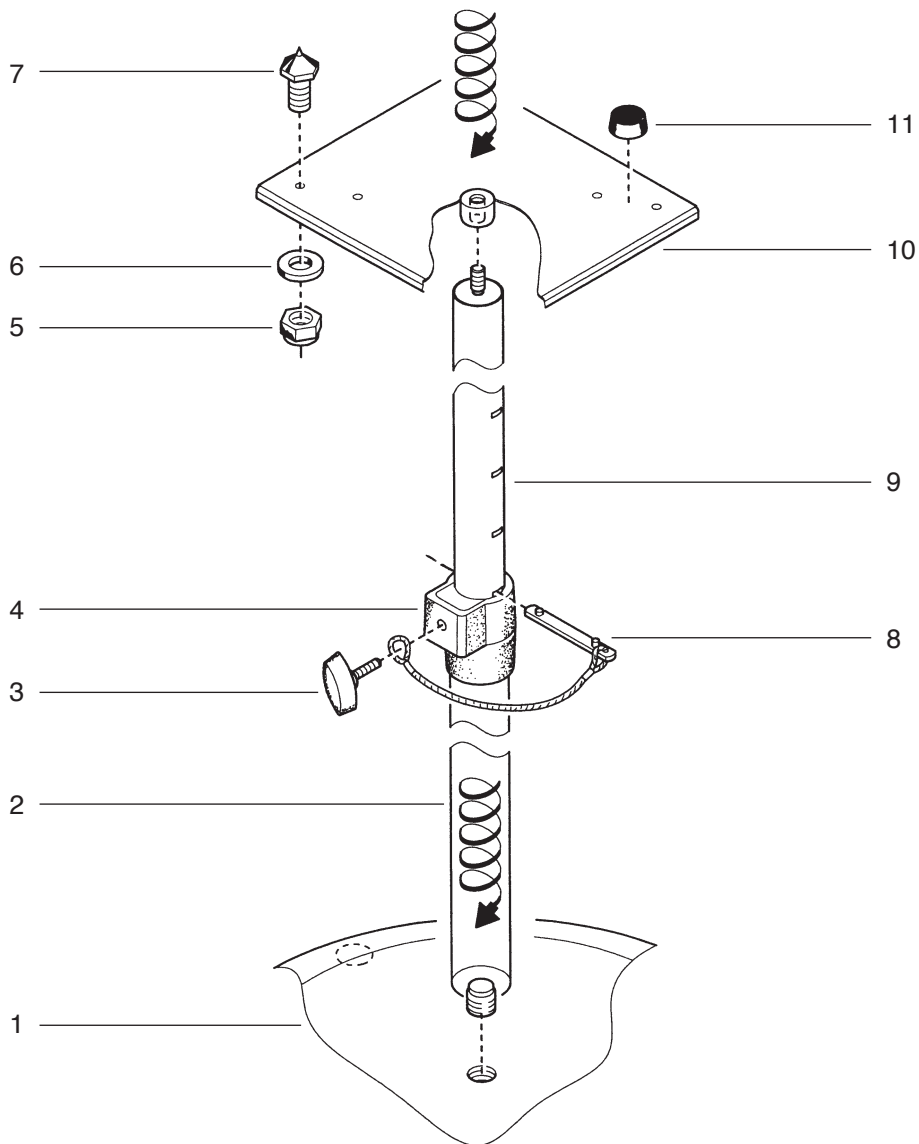

## 26740 Monitor Stand

26740.000.55 black

pos.	description	art.-no.	qty
1	round base	03.40.320.56	1
2	main tube with thread	5.21345.1.55	1
3	locking screw	01.83.820.55	1
4	clamping element	03.22.430.55	1
5	locking nut	03.08.340.29	4
6	washer	03.11.405.25	4
7	brass nibs	01.04.170.00	4
8	safety pin with cord cpl.	6.21435.1.01	1
9	upper rod with thread	5,26740.1.55	1
10	support plate	5,26740.2.55	1
11	rubber nubs	03.21.011.55	4