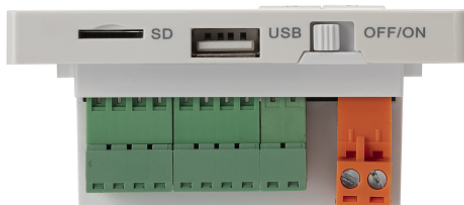

HWA-20 PLAY

2x10W Wall-Mount Amplifier with Player and BT

HWA-20 PLAY is a mini in-wall amplifier capable of delivering 2x10W @ 8ohm. The elegant and functional design offers a simple interface thanks to the large LCD display.

The Class-D amplification stage with high efficiency, low thermal dissipation and maximum reliability. The multimedia player with USB port, SD-Card, FM Radio, BT, AUX input and remote control, accepts audio files in MP3, WAV, FLAC and other formats, making this amplifier easy to use in any user in hotels, home environments and more.

PRODUCT DETAILS

Key features

Convenient and Efficient Home Music Control Center
Stylish Design, User-Friendly Interface with LCD Display and remote control
Built-in 2x10W stereo Class D amplifier
Short-circuit, Overheating, and Overloaded Protection
Multi Player Function with FM Tuner, USB, SD-Card, BT, AUX
Support MP3, WAV, FLAC and other audio formats
Adjustable sensitivity for AUX Input
FM radio with auto or manual channel receiving, and up to 20 user-stored channels
AUX Output for Multiple Unit Linking
Wide Voltage Input from 100 to 240VAC, 50/60Hz

Specifications

Power input	100-240Vac
Output power	2x10W @ 8ohm
Total harmonic distortion	=0.03% (1KHz, 1W, 8ohm)
Signal-to-noise ratio	>81dB
Frequency response	20Hz~20kHz
Aux Input Sensitivity	1.0V/500mV (adjustable)
Audio format	MP3, WAV, FLAC, etc.
BT Connection	BT2.1+EDR
Storage type	USB, Micro SD-Card
Drive Format	FAT32 (max 32GByte)
Unit Size (WxDxH)	86x86x38 mm
Packing Size (WxDxH)	143x119x84 mm
Unit Weight	135g
Packing Weight	245g