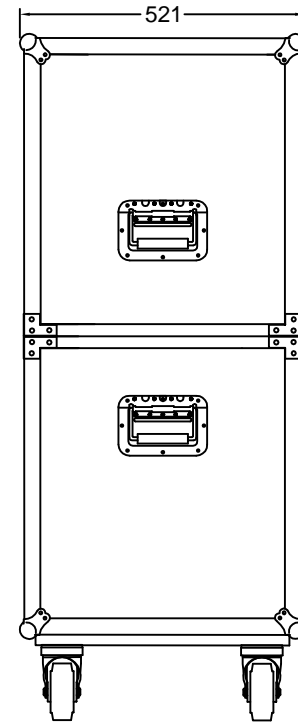

RR2PLASMA75C

FRONT VIEW
BACK VIEW

LEFT VIEW
RIGHT VIEW

TOP VIEW

	SKU: RR2PLASMA75C	BY:	
	UPC: NA	ROAD READY CASES	
	APPROVAL SIGNATURE :	DATE :	
DRAWING DATE :	SCALE :	DRAWING NUMBER :	REVISION :
11 / 12 / 2024	1:13	1/3	NA

RR2PLASMA75C

C-C VIEW

removable soft foam:
100*100*70mm x4pcs

TOP VIEW OF COVER

D-D VIEW

SKU: RR2PLASMA75C	BY:	ROAD READY CASES	
UPC: NA	APPROVAL SIGNATURE: _____ DATE: _____		
DRAWING DATE:	SCALE:	DRAWING NUMBER:	REVISION:
11 / 12 / 2024	1:13	2/3	NA

RR2PLASMA75C

A-A VIEW

TOP VIEW OF BASE

B-B VIEW

SKU: RR2PLASMA75C	BY: ROAD READY CASES	
UPC: NA	DATE: _____	
APPROVAL SIGNATURE: _____		DATE: _____
DRAWING DATE: 11 / 12 / 2024	SCALE: 1:13	DRAWING NUMBER: 3/3
		REVISION: NA