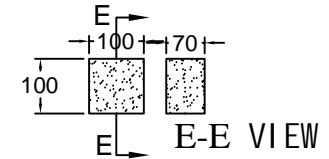

RR2PLASMA75C

C-C VIEW

removable soft foam:
100*100*70mm x4pcs

TOP VIEW OF COVER

D-D VIEW

SKU: RR2PLASMA75C	BY:	ROAD READY CASES	
UPC: NA	APPROVAL SIGNATURE: _____ DATE: _____		
DRAWING DATE:	SCALE:	DRAWING NUMBER:	REVISION:
11 / 12 / 2024	1:13	2/3	NA