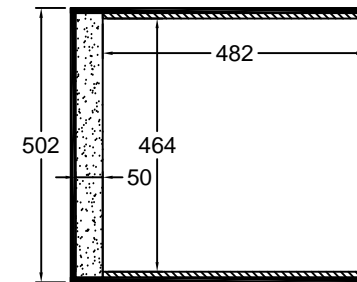

RR2PLASMA75C

C-C VIEW

removable soft foam:
100*100*70mm x4pcs

TOP VIEW OF COVER

D-D VIEW

SKU: RR2PLASMA75C	BY:	ROAD READY CASES	
UPC: NA	APPROVAL SIGNATURE: _____ DATE: _____		
DRAWING DATE:	SCALE:	DRAWING NUMBER:	REVISION:
11 / 12 / 2024	1:13	2/3	NA

RR2PLASMA75C

A-A VIEW

TOP VIEW OF BASE

B-B VIEW

SKU: RR2PLASMA75C	BY: ROAD READY CASES	
UPC: NA	DATE: _____	
APPROVAL SIGNATURE: _____		DATE: _____
DRAWING DATE: 11 / 12 / 2024	SCALE: 1:13	DRAWING NUMBER: 3/3
		REVISION: NA