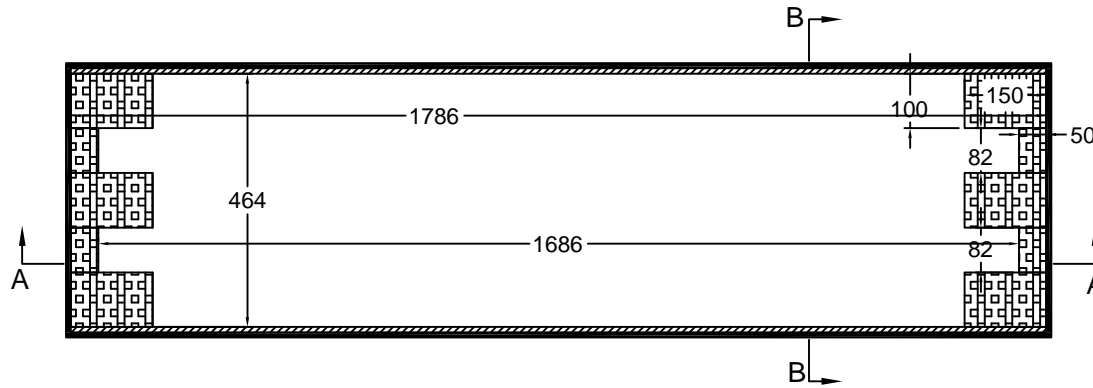

RR2PLASMA75C

C-C VIEW

removable soft foam:
100*100*70mm x4pcs

TOP VIEW OF COVER

D-D VIEW

SKU: RR2PLASMA75C	BY:	ROAD READY CASES	
UPC: NA	APPROVAL SIGNATURE: _____ DATE: _____		
DRAWING DATE:	SCALE:	DRAWING NUMBER:	REVISION:
11 / 12 / 2024	1:13	2/3	NA

RR2PLASMA75C

A-A VIEW

TOP VIEW OF BASE

B-B VIEW

SKU: RR2PLASMA75C	BY: ROAD READY CASES	
UPC: NA	DATE: _____	
APPROVAL SIGNATURE: _____		DATE: _____
DRAWING DATE: 11 / 12 / 2024	SCALE: 1:13	DRAWING NUMBER: 3/3
		REVISION: NA