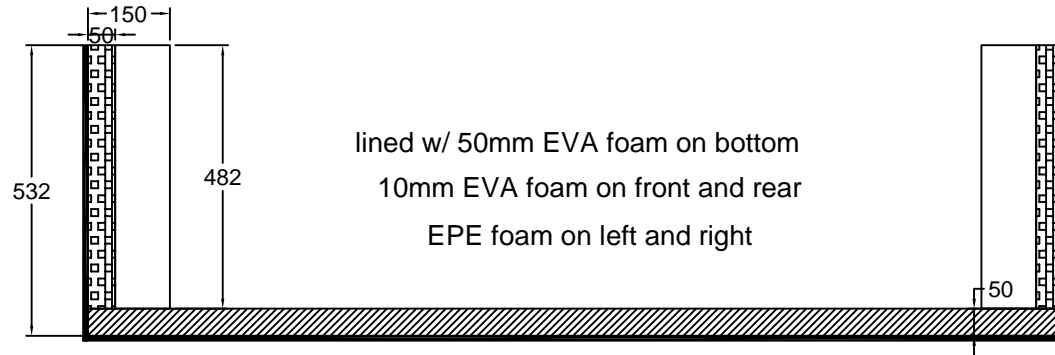

RR2PLASMA75C

C-C VIEW

removable soft foam:
100*100*70mm x4pcs

TOP VIEW OF COVER

D-D VIEW

SKU: RR2PLASMA75C	BY:	ROAD READY CASES	
UPC: NA	APPROVAL SIGNATURE: _____ DATE: _____		
DRAWING DATE:	SCALE:	DRAWING NUMBER:	REVISION:
11 / 12 / 2024	1:13	2/3	NA

RR2PLASMA75C

A-A VIEW

TOP VIEW OF BASE

B-B VIEW

SKU: RR2PLASMA75C	BY: ROAD READY CASES	
UPC: NA	DATE: _____	
APPROVAL SIGNATURE: _____		DATE: _____
DRAWING DATE: 11 / 12 / 2024	SCALE: 1:13	DRAWING NUMBER: 3/3
		REVISION: NA