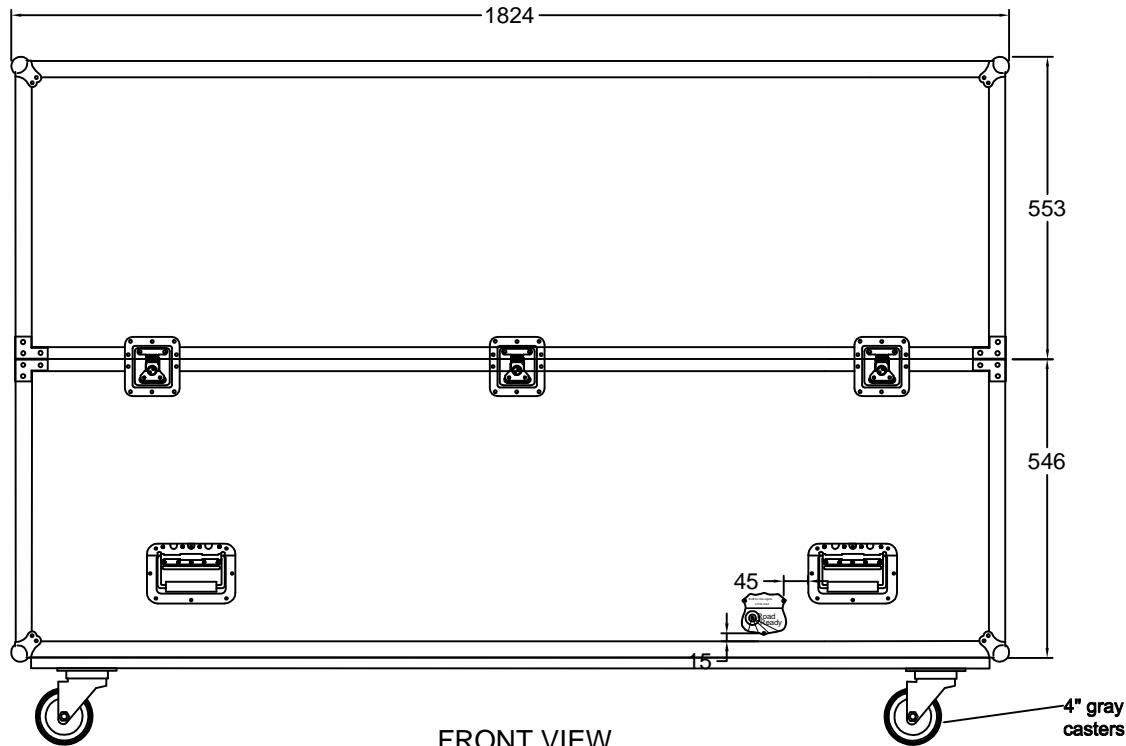

RR2PLASMA75C

FRONT VIEW
BACK VIEW

LEFT VIEW
RIGHT VIEW

TOP VIEW

	SKU: RR2PLASMA75C	BY:	
	UPC: NA	ROAD READY CASES	
	APPROVAL SIGNATURE :	DATE :	
DRAWING DATE :	SCALE :	DRAWING NUMBER :	REVISION :
11 / 12 / 2024	1:13	1/3	NA

RR2PLASMA75C

C-C VIEW

removable soft foam:
100*100*70mm x4pcs

TOP VIEW OF COVER

D-D VIEW

SKU: RR2PLASMA75C	BY:	ROAD READY CASES	
UPC: NA	APPROVAL SIGNATURE: _____ DATE: _____		
DRAWING DATE:	SCALE:	DRAWING NUMBER:	REVISION:
11 / 12 / 2024	1:13	2/3	NA

RR2PLASMA75C

A-A VIEW

TOP VIEW OF BASE

B-B VIEW

SKU: RR2PLASMA75C	BY: ROAD READY CASES	
UPC: NA	DATE: _____	
APPROVAL SIGNATURE: _____		DATE: _____
DRAWING DATE: 11 / 12 / 2024	SCALE: 1:13	DRAWING NUMBER: 3/3
		REVISION: NA