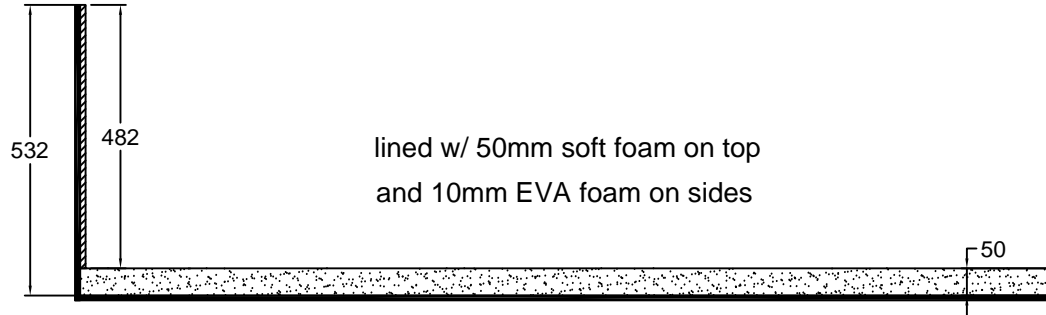

RR2PLASMA75C

FRONT VIEW
BACK VIEW

LEFT VIEW
RIGHT VIEW

TOP VIEW

	SKU: RR2PLASMA75C	BY:	
	UPC: NA	ROAD READY CASES	
	APPROVAL SIGNATURE :	DATE :	
DRAWING DATE :	SCALE :	DRAWING NUMBER :	REVISION :
11 / 12 / 2024	1:13	1/3	NA

RR2PLASMA75C

C-C VIEW

removable soft foam:
100*100*70mm x4pcs

TOP VIEW OF COVER

D-D VIEW

SKU: RR2PLASMA75C	BY:	ROAD READY CASES	
UPC: NA	APPROVAL SIGNATURE: _____ DATE: _____		
DRAWING DATE:	SCALE:	DRAWING NUMBER:	REVISION:
11 / 12 / 2024	1:13	2/3	NA

RR2PLASMA75C

A-A VIEW

TOP VIEW OF BASE

B-B VIEW

SKU: RR2PLASMA75C	BY: ROAD READY CASES	
UPC: NA	DATE: _____	
APPROVAL SIGNATURE: _____		DATE: _____
DRAWING DATE: 11 / 12 / 2024	SCALE: 1:13	DRAWING NUMBER: 3/3
		REVISION: NA