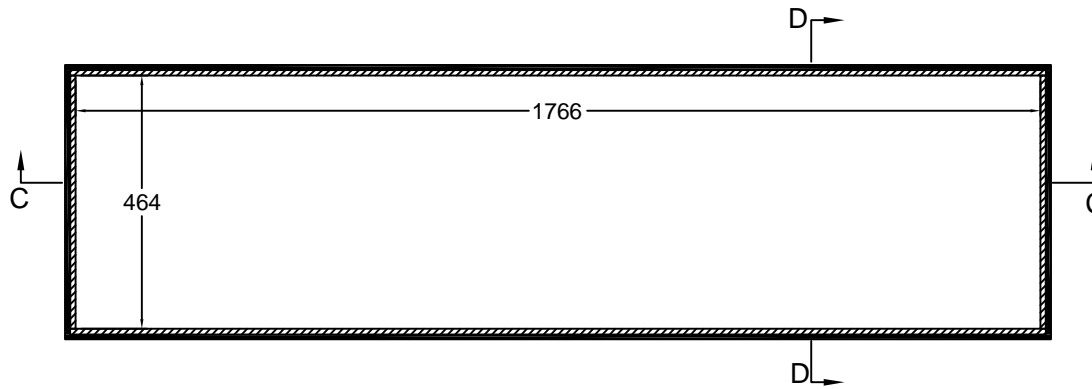

RR2PLASMA75C

FRONT VIEW
BACK VIEW

LEFT VIEW
RIGHT VIEW

TOP VIEW

	SKU: RR2PLASMA75C	BY:	
	UPC: NA	ROAD READY CASES	
	APPROVAL SIGNATURE :	DATE :	
DRAWING DATE :	SCALE :	DRAWING NUMBER :	REVISION :
11 / 12 / 2024	1:13	1/3	NA

RR2PLASMA75C

C-C VIEW

removable soft foam:
100*100*70mm x4pcs

TOP VIEW OF COVER

D-D VIEW

SKU: RR2PLASMA75C	BY:	ROAD READY CASES	
UPC: NA	APPROVAL SIGNATURE: _____ DATE: _____		
DRAWING DATE:	SCALE:	DRAWING NUMBER:	REVISION:
11 / 12 / 2024	1:13	2/3	NA

RR2PLASMA75C

A-A VIEW

TOP VIEW OF BASE

B-B VIEW

SKU: RR2PLASMA75C	BY: ROAD READY CASES	
UPC: NA	DATE: _____	
APPROVAL SIGNATURE: _____		DATE: _____
DRAWING DATE: 11 / 12 / 2024	SCALE: 1:13	DRAWING NUMBER: 3/3
		REVISION: NA