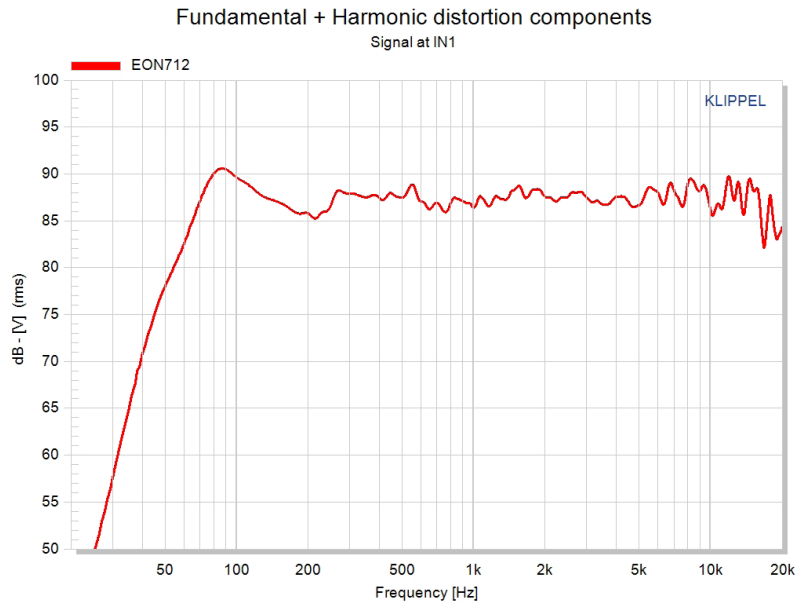

EON712

12-inch Powered PA Speaker with Bluetooth

SPEC SHEET

FREQUENCY RESPONSE ■