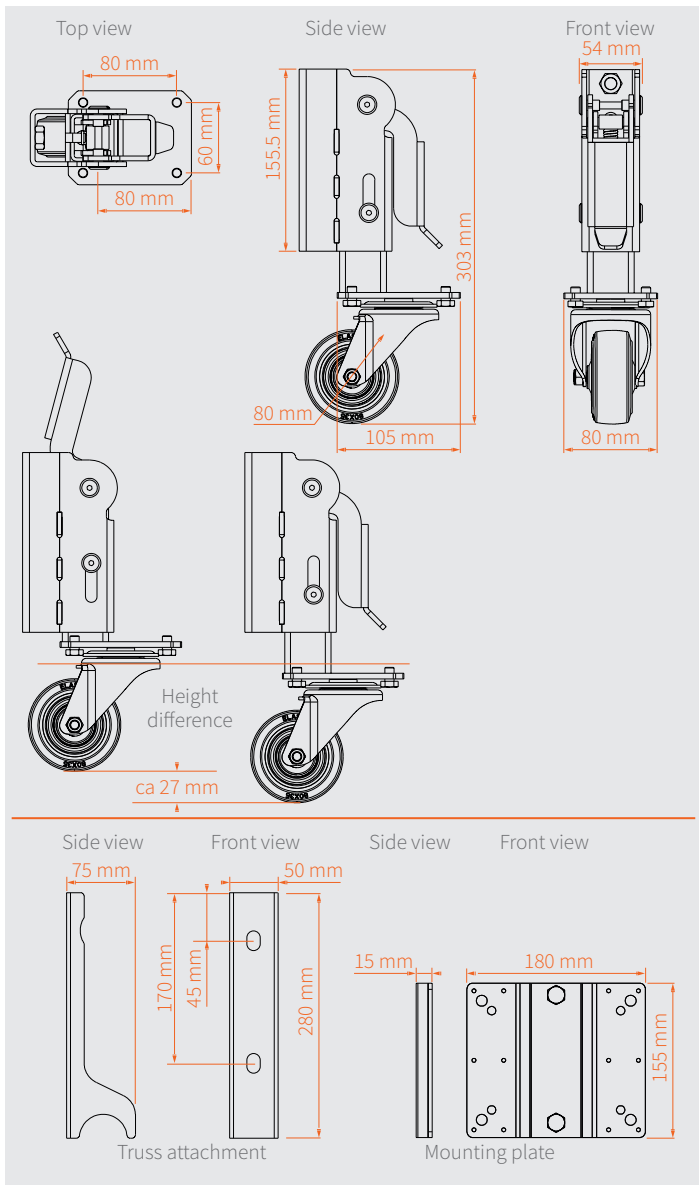

### Truss mover

Mount the lifting wheel on your truss frame, such as a DJ booth, with a truss attachment and roll it easily on and off stage.

## DIMENSIONS

### Truss attachment

Article code:	POPOALT4
EAN:	8720094420851
Suitable for:	truss 30; center to center 239 mm
Material:	2 mm zinc plated metal
Dimensions:	280 x 50 x 75 mm (L x W x H)
Weight:	0.7 kg

\* half couplers not included

### Mounting plate

Article code:	POPOALT2
EAN:	8720094420844
Holes:	4 x Ø 11 mm 4 x Ø 8.5 mm
Material:	5 mm zinc plated metal
Dimensions:	180 x 15 x 155 mm (L x W x H)
Weight:	0.9 kg

\* half couplers not included