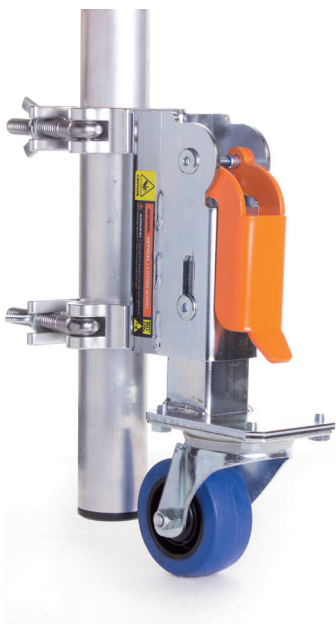

ADMIRAL
STAGING

| www.admiralstaging.com | Josink Kolkweg 10 | 7545 PR Enschede | The Netherlands | Tel: +31 53 4 301 201 |