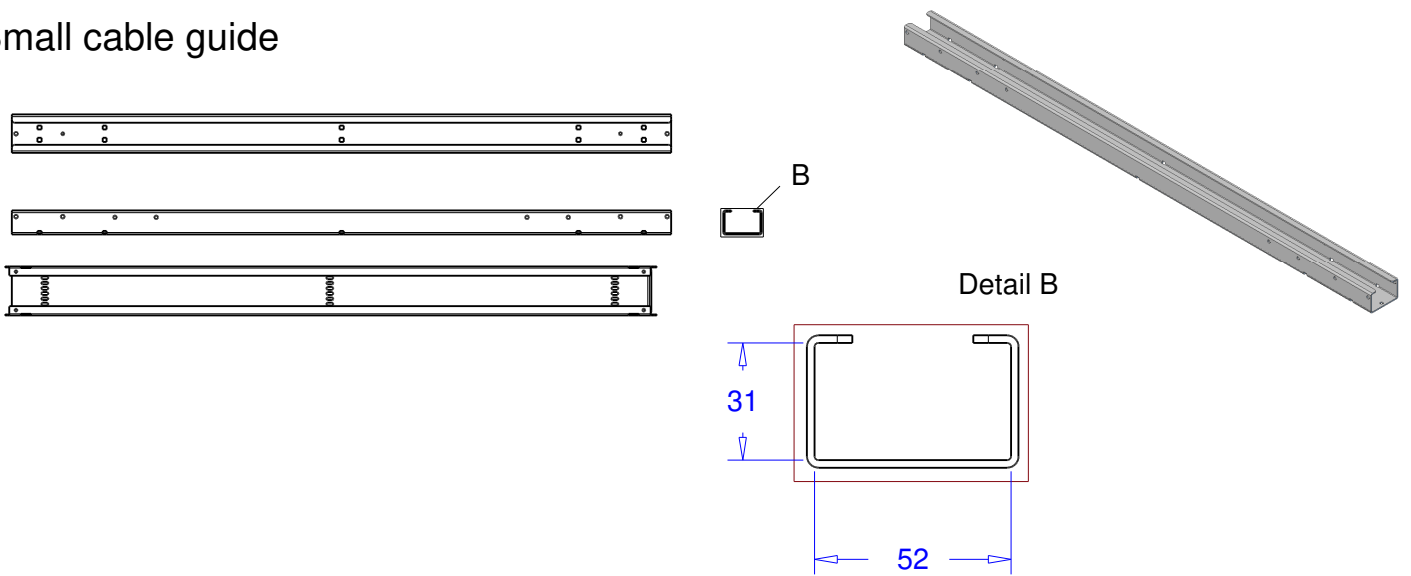

Product:	base 4m x 14m height	 ADMIRAL STAGING ESSENTIALS
Code:	RIKGSN414 and RIKGSN414B	

Basic cable guide

Small cable guide

Snake cable guide

Product: comparison cable gutter

Code:

ADMIRAL
STAGING ESSENTIALS