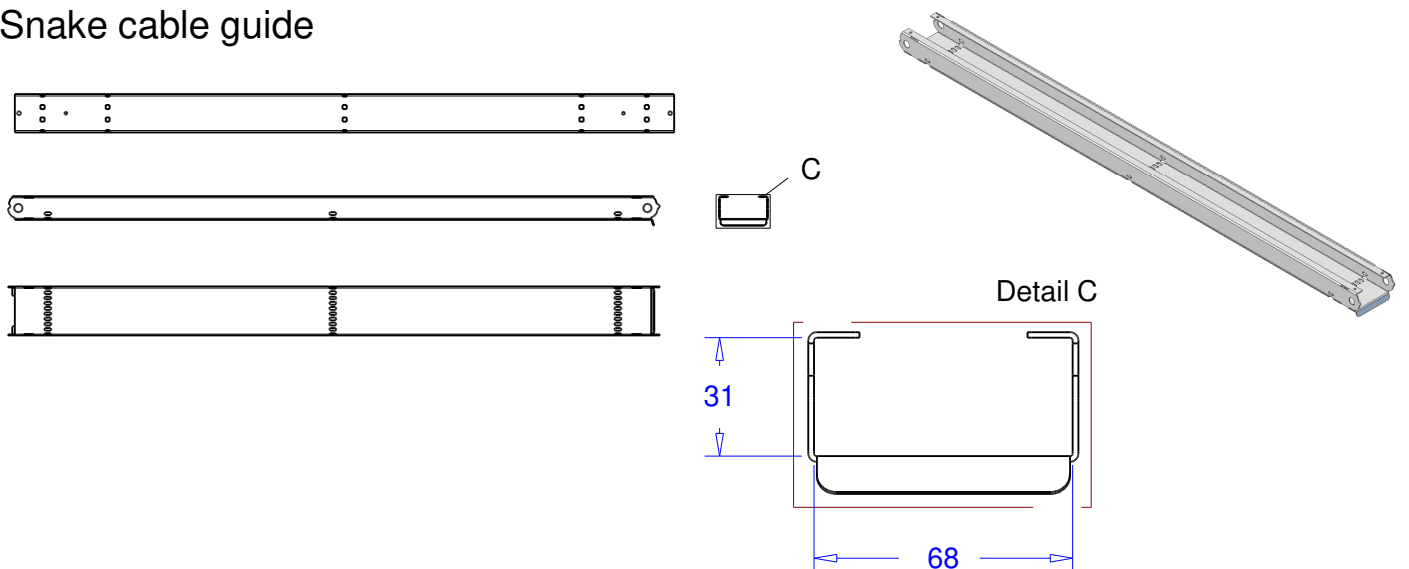

Product:	base 4m x 14m height	 ADMIRAL STAGING ESSENTIALS
Code:	RIKGSN414 and RIKGSN414B	

Basic cable guide

Small cable guide

Snake cable guide

Product: comparison cable gutter

Code:

ADMIRAL
STAGING ESSENTIALS