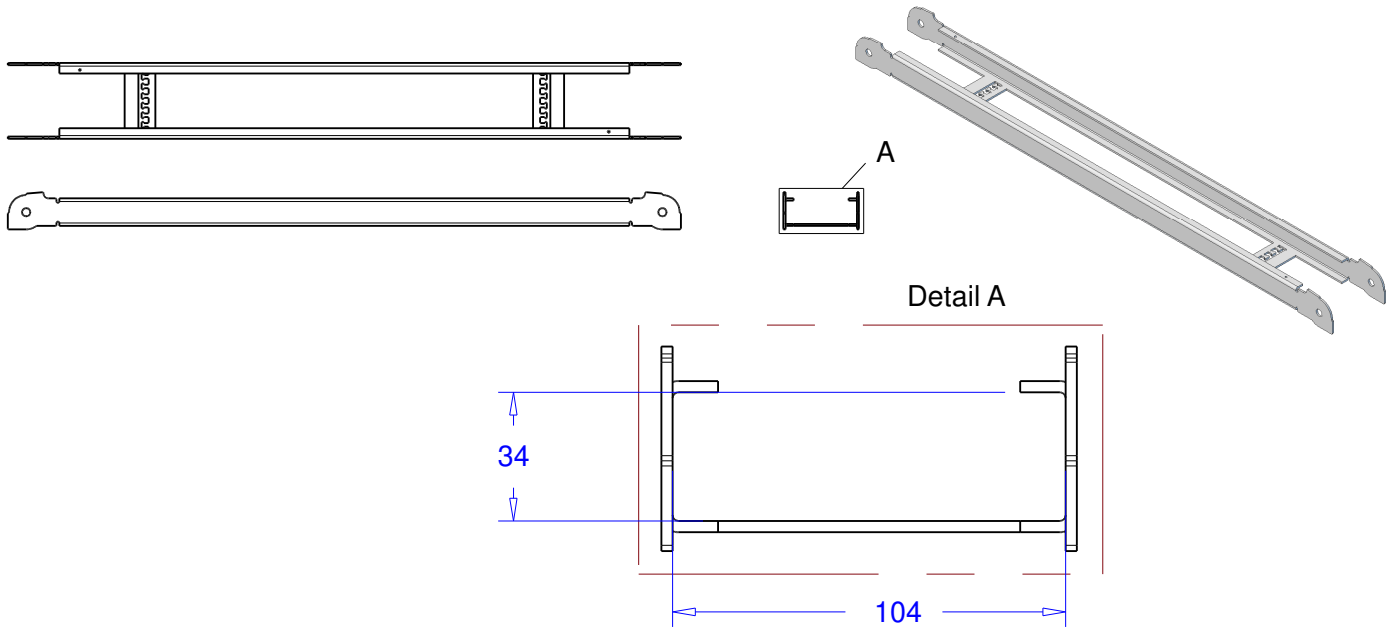

Product:	base 4m x 14m height	 ADMIRAL STAGING ESSENTIALS
Code:	RIKGSN414 and RIKGSN414B	

Basic cable guide

Small cable guide

Snake cable guide

Product: comparison cable gutter

Code:

ADMIRAL
STAGING ESSENTIALS