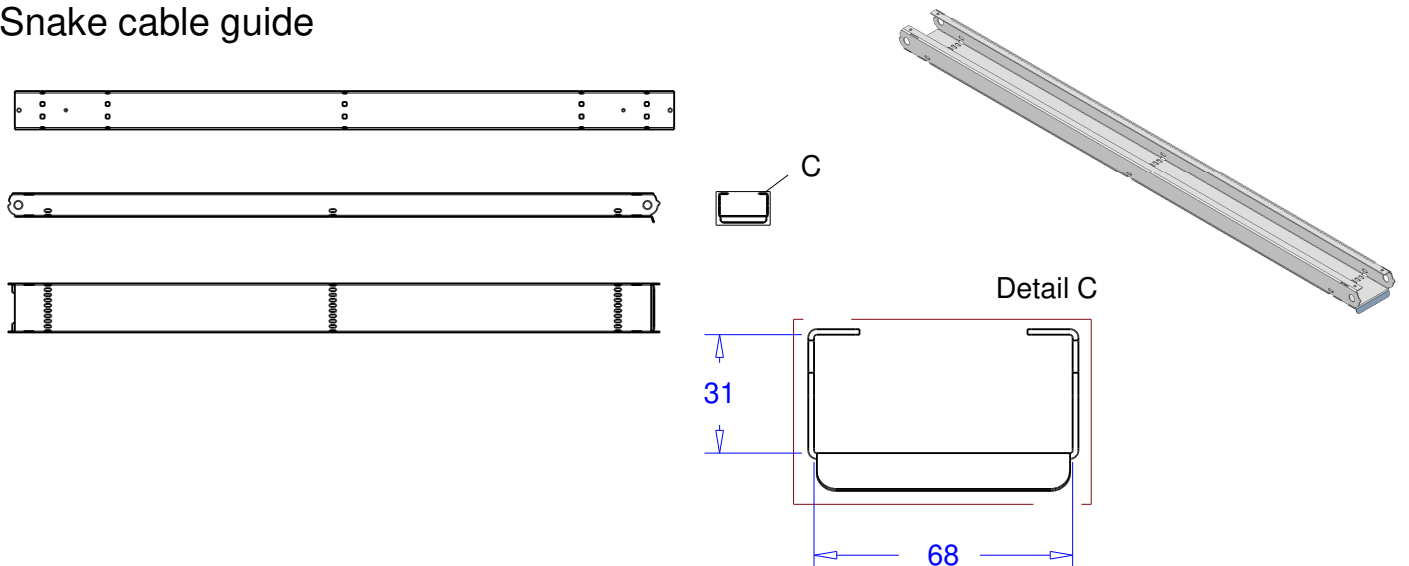

Snake cable guide

Product: comparison cable gutter

Code:

ADMIRAL
STAGING ESSENTIALS