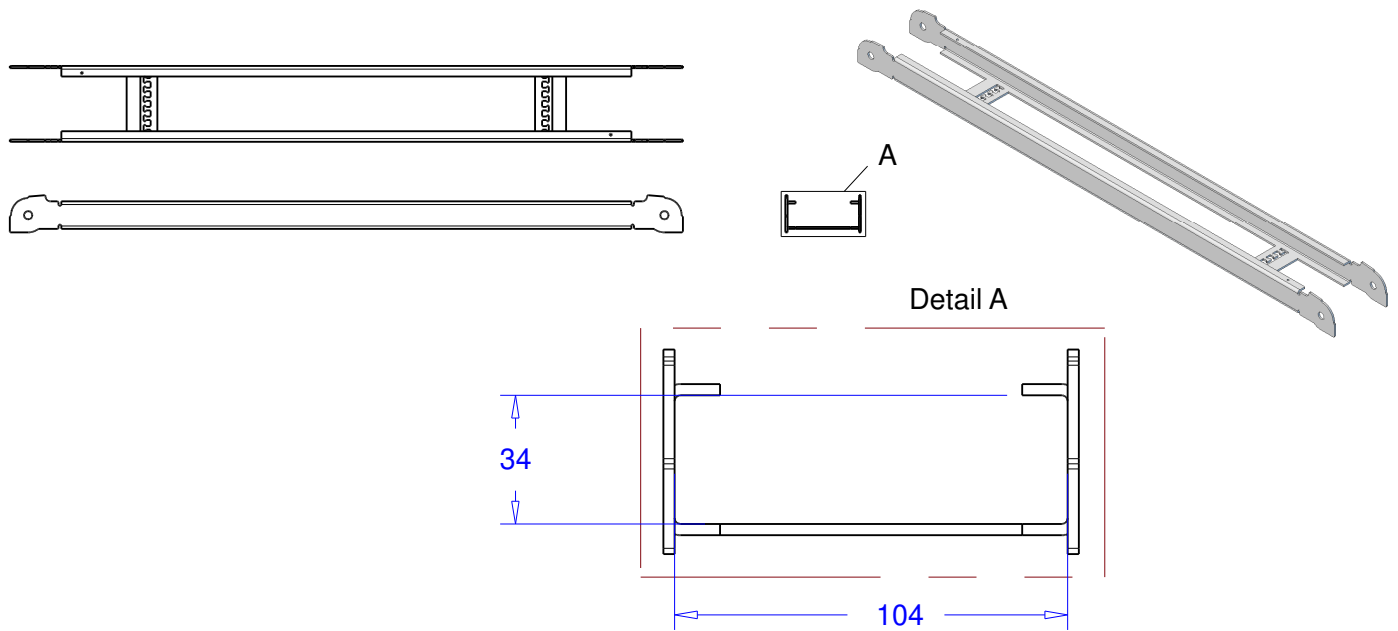

Product:	base 4m x 16m height	 ADMIRAL STAGING ESSENTIALS
Code:	RIKGSN416 and RIKGSN416B	

Basic cable guide

Small cable guide

Snake cable guide

Product: comparison cable gutter

Code:

ADMIRAL
STAGING ESSENTIALS