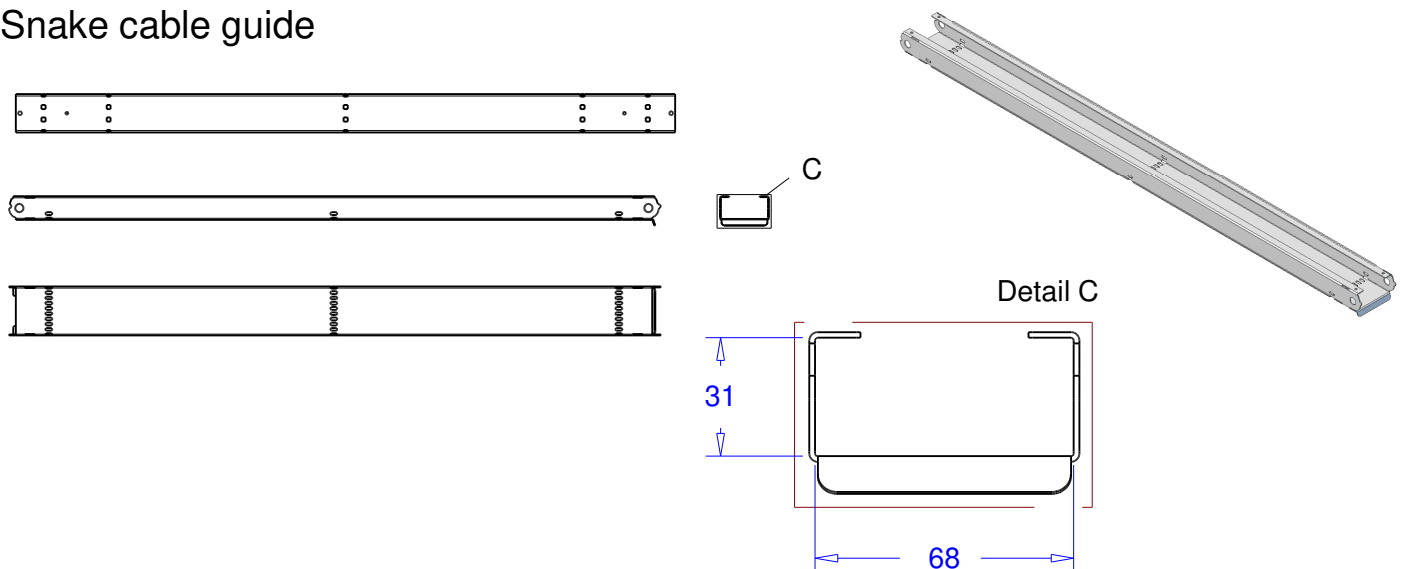

Product:	base 4m x 16m height	 ADMIRAL STAGING ESSENTIALS
Code:	RIKGSN416 and RIKGSN416B	

Basic cable guide

Small cable guide

Snake cable guide

Product: comparison cable gutter

Code:

ADMIRAL
STAGING ESSENTIALS