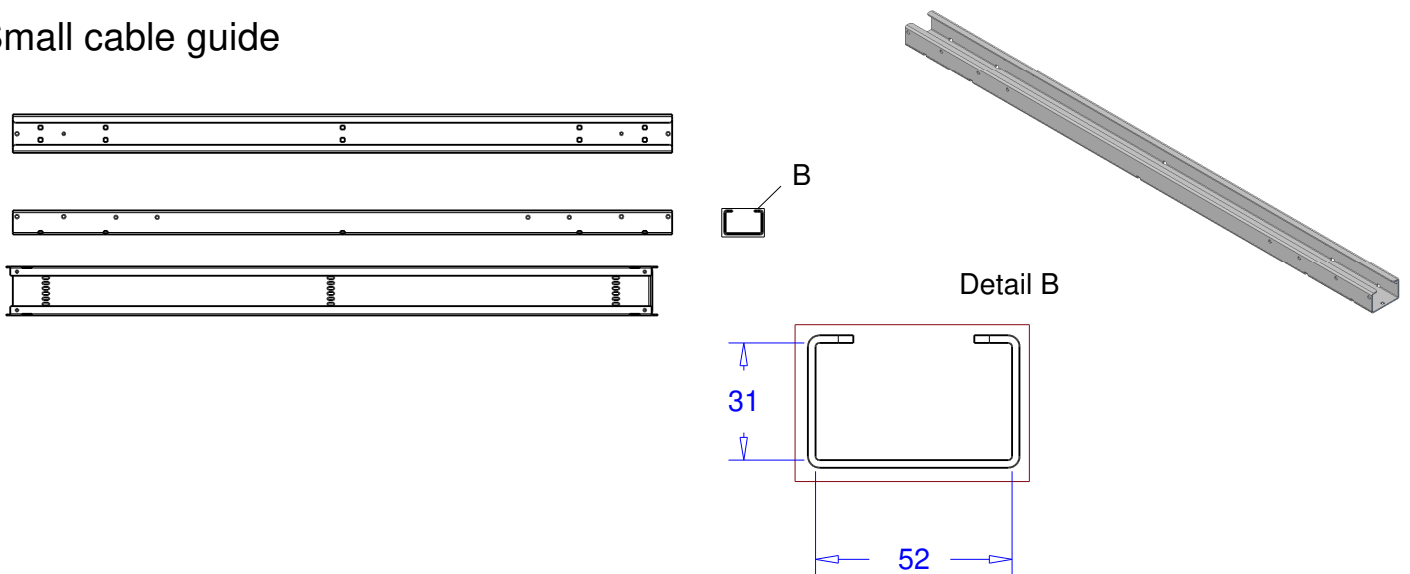

Product:	base 4m x 16m height	 ADMIRAL STAGING ESSENTIALS
Code:	RIKGSN416 and RIKGSN416B	

Basic cable guide

Small cable guide

Snake cable guide

Product: comparison cable gutter

Code:

ADMIRAL
STAGING ESSENTIALS