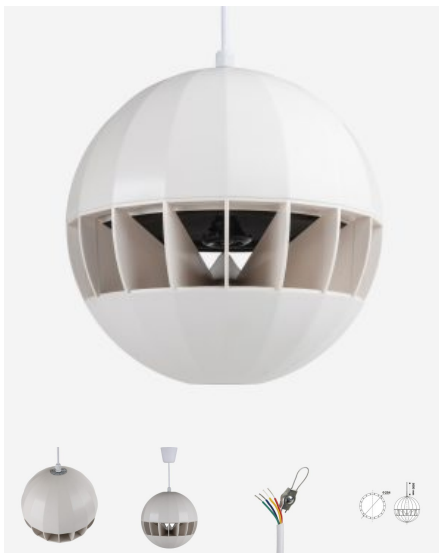

SHP820W

SKU: H10925

360° diffusion pendant speaker for 100V amplifiers
Provided with cable sling

- 2-way pendant speaker 8" 360° diffusion - 100V 5 to 20W
- Hidden safety sling
- Easy to install

Voltage
Puissance

100 V
5 W, 10 W, 20 W

Price: 139 € inc. VAT