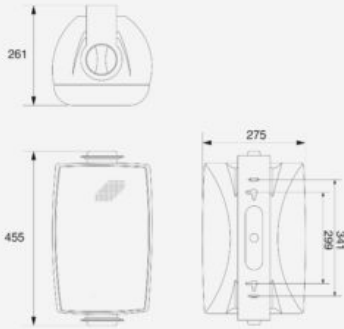

EHP880B

SKU: H10212

- 80W high-fidelity sound
- Discrete design, available in white or black finish
- Built-in wall-mount brackets
- Low-impedance or 100V line use

Hifi	Yes
Impedance	8 Ω
Voltage	100 V, 70 V
Puissance	10 W, 20 W, 40 W, 80 W

Price: 169 € inc. VAT