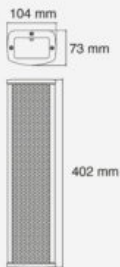

CLS440

SKU: H10515

Aluminium column 4 x 2.5" 100 V 20/40 W - IP44

- Ideal for voice reproduction in places of worship
- Aluminium grille and housing
- Water-resistant
- Operates at 100 V
- The columns are provided with wall-mounting brackets.

Hifi	Yes
Voltage	100 V
Puissance	20 W, 40 W

Price: 89 € inc. VAT