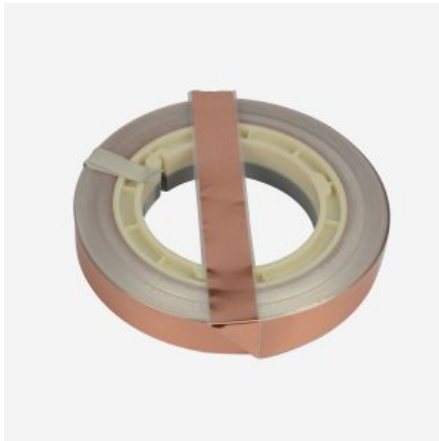

BM-CU100

SKU: H10801

Copper tape 100m -18mm wide x 0.1mm thick

The BM-Cu100 is an 18mm wide, 0.1mm thick (1.8mm² cross-section) copper tape insulated with a 0.05mm strip of Melinex.

Cables specially designed for induction loops where the loop must run under carpeting or in places not suitable for conventional cables.

Price: 329 € inc. VAT