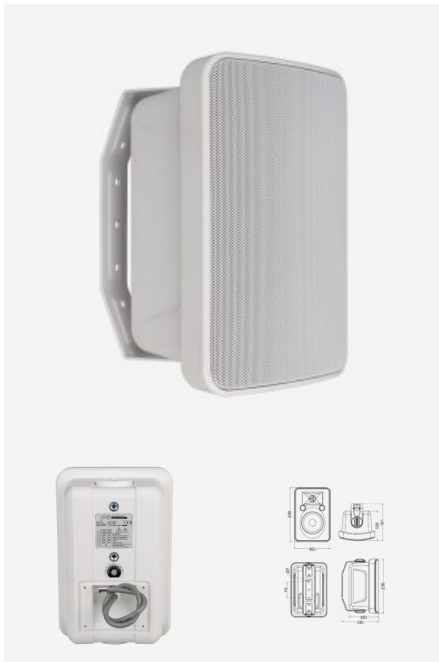

EHP420IPB

SKU: H10917

Tropicalised speaker 4" 100V 2 to 20W 8 ohms - Noire

- Designed for indoor and outdoor use
- Simple and elegant design, available in white or black finish
- Built-in wall-mount brackets
- Low-impedance or 100V line use

Sold in pairs

Hifi	Yes
Impedance	8 Ω
Voltage	100 V
Tropicalisée	Oui
Puissance	2,5 W, 5 W, 10 W, 20 W

Price: 145 € inc. VAT

EHP420IPW

SKU: H10918

Tropicalised speaker 4" 100V 2 to 20W 8 ohms - Noire

- Designed for indoor and outdoor use
- Simple and elegant design, available in white or black finish
- Built-in wall-mount brackets
- Low-impedance or 100V line use

Sold in pairs

Hifi	Yes
Impedance	8 Ω
Voltage	100 V
Tropicalisée	Oui
Puissance	2,5 W, 5 W, 10 W, 20 W

Price: 145 € inc. VAT