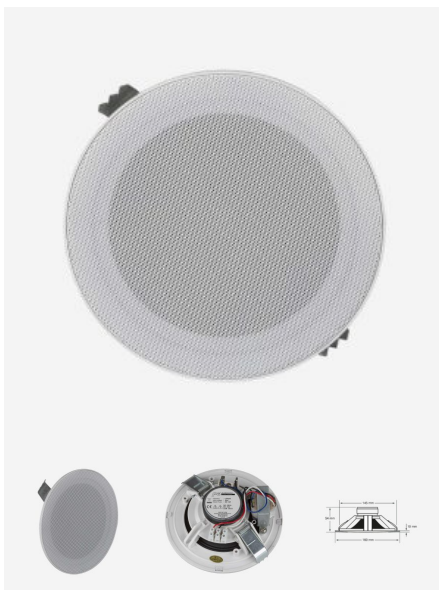

CHP506

SKU: H10912

- 5" ceiling speaker 6W 100V
- Dual cone

Voltage **100 V**
Puissance **3 W, 6 W**

Price: 19 € inc. VAT