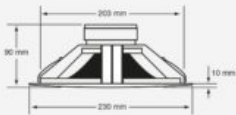

CHP606

SKU: H9755

6" dual-cone ceiling speaker 100V 3/6W

- Clear and intelligible sound reproduction
- Dual-cone loudspeaker
- Easy to install

Voltage
Puissance

100 V
3 W, 6 W

Price: 25 € inc. VAT