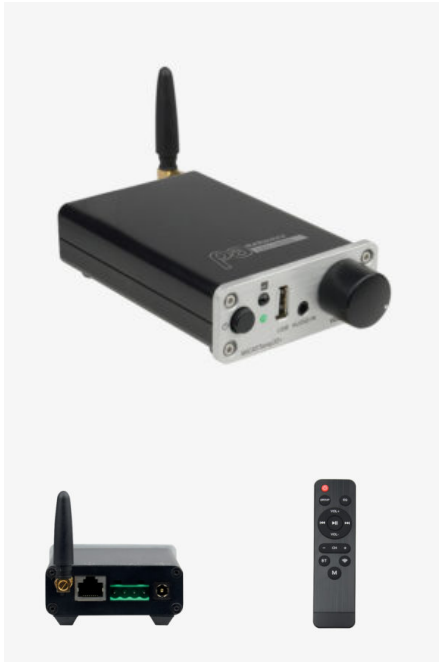

MULTIMEDIA PLAYERS

WICASTAMP30+

SKU: H11248

- Amplification 2 x 30W under 8 Ohms
- Works with a LinkPlay card compatible with many streaming and multiroom apps
- DLNA, Airplay2, Bluetooth®
- Aux input line level 200 mV
- WiFi and Ethernet
- USB drive
- Alarm clock function
- Programmed shutdown function
- Delivered with infrared remote control

Price: 149 € inc. VAT

WICASTPLAY+

SKU: H11247

WiCASTplay+ is a wireless audio transmitter

- 1 analogue 3.5 mm mini jack input for telephone or other other device with volume control
- Works with a LinkPlay card compatible with many streaming and multiroom apps
- Powered by a 15 V - 2 A connector
- Adjustable Wifi antenna
- RJ45 port
- Output on 2 RCA
- Compatible with AirPlay 2 and major streaming services
- USB drive
- Alarm clock function
- Programmed stop function

- All-in-one system
- 5-input mixer
- Chime with pushbutton
- Mountable in 19" wide racks
- 70 V/100 V or low impedance amplified output

Voltage	100 V
Puissance	130 W
Impedance	16 Ω, 4 Ω

Price: 469 € inc. VAT