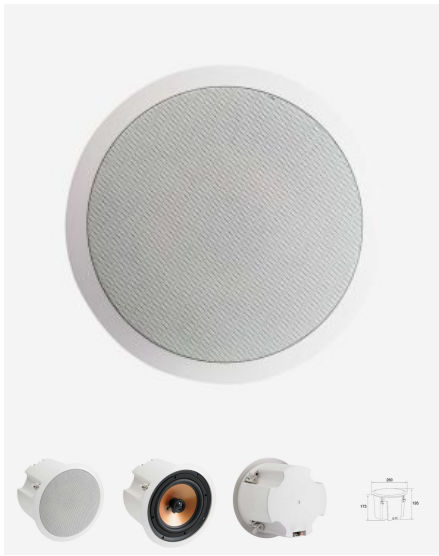

CHF860

SKU: H9909

- 8" ceiling speaker 60W 8 ohms
- High-fidelity sound
- True 2-way speaker with sound box
- Simple and elegant design
- Easy to install

Hifi
Impedance
Puissance

Yes
8 Ω
60 W

Price: 169 € inc. VAT