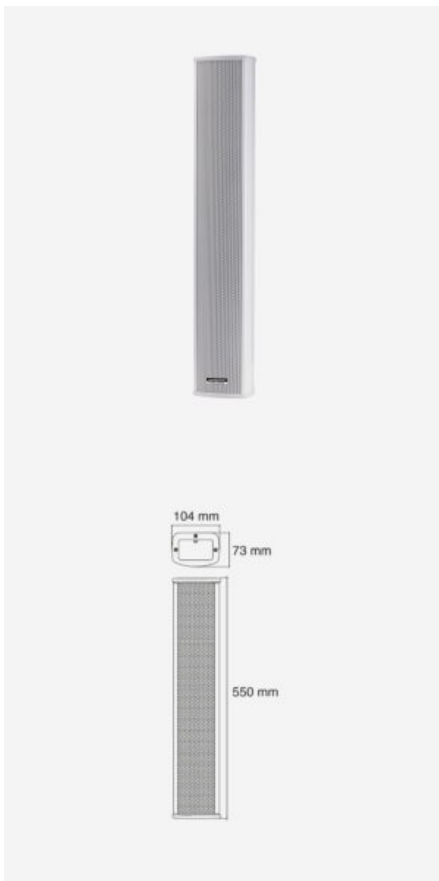

CLS660

SKU: H10516

Aluminium column 6 x 2.5" 100V 30/60W - IP44

- Ideal for voice reproduction in places of worship
- Aluminium grille and housing
- Water-resistant
- Operates at 100V
- The columns are provided with wall-mounting brackets.

Hifi	Yes
Voltage	100 V
Puissance	30 W, 60 W

Price: 109 € inc. VAT