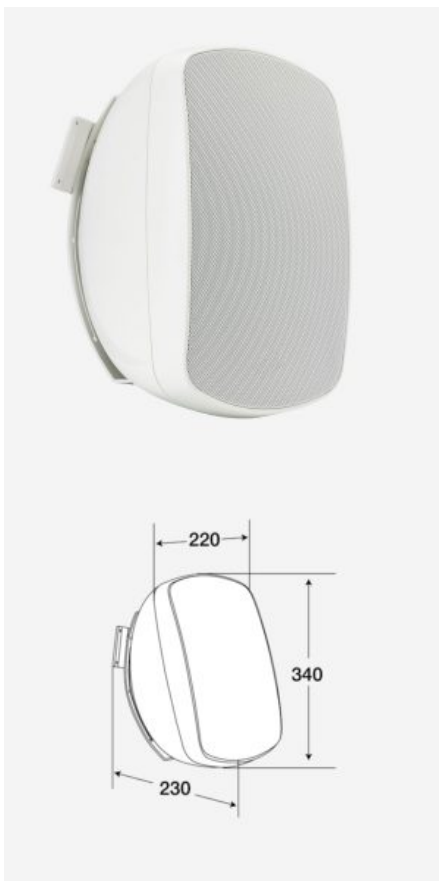

BORNEO660W

SKU: H9911

- Designed for indoor and outdoor use
- Simple and elegant design, available in white or black finish
- Discrete mounting system with vertical and horizontal orientation
- Low-impedance or 100V line use

Hifi	Yes
Impedance	8 Ω
Voltage	100 V
Tropicalisée	Oui
Puissance	60 W

Price: 249 € inc. VAT