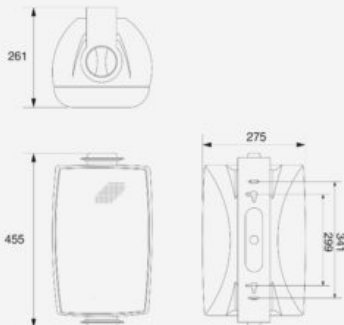

EHP880W

SKU: H10213

- 80W high-fidelity sound
- Discrete design, available in white or black finish
- Built-in wall-mount brackets
- Low-impedance or 100V line use

Hifi	Yes
Impedance	8 Ω
Voltage	100 V, 70 V
Puissance	10 W, 20 W, 40 W, 80 W

Price: 169 € inc. VAT