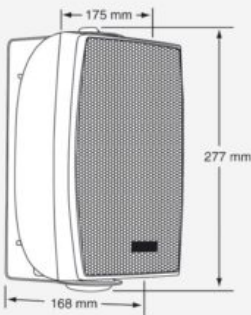

EHP410W

SKU: H9760

- High-fidelity sound
- Designed for indoor use
- Discrete design, available in black finish
- Built-in wall-mount brackets
- Low-impedance or 100V line use

Hifi

Yes

Impedance

8 Ω

Voltage

100 V, 70 V

Price: 85 € inc. VAT