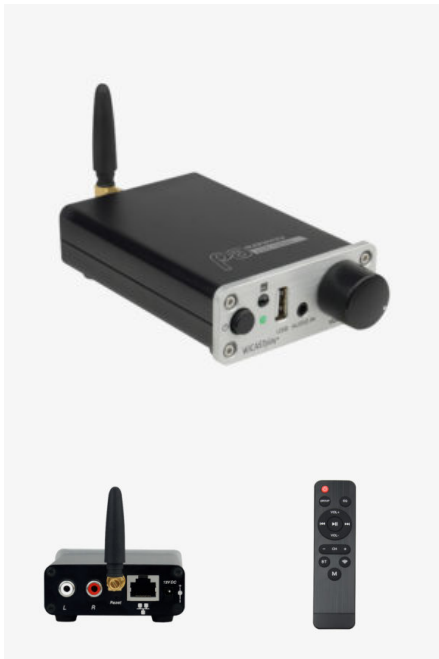

MULTIMEDIA PLAYERS

WICASTAMP30+

SKU: H11248

- Amplification 2 x 30W under 8 Ohms
- Works with a LinkPlay card compatible with many streaming and multiroom apps
- DLNA, Airplay2, Bluetooth®
- Aux input line level 200 mV
- WiFi and Ethernet
- USB drive
- Alarm clock function
- Programmed shutdown function
- Delivered with infrared remote control

Price: 149 € inc. VAT

WICASTPLAY+

SKU: H11247

WiCASTplay+ is a wireless audio transmitter

- 1 analogue 3.5 mm mini jack input for telephone or other other device with volume control
- Works with a LinkPlay card compatible with many streaming and multiroom apps
- Powered by a 15 V - 2 A connector
- Adjustable Wifi antenna
- RJ45 port
- Output on 2 RCA
- Compatible with AirPlay 2 and major streaming services
- USB drive
- Alarm clock function
- Programmed stop function

Price: 109 € inc. VAT

WICASTPLAY

SKU: H10996

WICASTplay is a wireless audio transmitter

- 1x mini-jack output 3.5 mm analog
- Powered by a 5 V Micro USB connector
- 300mA of consumption only
- Compatible with AirPlay and major streaming service
- USB & SD drive
- Alarm clock function
- Programmed stop function

- All-in-one system
- 5-input mixer
- Chime with pushbutton
- Mountable in 19" wide racks
- 70 V/100 V or low impedance amplified output

Voltage	100 V
Puissance	130 W
Impedance	16 Ω, 4 Ω

Price: 469 € inc. VAT