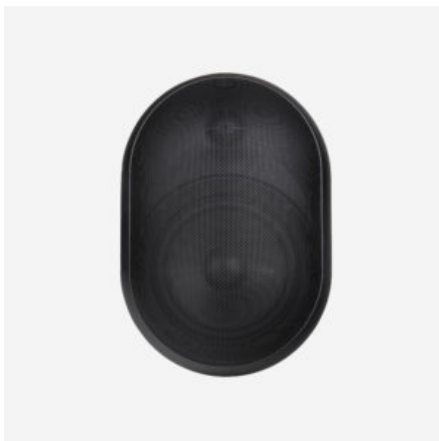

JAVA315B

SKU: H10921

- Designed for indoor and outdoor use
- Simple and elegant design, available in white or black finish
- Discrete mouting system with vertical and horizontal orientation
- Low-impedance or 100V line use

Price per pair

Hifi	Yes
Impedance	16 Ω
Voltage	100 V
Tropicalisée	Oui
Puissance	7,5 W, 15 W

Price: 109 € inc. VAT