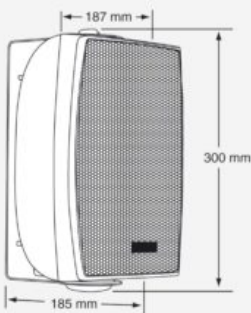

Hifi

Impedance
Voltage

Yes

8 Ω

100 V, 70 V

Price: 99 € inc. VAT

EHP410W**SKU:** H9760

- High-fidelity sound
- Designed for indoor use
- Discrete design, available in black finish
- Built-in wall-mount brackets
- Low-impedance or 100V line use