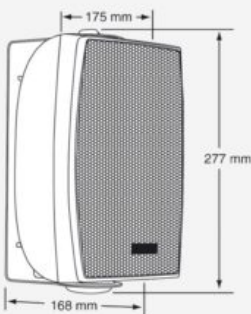

EHP410B

SKU: H9761

- High-fidelity sound
- Designed for indoor use
- Discrete design, available in black finish
- Built-in wall-mount brackets
- Low-impedance or 100V line use

Hifi

Yes

Impedance

8 Ω

Voltage

100 V, 70 V

Price: 85 € inc. VAT