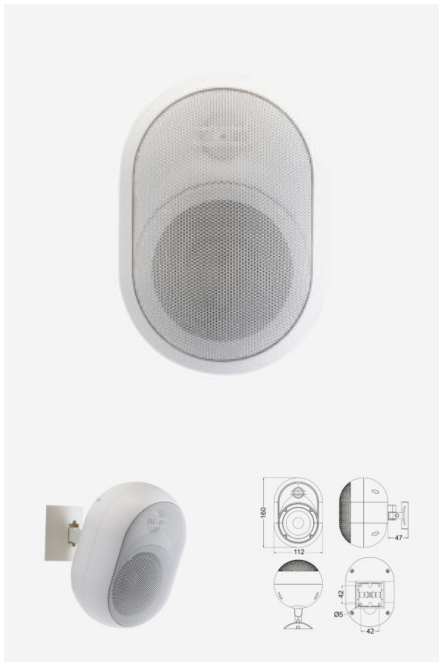

JAVA315W

SKU: H10922

- Designed for indoor and outdoor use
- Simple and elegant design, available in white or black finish
- Discrete mouting system with vertical and horizontal orientation
- Low-impedance or 100V line use

Price per pair

Hifi	Yes
Impedance	16 Ω
Voltage	100 V
Tropicalisée	Oui
Puissance	15 W, 30 W

Price: 109 € inc. VAT