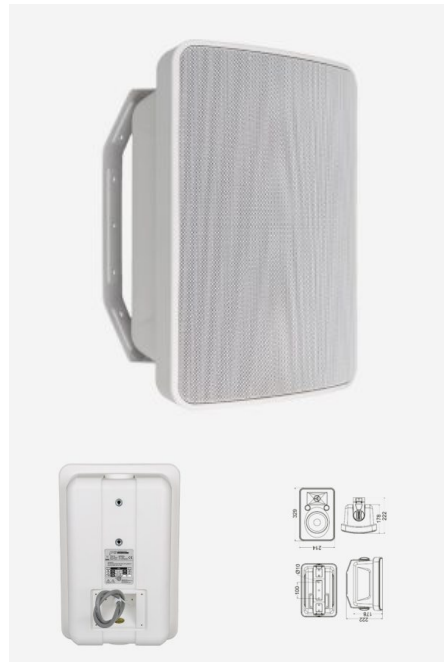

EHP660IPW

SKU: H10920

Tropicalised speaker 6" 100 V 7,5~60 W/8 ohms - White

- Designed for indoor and outdoor use
- Simple and elegant design, available in white or black finish
- Built-in wall-mount brackets
- Low-impedance or 100V line use

Sold in pairs

Hifi	Yes
Impedance	8 Ω
Voltage	100 V
Tropicalisée	Oui
Puissance	7,5 W, 15 W, 30 W, 60 W

Price: 269 € inc. VAT