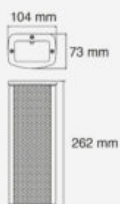

CLS220

SKU: H10514

Aluminium column 2 x 2.5" 100V 10/20W - IP44

- Ideal for voice reproduction in places of worship
- Aluminium grille and housing
- Water-resistant
- Operates at 100V
- The columns are provided with wall-mounting brackets.

Hifi	Yes
Voltage	100 V
Puissance	10 W, 20 W

Price: 72 € inc. VAT