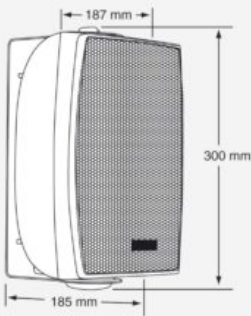

EHP520B

SKU: H9763

- 40W high-fidelity sound
- Designed for indoor use
- Discrete design, available in black finish
- Built-in wall-mount brackets
- Low-impedance or 100V line use

Hifi

Impedance
Voltage

Yes

8 Ω

100 V, 70 V

Price: 99 € inc. VAT