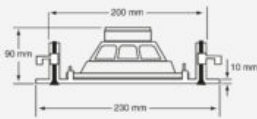

- 2-way system
- Clear sound
- Simple and elegant design
- Easy to install

Puissance
Voltage**2,5 W, 5 W, 10 W**
100 V**Price:** 55 € inc. VAT**CHP606****SKU:** H9755

6" dual-cone ceiling speaker 100V 3/6W