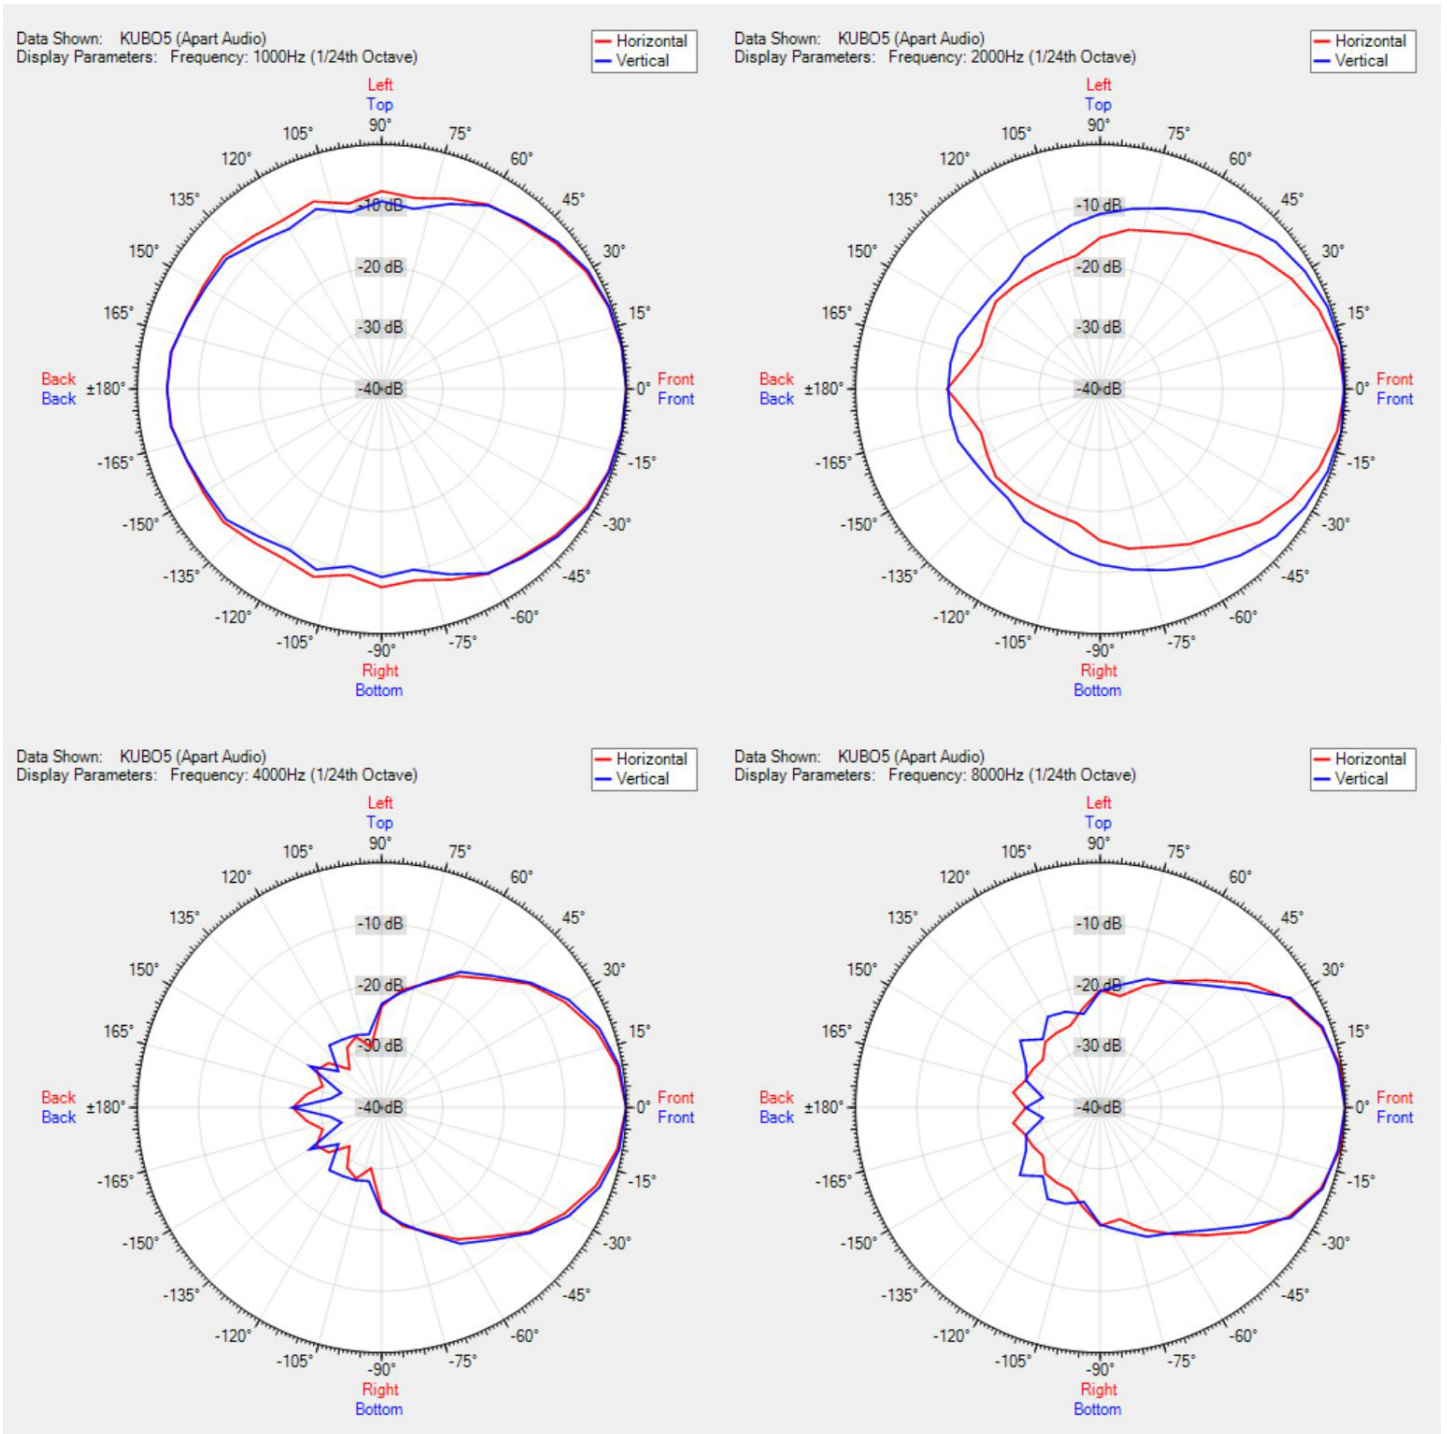

KUBO5-BL

5.25" Compact design two-way
loudspeaker, black

KUBO5 is a 5.25" two-way loudspeaker with integrated bass reflex port providing a dynamic and fast bass response. The unseen original and timeless KUBO cabinet produces 80 watts dynamic power at 8 ohms. Multiple KUBO loudspeakers can easily be daisy chained via the in & link connection with euroblock connectors.

The K-Mount bracket & fixing K-bolts offer a safe and comfortable loudspeaker hook-up. The easy cable management and 140° vertical or horizontal mounting possibility allows you to install the KUBO5 everywhere on any type of wall or ceiling. The intuitive end-caps are very installer-friendly and are kept in place by 14 integrated strong neodymium magnets, hiding all connections and bracket hardware on both sides. KUBO will blend audio in with any kind of interior and architect designed environment.

TECHNICAL SPECIFICATIONS

height in mm	155	width in mm	164
depth in mm	136	loudspeaker system	2-way
woofer size in inch	5.25	woofer cone material	coated paper
tweeter size in inch	1	mounting system	U-bracket
colour	black / white	impedance (ohms)	8
low impedance dynamic power in watts	80	low impedance RMS power in watts	50
SPL 1W/1m in dB	92	max SPL 1m in dB	106
frequency response in Hz	94 - 20K	main construction material	ABS plastic
grille main material	steel	IP rating	
Horizontal dispersion angle 1000 Hz	180°	Vertical dispersion angle 1000 Hz	180°
closest RAL colour (subject to deviations)	RAL9016 (W) / RAL9011 (BL)	Net weight product (kg)	1,70

POLAR PLOTS

MORE PICTURES

ACCESSORIES

LRAPRE-BL

Premium light rail adaptor KUBO3/5,SDQ5P,OVO5, pack of 2

LRABAS-BL

Basic light rail adaptor KUBO3/5, SDQ5P, OVO5, pack of 10