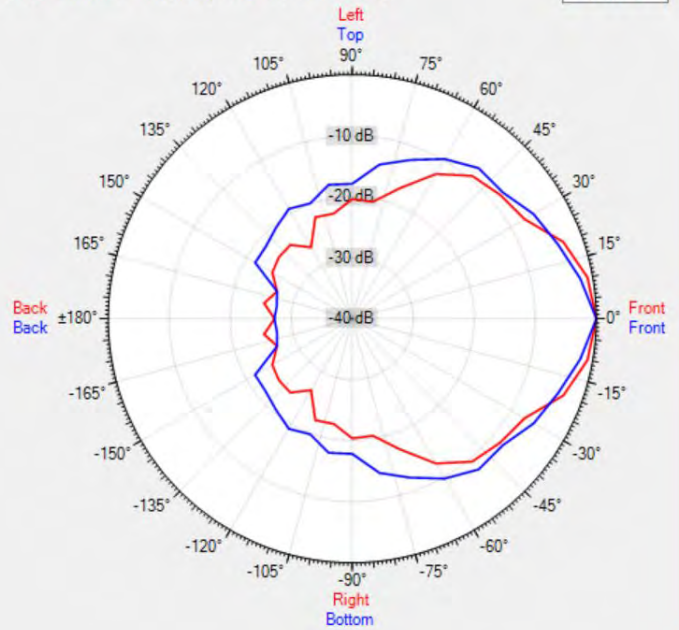

Data Shown: KUBO5T (Apart Audio)
Display Parameters: Frequency: 8000Hz (1/24th Octave)

Horizontal
Vertical