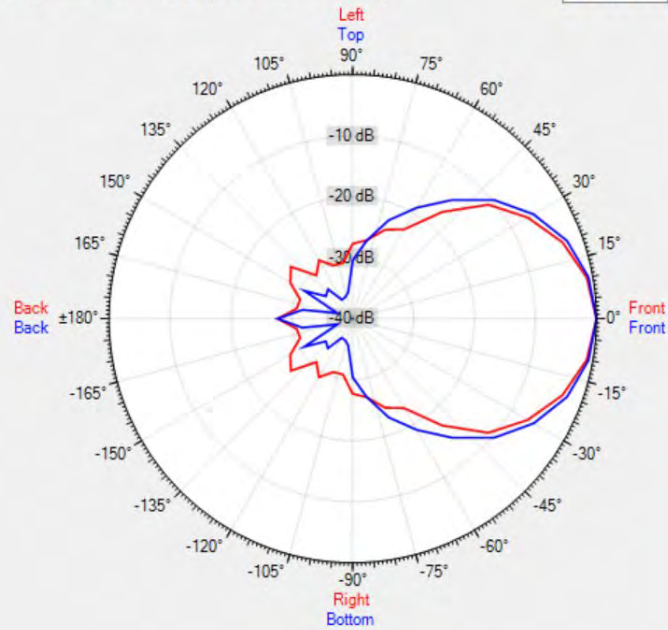

Data Shown: KUBO5T (Apart Audio)
Display Parameters: Frequency: 4000Hz (1/24th Octave)

Horizontal
Vertical