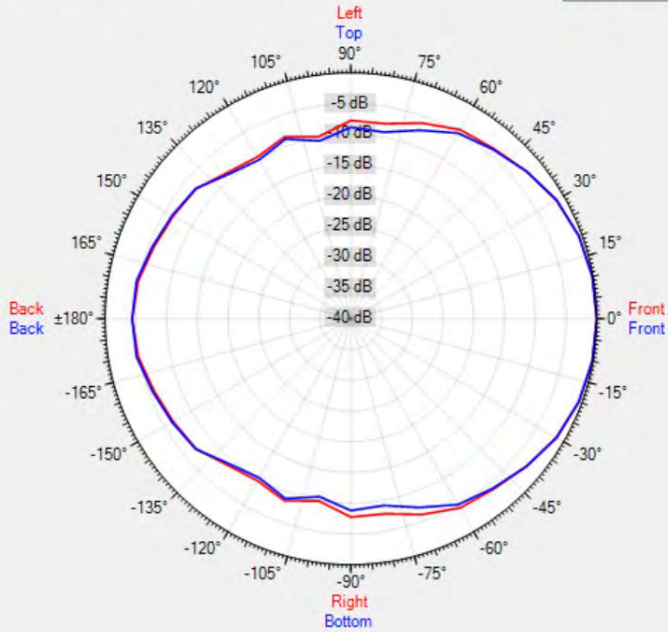

KUBO5T-BL

5.25" Compact design two-way loudspeaker, black

The stylish and subtle cube-shaped designed KUBO5T is a 5.25" two-way compact loudspeaker with bass reflex port. It can be used as a 70/100 volt or low impedance 16 ohms loudspeaker producing up to 80 watts dynamic power. The K-Mount bracket offers easy cable management and 140° vertical or horizontal mounting flexibility. Combined with the special designed fixing K-bolts you can install the loudspeaker in a safe and comfortable way on any type of wall or ceiling.

TECHNICAL SPECIFICATIONS

height in mm	155	width in mm	164
depth in mm	136	loudspeaker system	2-way
woofer size in inch	5.25	woofer cone material	coated paper
tweeter size in inch	1	mounting system	U-bracket
colour	black / white	100V transformer power taps in watts	30 - 15 - 6 - 3
70V transformer power taps in watts	30 - 15 - 7.5 - 3 - 1.5	impedance (ohms)	16
low impedance dynamic power in watts	80	low impedance RMS power in watts	50
SPL 1W/1m in dB	92	max SPL 1m in dB	106
frequency response in Hz	94 - 20K	main construction material	ABS plastic
grille main material	steel	IP rating	
Horizontal dispersion angle 1000 Hz	180°	Vertical dispersion angle 1000 Hz	180°
closest RAL colour (subject to deviations)	RAL9016 (W) / RAL9011 (BL)	Net weight product (kg)	2,05

POLAR PLOTS

Data Shown: KUBO5T (Apart Audio)
Display Parameters: Frequency: 1000Hz (1/24th Octave)

Horizontal
Vertical

Data Shown: KUBO5T (Apart Audio)
Display Parameters: Frequency: 2000Hz (1/24th Octave)