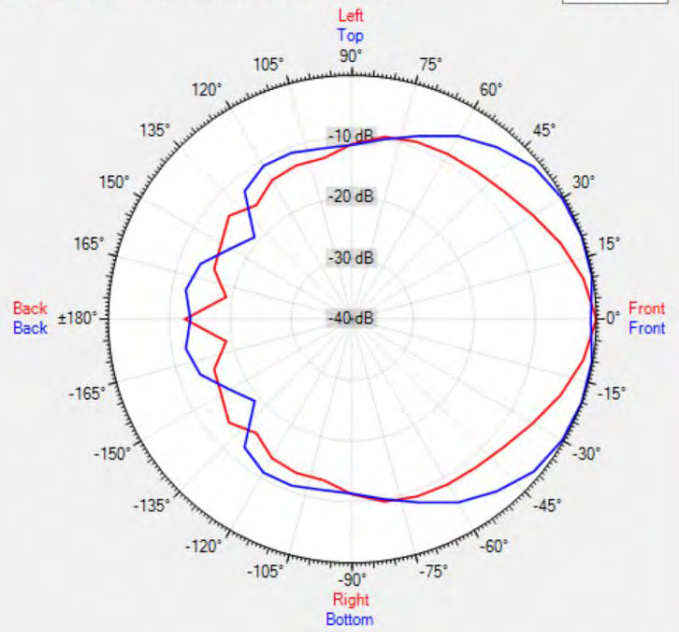

Data Shown: KUBO5T (Apart Audio)
Display Parameters: Frequency: 2000Hz (1/24th Octave)

Horizontal
Vertical