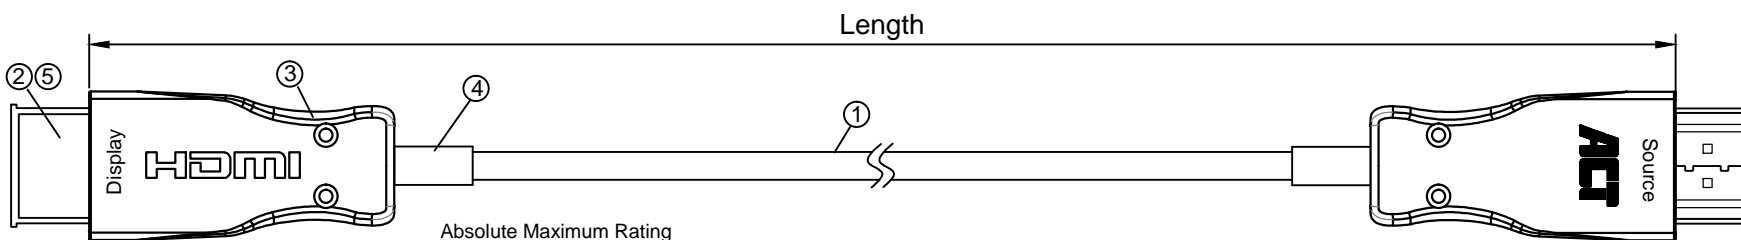

RoHS Compliant

REV.	REVISED DESCRIPTION	DATE	CHECKED
A0	FIRST RELEASE	2019/04/16	

Absolute Maximum Rating

Parameter	Symbol	Min	Max	Unit
Power Supply Voltage	VCC	4.5	5.5	V
Operating Temperature	Top	0	50	°C
Storage Temperature	Ts	-40	70	°C
Relative Humidity	Hs	10	80	%RH

Recommended Operating Conditions

Parameter	Symbol	Min	Typical	Max	Unit
Power Supply Voltage	VCC	4.75	5.0	5.25	V
Operating Temperature	Top	0		50	°C

HDMI Type A Pin Assignment z

PIN	Function	PIN	Function
1	T.M.D.S. Data 2+	11	TMDS Clock Shield
2	T.M.D.S. Data 2 Shield	12	TMDS Clock-
3	T.M.D.S. Data 2-	13	CEC
4	T.M.D.S. Data 1+	14	Utility
5	T.M.D.S. Data 1 Shield	15	SCL
6	T.M.D.S. Data 1-	16	SDA
7	T.M.D.S. Data 0+	17	DDC/CEC Ground
8	T.M.D.S. Data 2 Shield	18	+5V Power
9	T.M.D.S. Data 0-	19	Hot Plug Detect
10	TMDS Clock+		

Item NO.	Length(m)
AK3930	10.0m
AK3931	15.0m
AK3932	20.0m
AK3933	30.0m
AK3934	40.0m
AK3935	50.0m
AK3936	60.0m
AK3937	70.0m
AK3938	80.0m
AK3939	90.0m
AK3940	100.0m

Specifications

Item	Description	
	Transmitter (Source)	Receiver (Sink)
HDCP & DDC	HDCP 2.2 Fully Support bi-directional EDID and HDCP communication	
Video Bandwidth	6 Gbps/x3Channel (max)+ Clock.	
Supported	4k@60Hz@4:4:4@100m	
Resolution & Distance		
O/E Converter	4 channel 850 nm VCSEL array	4 CH GaAs PD array
Connector Type	HDMI type A	
Cable Type	Hybrid type with OM3 fiber and copper	
Cable Length	75m/100m(with +/- cm tolerance) Custom length available.	
Cable Outer Diameter	4.8mm	
Jacket Outer Material	TPU(Custom)	
Differential Input	100 ohm (typ)	

KEY FEATURES

- Up to 100m Maximum Length.(Custom Length Available)
- Supports computer resolutions to **4K@60Hz@4:4:4**
- Plug and Play
- Compatible with **HDMI 2.0 standard**
- Support **HDCP2.2@ARC**
- Self-detecting function for EDID information
- No loss of signal
- Hybrid optical cable with fiber and copper wire

Applications

- Digital Signage
- LED signboards in streets and in stadiums
- Medical Imaging Equipment
- Airplane On-board Video System
- Home Theater
- Blue-ray, 3D video, Projector, Set-up box, DVR, Game Consoles and Computer
- TV Broadcast Station
- Conference Room Video Equipment
- Security systems

⑤		HDMI Protective Cap, PE	2PCS	
④	SR	Black	2PCS	
③	Shell	Metal Shell, Gun color	2Sets	
②	Connector	HDMI-A male, Gold-Plated	2Sets	
①	Cable	HDMI 2.0 Optical Cable OD4.8		
ITEM	DESCRIPTIONS & SPECIFICATIONS		QTY	REMARK

ACT			
ERP NO.:		SAMPLE DWG NO.:	
DOC No.:		REVISION	A0
CUSTOMER:		UNIT	mm
CUSTOMER P/N:		SCALE	NO
DESCRIPTION	HDMI 2.0 Active Optical Cable	PAGE NO	1/1
		DATE	2019/04/16
APPROVAL		CHECKED	
		DRAWN